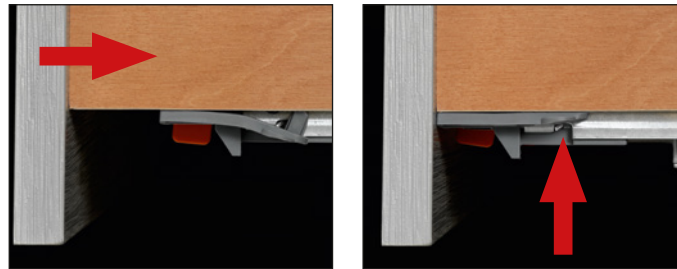

Futura Self-closing 612 - Concealed runner

Part-extension runner fixed to the drawer by pin-fix clip.

Product features

- Dynamic load capacity N 294 (Kg 30).
- Self-closing device on drawer.
- Safety system that prevents the drawers from turning over.
- Drawer height adjustment +3 mm.
- The drawer is maintained parallel with the cabinet side during opening.
- Drawer fixing without screws.
- Compatible with ART. 652.
- Finish: bright zinc-plated.

Dimensions

Part number

To be screw fixed
Screw TSP \varnothing 3,5 mm

BASIC PART NUMBER	RUNNER LENGTH (LN)	=	MIN. DEPTH OF THE CABINET (PM)
1 0 612 00 250 2 0 0	250		250
1 0 612 00 270 2 0 0	270		270
1 0 612 00 300 2 0 0	300		300
1 0 612 00 350 2 0 0	350		350
1 0 612 00 400 2 0 0	400		400
1 0 612 00 450 2 0 0	450		450
1 0 612 00 470 2 0 0	470		470
1 0 612 00 500 2 0 0	500		500
1 0 612 00 550 2 0 0	550		550
1 0 612 00 600 2 0 0	600		600

Fixing the drawer onto the runners

The flexibility of the system enables the locating pin to be engaged simply by placing the drawer onto the runners and closing it.

Detail of the pin-fix clip premounted on the runner, with: