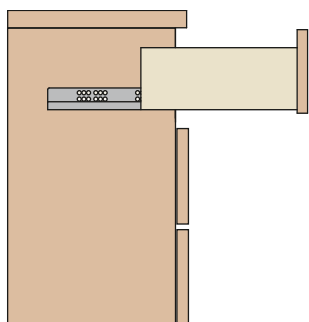

Futura Self-closing 612 - Concealed runner

Part-extension runner fixed to the drawer by pin-fix clip.

Product features

- Dynamic load capacity N 294 (Kg 30).
- Self-closing device on drawer.
- Safety system that prevents the drawers from turning over.
- Drawer height adjustment +3 mm.
- The drawer is maintained parallel with the cabinet side during opening.
- Drawer fixing without screws.
- Compatible with ART. 652.
- Finish: bright zinc-plated.

Dimensions

Part number

To be screw fixed
Screw TSP \varnothing 3,5 mm

BASIC PART NUMBER	RUNNER LENGTH (LN)	=	MIN. DEPTH OF THE CABINET (PM)
1 0 612 00 250 2 0 0	250		250
1 0 612 00 270 2 0 0	270		270
1 0 612 00 300 2 0 0	300		300
1 0 612 00 350 2 0 0	350		350
1 0 612 00 400 2 0 0	400		400
1 0 612 00 450 2 0 0	450		450
1 0 612 00 470 2 0 0	470		470
1 0 612 00 500 2 0 0	500		500
1 0 612 00 550 2 0 0	550		550
1 0 612 00 600 2 0 0	600		600

Fixing the drawer onto the runners

The flexibility of the system enables the locating pin to be engaged simply by placing the drawer onto the runners and closing it.

Detail of the pin-fix clip premounted on the runner, with:

- Tool free height adjustment;
- Safety device to prevent the drawers from turning over;
- Locating pin.