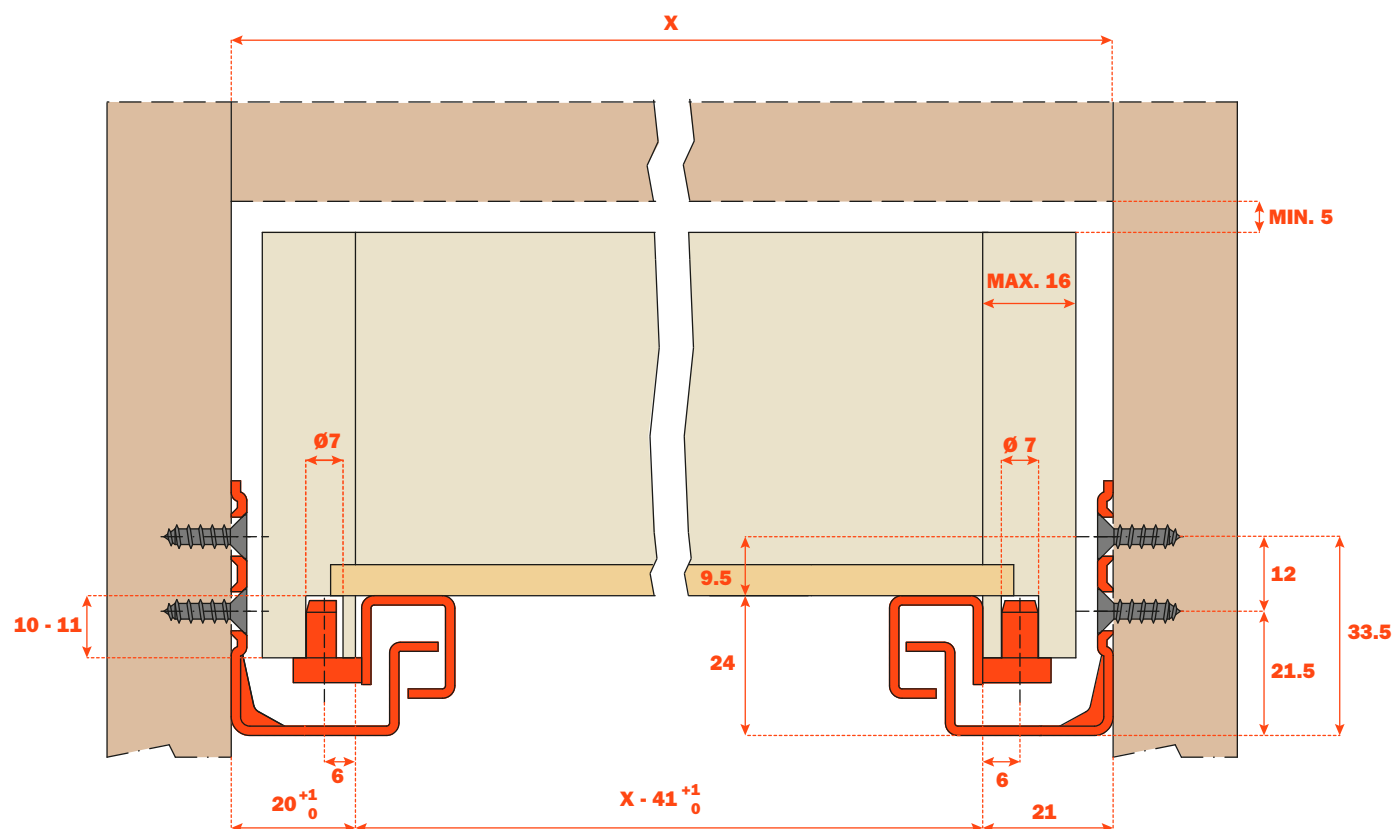

Futura Self-closing 612 - Concealed runner

Part-extension runner fixed to the drawer by pin-fix clip.

Product features

- Dynamic load capacity N 294 (Kg 30).
- Self-closing device on drawer.
- Safety system that prevents the drawers from turning over.
- Drawer height adjustment +3 mm.
- The drawer is maintained parallel with the cabinet side during opening.
- Drawer fixing without screws.
- Compatible with ART. 652.
- Finish: bright zinc-plated.

Dimensions

Part number

To be screw fixed
Screw TSP \varnothing 3,5 mm

BASIC PART NUMBER	RUNNER LENGTH (LN)	=	MIN. DEPTH OF THE CABINET (PM)
1 0 612 00 250 2 0 0	250		250
1 0 612 00 270 2 0 0	270		270
1 0 612 00 300 2 0 0	300		300
1 0 612 00 350 2 0 0	350		350
1 0 612 00 400 2 0 0	400		400
1 0 612 00 450 2 0 0	450		450
1 0 612 00 470 2 0 0	470		470
1 0 612 00 500 2 0 0	500		500
1 0 612 00 550 2 0 0	550		550
1 0 612 00 600 2 0 0	600		600

Fixing the drawer onto the runners

The flexibility of the system enables the locating pin to be engaged simply by placing the drawer onto the runners and closing it.

Detail of the pin-fix clip premounted on the runner, with:

- Tool free height adjustment;
- Safety device to prevent the drawers from turning over;
- Locating pin.