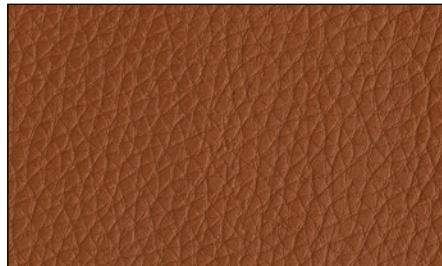

Imitation leather

MOKA BROWN
finish available in stock*

ELEPHANT GREY
finish available in stock*

TAUPE BROWN
finish on request

KHAKI BROWN
finish on request

CAMEL
finish on request

TOFFEE WHITE
finish on request

Quilted fabric

TASMANIA GREY
finish available in stock*

SAND
finish on request

*finishes available in stock, while stocks last

Code composition (example):

VE80CXLA - - - **A**

PRODUCT PART NUMBER

VE80CXG - - - **A**