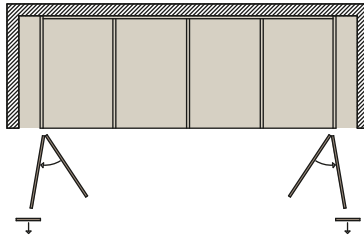

The system does not necessarily have to be placed on the floor, therefore it is possible to create systems raised from the ground or placed on a cupboard or a chest of drawers.

Thanks to the innovative door movement system with its moving load-bearing frame, the weight of the system and the doors is carried solely by the side of the cabinet; the system places no load on the top of the cabinet. As a result, double systems with an enormous free internal span of 3000 mm are possible without requiring a central panel or support.

Exedra2 Star

Traditional

In wall recess

Raised from the ground

Exedra2 Smart

Traditional

In wall recess

Raised from the ground