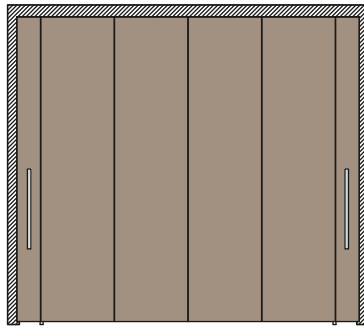

Exedra2 Star is the version where the compartment that houses the mechanism is always hidden by the cover panel which is fixed to the front of the system.

Exedra2 Smart is the version that requires less depth of the cabinet; the door edges are visible when they are folded into their compartment. Both versions are available with the electric Push kit for the opening of handle-less furniture.

Single door, right mechanism

Double doors, pair of mechanism (left and right)

The Exedra2 system is the ideal mechanism in a host of applications. The absence of a front lower track makes it adaptable to any application, from traditional cabinets to walk-in wardrobes.

The system does not necessarily have to be placed on the floor, therefore it is possible to create systems raised from the ground or placed on a cupboard or a chest of drawers.

Thanks to the innovative door movement system with its moving load-bearing frame, the weight of the system and the doors is carried solely by the side of the cabinet; the system places no load on the top of the cabinet. As a result, double systems with an enormous free internal span of 3000 mm are possible without requiring a central panel or support.

Exedra2 Star

Traditional

In wall recess

Raised from the ground

Exedra2 Smart

Traditional

In wall recess

Raised from the ground