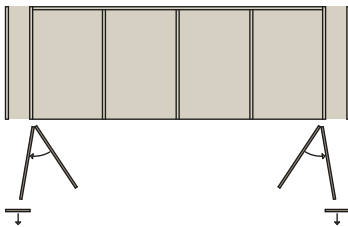

The system does not necessarily have to be placed on the floor, therefore it is possible to create systems raised from the ground or placed on a cupboard or a chest of drawers.

Thanks to the innovative door movement system with its moving load-bearing frame, the weight of the system and the doors is carried solely by the side of the cabinet; the system places no load on the top of the cabinet. As a result, double systems with an enormous free internal span of 3000 mm are possible without requiring a central panel or support.

Exedra2 Star

Traditional

In wall recess

Raised from the ground

Exedra2 Smart

Traditional

In wall recess

Raised from the ground