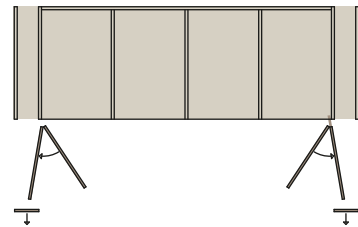

The system does not necessarily have to be placed on the floor, therefore it is possible to create systems raised from the ground or placed on a cupboard or a chest of drawers.

Thanks to the innovative door movement system with its moving load-bearing frame, the weight of the system and the doors is carried solely by the side of the cabinet; the system places no load on the top of the cabinet. As a result, double systems with an enormous free internal span of 3000 mm are possible without requiring a central panel or support.

Exedra2 Star

Traditional

In wall recess

Raised from the ground

Exedra2 Smart

Traditional

In wall recess

Raised from the ground