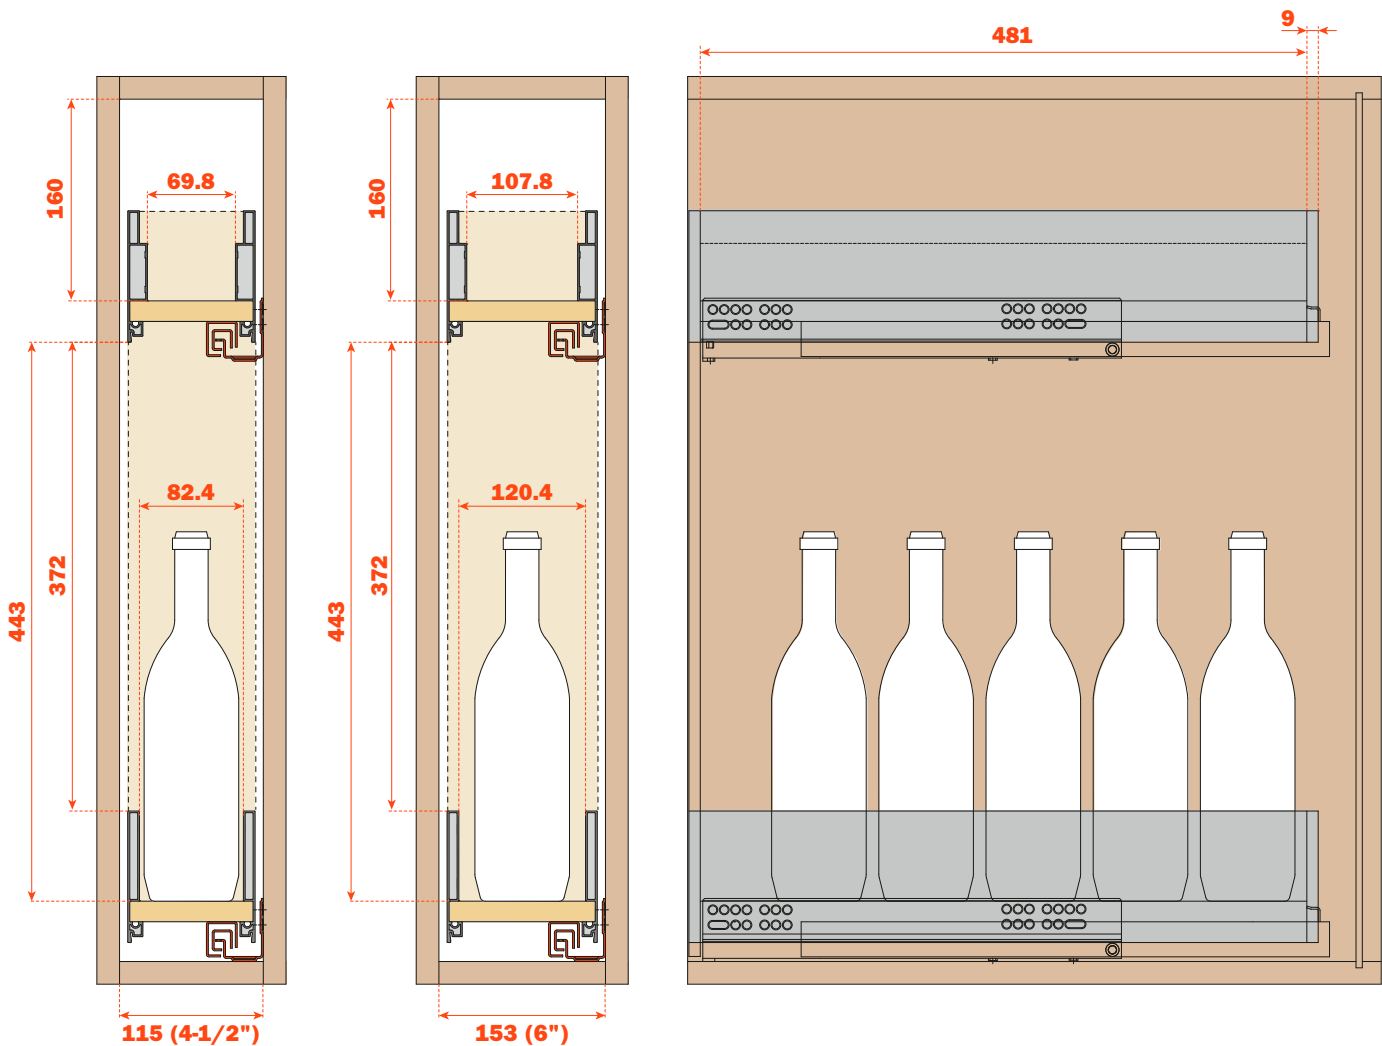

Pull-out units - Storage unit 115 mm (4-1/2") and 153 mm (6")

Kit consists of:

- 2 Futura runners 6555, full-extension, 500 mm length, to be fixed to the right side of the cabinet
- Screws for wooden frontal $\varnothing 4 \times 35$ mm
- 2 fully assembled Lineabox drawers, premounted on a frame

Technical features:

- Depth, vertical and sideways adjustment with the runner fixing clips
- For cabinets with side thickness min. 16 mm (5/8") max. 19 mm (3/4")

Accessories:

- Central drawer, 350 mm length

Finishes:

- Lineabox sides: White, Stainless steel

Dimensions with Futura full-extension runners