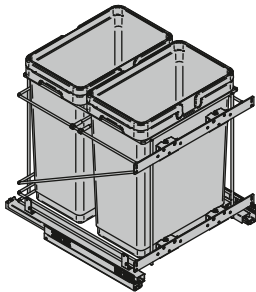

Waste recycle pullouts

CONTAINER CAPACITY 35 QT.

12" Base pull-out waste bins. The adjustable door mount bracket allows to be used on various door widths; particularly 5-piece doors. Soft close, wire bottom, full extension (500mm). Handle and door brackets included. One 35 Qt. plastic bin. The waste bins are equipped with handles to easily keep your trash bag inside and lift cans up. Bottom mount.

Part#	Depth	Width	Height
QPAM12135CR	19-5/8"	12"	19-1/2"

CONTAINER CAPACITY 32 QT. EA.

15" Base pull-out waste bins. The adjustable door mount bracket allows to be used on various door widths; particularly 5-piece doors. Soft close, wire bottom, full extension (500mm). Handle and door brackets included. Two 32 Qt. plastic bins. The waste bins are equipped with handles to easily keep your trash bag inside and lift cans up. Bottom mount.

Part#	Depth	Width	Height
QPAM15228CR	19-5/8"	15"	19-1/2"

CONTAINER CAPACITY 32 QT. EA.

18" Base pull-out waste bins. The adjustable door mount bracket allows to be used on various door widths; particularly 5-piece doors. Soft close, wire bottom, full extension (500mm). Handle and door brackets included. Two 32 Qt. plastic bins. The waste bins are equipped with handles to easily keep your trash bag inside and lift cans up. Bottom mount.

Part#	Depth	Width	Height
QPAM18228CR	19-5/8"	18"	19-1/2"

CONTAINER CAPACITY 35 QT. EA.

21" Base pull-out waste bins. The adjustable door mount bracket allows to be used on various door widths; particularly 5-piece doors. Soft close, wire bottom, full extension (500mm). Handle and door brackets included. Two 35 Qt. plastic bins. The waste bins are equipped with handles to easily keep your trash bag inside and lift cans up. Bottom mount.