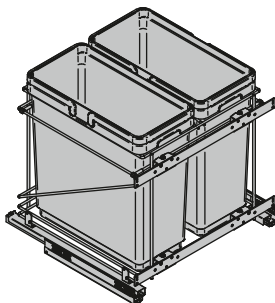

Waste recycle pullouts

CONTAINER CAPACITY 35 QT.

12" Base pull-out waste bins. The adjustable door mount bracket allows to be used on various door widths; particularly 5-piece doors. Soft close, wire bottom, full extension (500mm). Handle and door brackets included. One 35 Qt. plastic bin. The waste bins are equipped with handles to easily keep your trash bag inside and lift cans up. Bottom mount.

Part#	Depth	Width	Height
QPAM12135CR	19-5/8"	12"	19-1/2"

CONTAINER CAPACITY 32 QT. EA.

15" Base pull-out waste bins. The adjustable door mount bracket allows to be used on various door widths; particularly 5-piece doors. Soft close, wire bottom, full extension (500mm). Handle and door brackets included. Two 32 Qt. plastic bins. The waste bins are equipped with handles to easily keep your trash bag inside and lift cans up. Bottom mount.

Part#	Depth	Width	Height
QPAM15228CR	19-5/8"	15"	19-1/2"

CONTAINER CAPACITY 32 QT. EA.

18" Base pull-out waste bins. The adjustable door mount bracket allows to be used on various door widths; particularly 5-piece doors. Soft close, wire bottom, full extension (500mm). Handle and door brackets included. Two 32 Qt. plastic bins. The waste bins are equipped with handles to easily keep your trash bag inside and lift cans up. Bottom mount.

Part#	Depth	Width	Height
QPAM18228CR	19-5/8"	18"	19-1/2"

CONTAINER CAPACITY 35 QT. EA.

21" Base pull-out waste bins. The adjustable door mount bracket allows to be used on various door widths; particularly 5-piece doors. Soft close, wire bottom, full extension (500mm). Handle and door brackets included. Two 35 Qt. plastic bins. The waste bins are equipped with handles to easily keep your trash bag inside and lift cans up. Bottom mount.