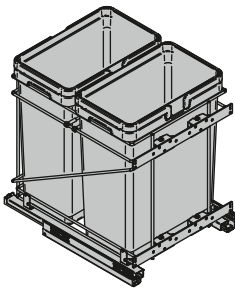

Waste recycle pullouts

CONTAINER CAPACITY 35 QT.

12" Base pull-out waste bins. The adjustable door mount bracket allows to be used on various door widths; particularly 5-piece doors. Soft close, wire bottom, full extension (500mm). Handle and door brackets included. One 35 Qt. plastic bin. The waste bins are equipped with handles to easily keep your trash bag inside and lift cans up. Bottom mount.

Part#	Depth	Width	Height
QPAM12135CR	19-5/8"	12"	19-1/2"

CONTAINER CAPACITY 32 QT. EA.

15" Base pull-out waste bins. The adjustable door mount bracket allows to be used on various door widths; particularly 5-piece doors. Soft close, wire bottom, full extension (500mm). Handle and door brackets included. Two 32 Qt. plastic bins. The waste bins are equipped with handles to easily keep your trash bag inside and lift cans up. Bottom mount.

Part#	Depth	Width	Height
QPAM15228CR	19-5/8"	15"	19-1/2"

CONTAINER CAPACITY 32 QT. EA.

18" Base pull-out waste bins. The adjustable door mount bracket allows to be used on various door widths; particularly 5-piece doors. Soft close, wire bottom, full extension (500mm). Handle and door brackets included. Two 32 Qt. plastic bins. The waste bins are equipped with handles to easily keep your trash bag inside and lift cans up. Bottom mount.

Part#	Depth	Width	Height
QPAM18228CR	19-5/8"	18"	19-1/2"

CONTAINER CAPACITY 35 QT. EA.

21" Base pull-out waste bins. The adjustable door mount bracket allows to be used on various door widths; particularly 5-piece doors. Soft close, wire bottom, full extension (500mm). Handle and door brackets included. Two 35 Qt. plastic bins. The waste bins are equipped with handles to easily keep your trash bag inside and lift cans up. Bottom mount.