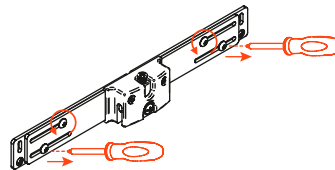

Waste / Recycle

Product features:

- Bottom mount or side mount.
- Full extension (500 mm).
- Soft close.
- Easy installation with only 4 screws.
- The adjustable door mount bracket allows to be used on various door widths; particularly 5-piece doors.

Waste Bins:

- Recyclable, non toxic material.
- Resistant to low & high temperatures.
- Non deformable.
- Integrated handles for easy removal.

Door-mount bracket

Features:

The adjustable door mount bracket allows to be used on various door widths; particularly 5-piece doors. Patented system; 3 way adjustability for alignment of the cabinet door: height (+/-2mm), Side (+/-3mm) and depth (+/-4mm), easy installation with only two screws; suitable for standard style doors and five piece doors as well. Use a #2 pozi driver to adjust.

Adjustable for various door widths:

Mod.	Part #	X	Y
QPAM12135CR	QCK1215VG	10-7/8"	13-7/8"
QPAM15228CR	QCK1518VG	13-7/8"	16-7/8"
QPAM18228CR	QCK1821VG	16-7/8"	19-7/8"
QPAM21235CR	QCK2124VG	19-27/32"	22-27/32"