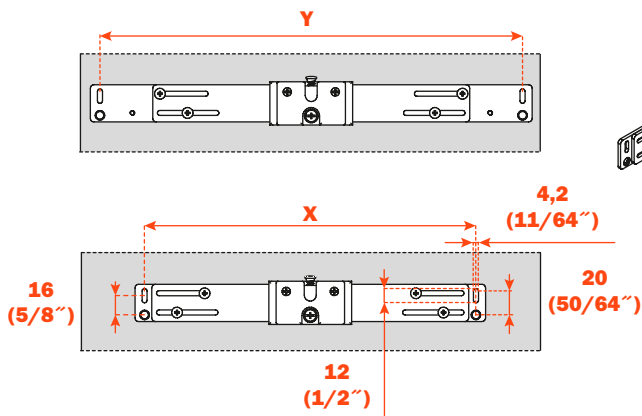

Waste / Recycle

Product features:

- Bottom mount or side mount.
- Full extension (500 mm).
- Soft close.
- Easy installation with only 4 screws.
- The adjustable door mount bracket allows to be used on various door widths; particularly 5-piece doors.

Waste Bins:

- Recyclable, non toxic material.
- Resistant to low & high temperatures.
- Non deformable.
- Integrated handles for easy removal.

Door-mount bracket

Features:

The adjustable door mount bracket allows to be used on various door widths; particularly 5-piece doors. Patented system; 3 way adjustability for alignment of the cabinet door: height (+/-2mm), Side (+/-3mm) and depth (+/-4mm), easy installation with only two screws; suitable for standard style doors and five piece doors as well. Use a #2 pozi driver to adjust.

Adjustable for various door widths:

Mod.	Part #	X	Y
QPAM12135CR	QCK1215VG	10-7/8"	13-7/8"
QPAM15228CR	QCK1518VG	13-7/8"	16-7/8"
QPAM18228CR	QCK1821VG	16-7/8"	19-7/8"
QPAM21235CR	QCK2124VG	19-27/32"	22-27/32"