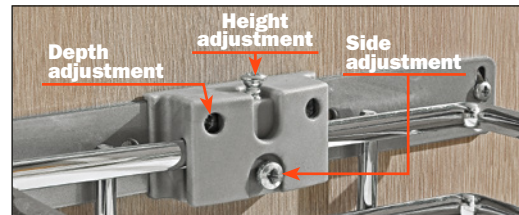

Waste / Recycle

Product features:

- Bottom mount or side mount.
- Full extension (500 mm).
- Soft close.
- Easy installation with only 4 screws.
- The adjustable door mount bracket allows to be used on various door widths; particularly 5-piece doors.

Waste Bins:

- Recyclable, non toxic material.
- Resistant to low & high temperatures.
- Non deformable.
- Integrated handles for easy removal.

Door-mount bracket

Features:

The adjustable door mount bracket allows to be used on various door widths; particularly 5-piece doors. Patented system; 3 way adjustability for alignment of the cabinet door: height (+/-2mm), Side (+/-3mm) and depth (+/-4mm), easy installation with only two screws; suitable for standard style doors and five piece doors as well. Use a #2 pozi driver to adjust.