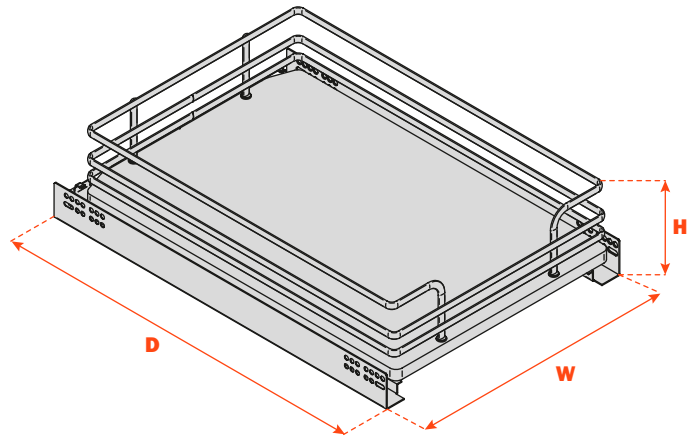

Wire pull out drawers

Technical Information

Easy drawer insertion and removal; full extension soft close, non slip melamine surface, for frame and frameless cabinets, load capacity 75 lbs (35 kg). Side and bottom mount.

Kit contents: 1 drawer pull-out unit, Futura full extension soft close slide (533 mm), assembly instructions.

Technical information

Part#	Depth	Width	Height
QCCTAM120M	21-3/8"	12"	5-3/8"
QCCTAM150M	21-3/8"	15"	5-3/8"
QCCTAM180M	21-3/8"	18"	5-3/8"
QCCTAM210M	21-3/8"	21"	5-3/8"