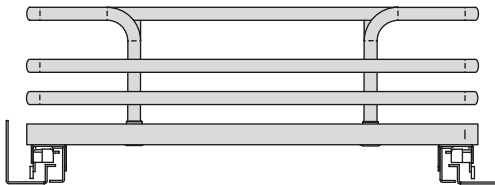

Wire pull out drawers

Technical Information

Easy drawer insertion and removal; full extension soft close, non slip melamine surface, for frame and frameless cabinets, load capacity 75 lbs (35 kg). Side and bottom mount.

Kit contents: 1 drawer pull-out unit, Futura full extension soft close slide (533 mm), assembly instructions.

Technical information

Part#	Depth	Width	Height
QCCTAM120M	21-3/8"	12"	5-3/8"
QCCTAM150M	21-3/8"	15"	5-3/8"
QCCTAM180M	21-3/8"	18"	5-3/8"
QCCTAM210M	21-3/8"	21"	5-3/8"

Available in:

- VCH** - Champagne wire/American maple melamine bottom
- C** - Chrome wire/White melamine bottom
- GC** - Chrome wire/Gray melamine bottom