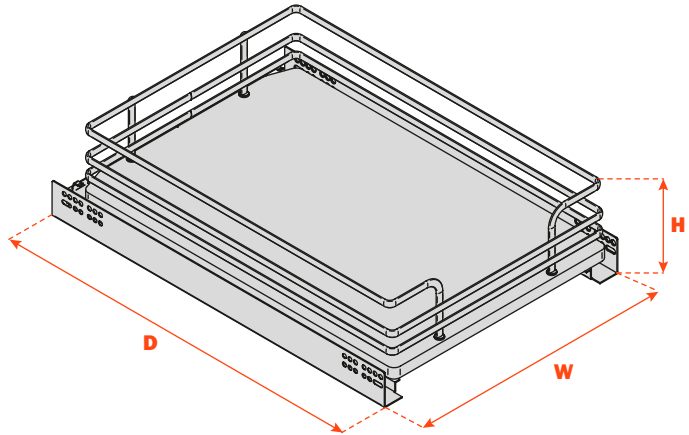

## Wire pull out drawers

### Technical Information

Easy drawer insertion and removal; full extension soft close, non slip melamine surface, for frame and frameless cabinets, load capacity 75 lbs (35 kg). Side and bottom mount.

**Kit contents:** 1 drawer pull-out unit, Futura full extension soft close slide (533 mm), assembly instructions.

### Technical information

Part#	Depth	Width	Height
QCCTAM120M	21-3/8"	12"	5-3/8"
QCCTAM150M	21-3/8"	15"	5-3/8"
QCCTAM180M	21-3/8"	18"	5-3/8"
QCCTAM210M	21-3/8"	21"	5-3/8"

Available in:

**VCH** - Champagne wire/American maple melamine bottom