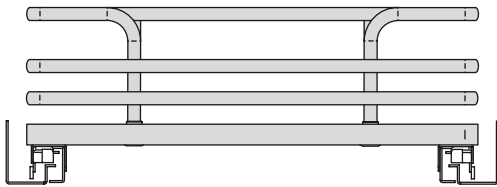

### Technical Information

Easy drawer insertion and removal; full extension soft close, non slip melamine surface, for frame and frameless cabinets, load capacity 75 lbs (35 kg). Side and bottom mount.

**Kit contents:** 1 drawer pull-out unit, Futura full extension soft close slide (533 mm), assembly instructions.

### Technical information

Part#	Depth	Width	Height
QCCTAM120M	21-3/8"	12"	5-3/8"
QCCTAM150M	21-3/8"	15"	5-3/8"
QCCTAM180M	21-3/8"	18"	5-3/8"
QCCTAM210M	21-3/8"	21"	5-3/8"

Available in:

**VCH** - Champagne wire/American maple melamine bottom

**C** - Chrome wire/White melamine bottom

**MC** - Chrome wire/White woven cotton melamine bottom