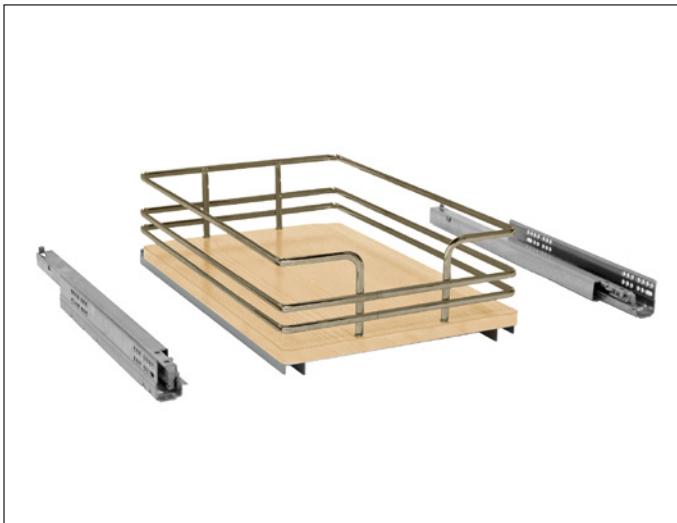

Part#	Depth	Width	Height
QCCTAM120M	21-3/8"	12"	5-3/8"
QCCTAM150M	21-3/8"	15"	5-3/8"
QCCTAM180M	21-3/8"	18"	5-3/8"
QCCTAM210M	21-3/8"	21"	5-3/8"

Available in:

VCH - Champagne wire/American maple melamine bottom

C - Chrome wire/White melamine bottom

MC - Chrome wire/White woven cotton melamine bottom