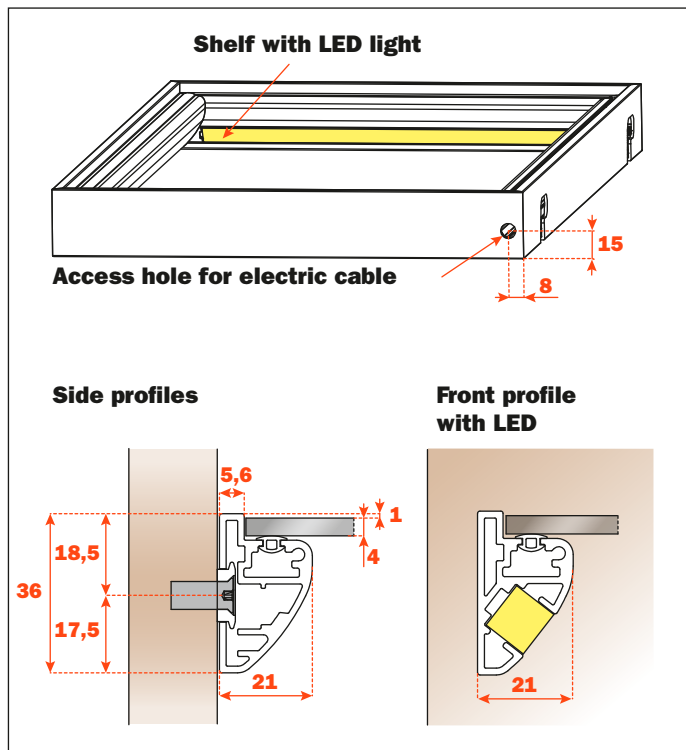

Excessories - shelves - aluminum frame H 36 mm

Shelf with aluminum frame

- Profile height: 36 mm
- Material: epoxy-coated aluminum
- Finish: metal grey brown
- Max. width: 1500 mm
- Fixing: side fixed with slide and lock device
- Complete with gasket to hold glass inlay in position
- Glass not supplied
- Available without LED light or with 3000K/4000K Dual colour, 24V LED light
- Supports for hanging rails to be ordered separately
- 3 metre extension cable included
- Custom made to order by specifying width (L) and depth (P)
- Consumption: 13W/M

Internal width (L1) mm	Internal depth (P1) mm
L - 13	P - 13

Assembly instructions

1. Screw-fix the supports to the cabinet side

2. Place the shelf onto the supports

3. Slide the shelf backwards to secure it on the support

4. Insert the locking clips