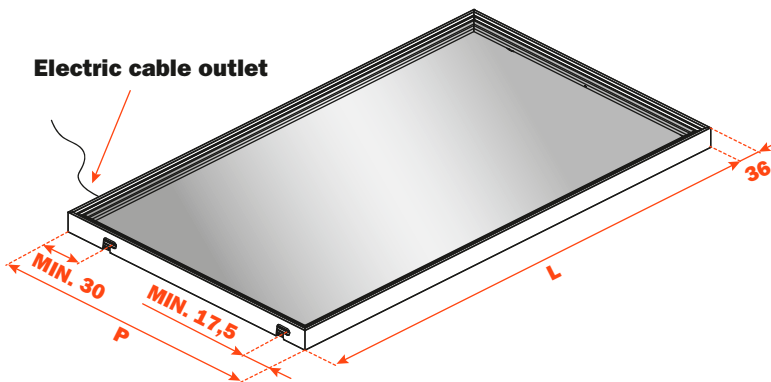

Excessories - shelves - aluminum frame H 36 mm

Shelf with aluminum frame

- Profile height: 36 mm
- Material: epoxy-coated aluminum
- Finish: metal grey brown
- Max. width: 1500 mm
- Fixing: side fixed with slide and lock device
- Complete with gasket to hold glass inlay in position
- Glass not supplied
- Available without LED light or with 3000K/4000K Dual colour, 24V LED light
- Supports for hanging rails to be ordered separately
- 3 metre extension cable included
- Custom made to order by specifying width (L) and depth (P)
- Consumption: 13W/M

Internal width (L1) mm	Internal depth (P1) mm
L - 13	P - 13

Assembly instructions

1. Screw-fix the supports to the cabinet side

2. Place the shelf onto the supports

3. Slide the shelf backwards to secure it on the support