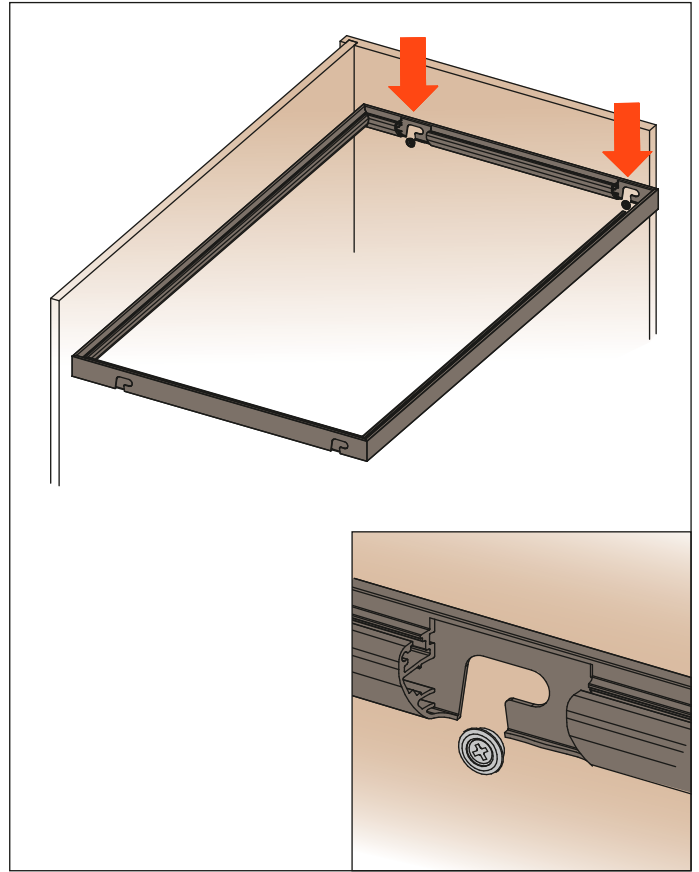

Excessories - shelves - aluminum frame H 36 mm

Shelf with aluminum frame

- Profile height: 36 mm
- Material: epoxy-coated aluminum
- Finish: metal grey brown
- Max. width: 1500 mm
- Fixing: side fixed with slide and lock device
- Complete with gasket to hold glass inlay in position
- Glass not supplied
- Available without LED light or with 3000K/4000K Dual colour, 24V LED light
- Supports for hanging rails to be ordered separately
- 3 metre extension cable included
- Custom made to order by specifying width (L) and depth (P)
- Consumption: 13W/M

Internal width (L1) mm	Internal depth (P1) mm
L - 13	P - 13

Assembly instructions

1. Screw-fix the supports to the cabinet side

2. Place the shelf onto the supports

3. Slide the shelf backwards to secure it on the support

4. Insert the locking clips