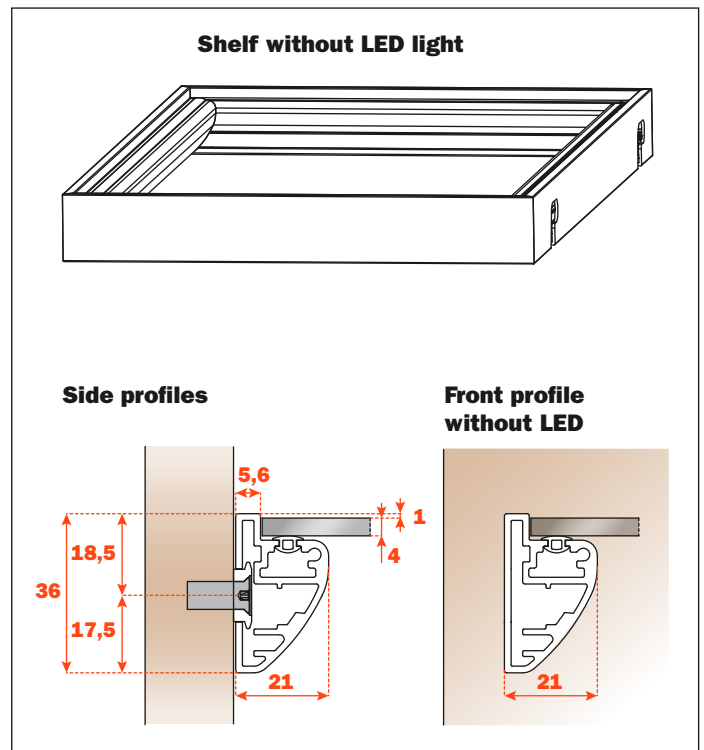

Excessories - shelves - aluminum frame H 36 mm

Shelf with aluminum frame

- Profile height: 36 mm
- Material: epoxy-coated aluminum
- Finish: metal grey brown
- Max. width: 1500 mm
- Fixing: side fixed with slide and lock device
- Complete with gasket to hold glass inlay in position
- Glass not supplied
- Available without LED light or with 3000K/4000K Dual colour, 24V LED light
- Supports for hanging rails to be ordered separately
- 3 metre extension cable included
- Custom made to order by specifying width (L) and depth (P)
- Consumption: 13W/M

Internal width (L1) mm	Internal depth (P1) mm
L - 13	P - 13

Assembly instructions

1. Screw-fix the supports to the cabinet side

2. Place the shelf onto the supports

3. Slide the shelf backwards to secure it on the support

4. Insert the locking clips