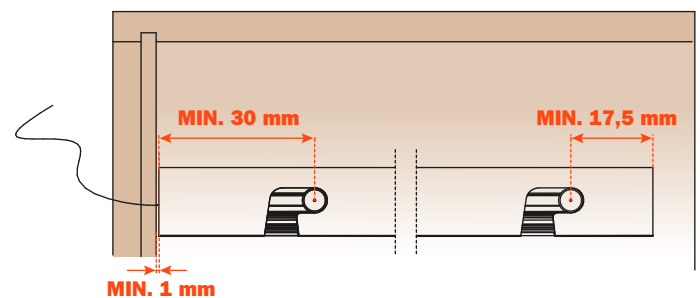

Excessories - shelves - aluminum frame H 36 mm

Shelf with aluminum frame

- Profile height: 36 mm
- Material: epoxy-coated aluminum
- Finish: metal grey brown
- Max. width: 1500 mm
- Fixing: side fixed with slide and lock device
- Complete with gasket to hold glass inlay in position
- Glass not supplied
- Available without LED light or with 3000K/4000K Dual colour, 24V LED light
- Supports for hanging rails to be ordered separately
- 3 metre extension cable included
- Custom made to order by specifying width (L) and depth (P)
- Consumption: 13W/M

Internal width (L1) mm	Internal depth (P1) mm
L - 13	P - 13

Assembly instructions

1. Screw-fix the supports to the cabinet side

2. Place the shelf onto the supports

3. Slide the shelf backwards to secure it on the support