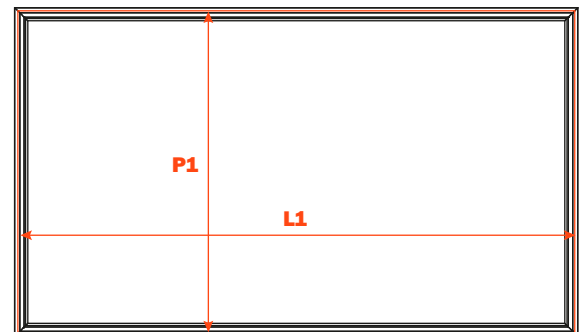

Excessories - shelves - aluminum frame H 36 mm

Shelf with aluminum frame

- Profile height: 36 mm
- Material: epoxy-coated aluminum
- Finish: metal grey brown
- Max. width: 1500 mm
- Fixing: side fixed with slide and lock device
- Complete with gasket to hold glass inlay in position
- Glass not supplied
- Available without LED light or with 3000K/4000K Dual colour, 24V LED light
- Supports for hanging rails to be ordered separately
- 3 metre extension cable included
- Custom made to order by specifying width (L) and depth (P)
- Consumption: 13W/M

Internal width (L1) mm	Internal depth (P1) mm
L - 13	P - 13

Assembly instructions

1. Screw-fix the supports to the cabinet side

2. Place the shelf onto the supports

3. Slide the shelf backwards to secure it on the support