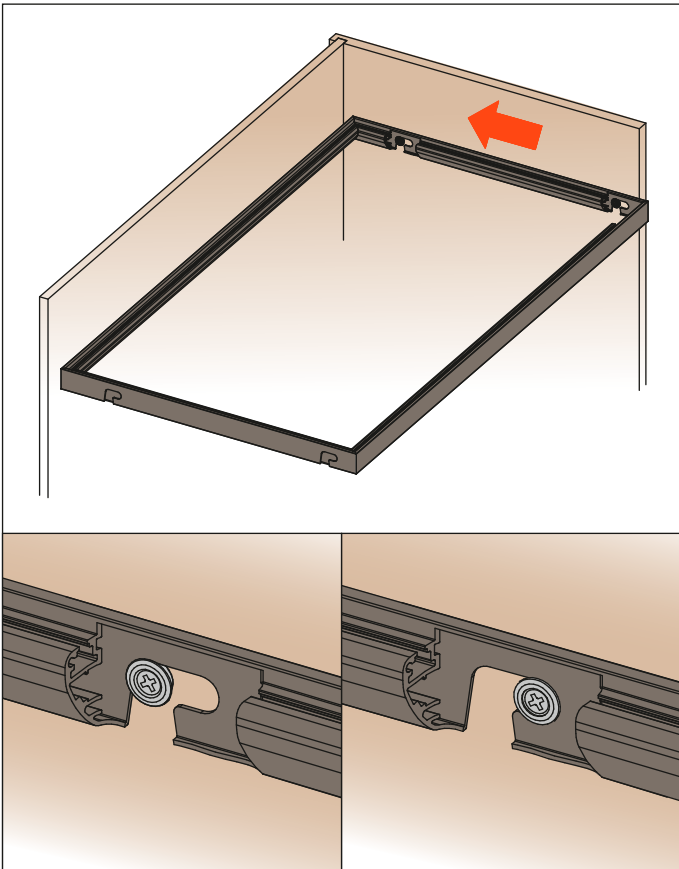

Excessories - shelves - aluminum frame H 36 mm

Shelf with aluminum frame

- Profile height: 36 mm
- Material: epoxy-coated aluminum
- Finish: metal grey brown
- Max. width: 1500 mm
- Fixing: side fixed with slide and lock device
- Complete with gasket to hold glass inlay in position
- Glass not supplied
- Available without LED light or with 3000K/4000K Dual colour, 24V LED light
- Supports for hanging rails to be ordered separately
- 3 metre extension cable included
- Custom made to order by specifying width (L) and depth (P)
- Consumption: 13W/M

Internal width (L1) mm	Internal depth (P1) mm
L - 13	P - 13

Assembly instructions

1. Screw-fix the supports to the cabinet side

2. Place the shelf onto the supports

3. Slide the shelf backwards to secure it on the support

4. Insert the locking clips