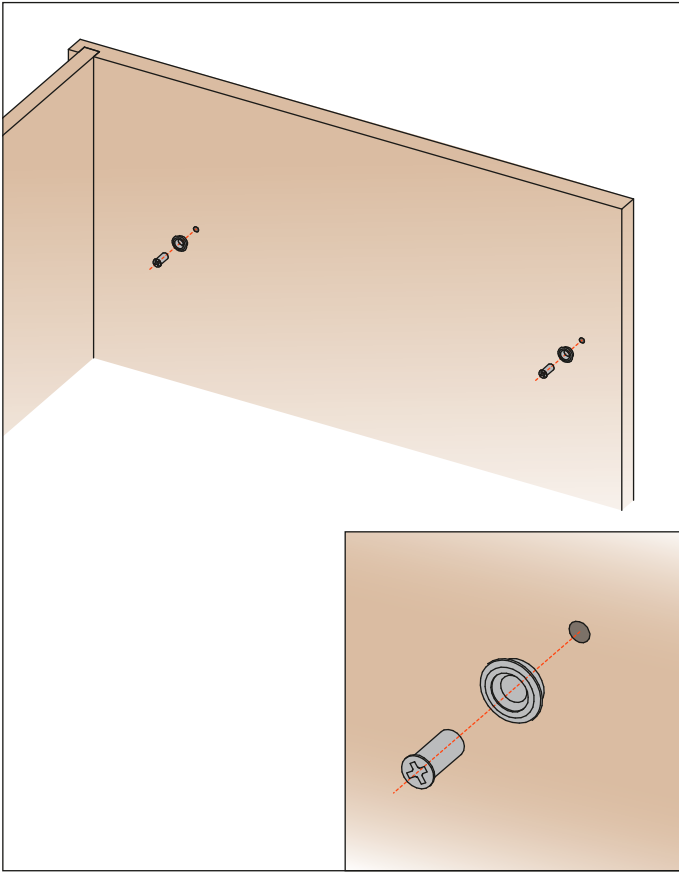

Excessories - shelves - aluminum frame H 36 mm

Shelf with aluminum frame

- Profile height: 36 mm
- Material: epoxy-coated aluminum
- Finish: metal grey brown
- Max. width: 1500 mm
- Fixing: side fixed with slide and lock device
- Complete with gasket to hold glass inlay in position
- Glass not supplied
- Available without LED light or with 3000K/4000K Dual colour, 24V LED light
- Supports for hanging rails to be ordered separately
- 3 metre extension cable included
- Custom made to order by specifying width (L) and depth (P)
- Consumption: 13W/M

Internal width (L1) mm	Internal depth (P1) mm
L - 13	P - 13

Assembly instructions

1. Screw-fix the supports to the cabinet side

2. Place the shelf onto the supports

3. Slide the shelf backwards to secure it on the support

4. Insert the locking clips