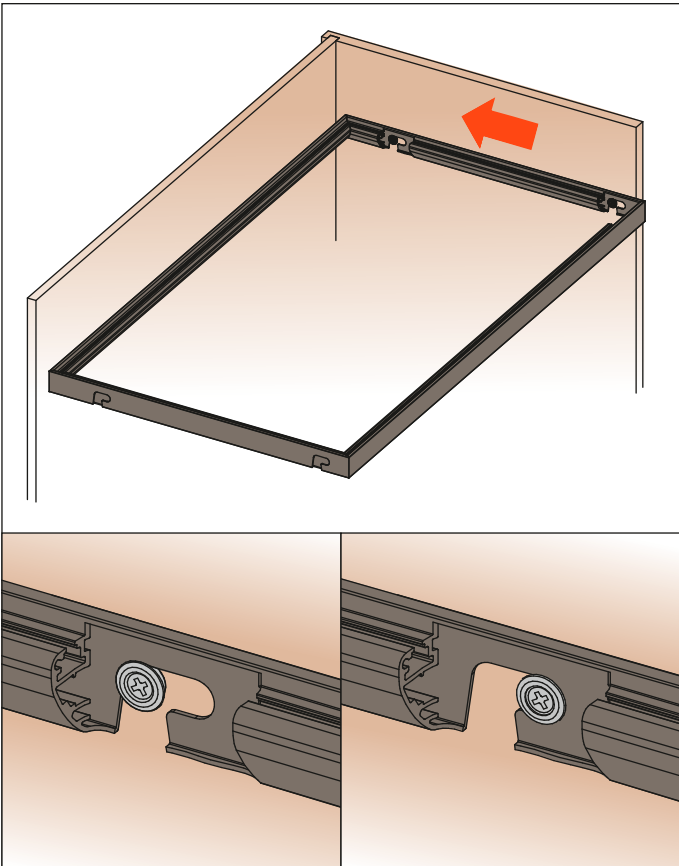

Excessories - shelves - aluminium frame H 36 mm

Shelf with aluminium frame

- Profile height: 36 mm
- Material: epoxy-coated aluminium
- Finish: metal grey brown
- Max. width: 1500 mm
- Fixing: side fixed with slide and lock device
- Complete with gasket to hold glass inlay in position
- Glass not supplied
- Available without LED light or with 3000K/4000K Dual colour, 24V LED light
- Supports for hanging rails to be ordered separately
- 3 metre extension cable included
- Custom made to order by specifying width (L) and depth (P)
- Consumption: 13W/M

Internal width (L1) mm	Internal depth (P1) mm
L - 13	P - 13

Assembly instructions

1. Screw-fix the supports to the cabinet side

2. Place the shelf onto the supports

3. Slide the shelf backwards to secure it on the support

4. Insert the locking clips