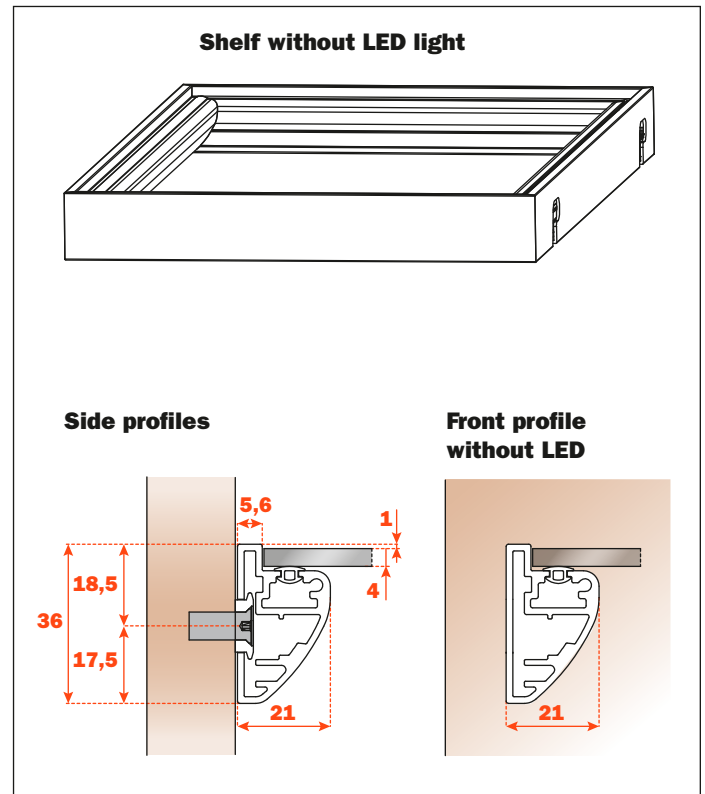

Excessories - shelves - aluminium frame H 36 mm

Shelf with aluminium frame

- Profile height: 36 mm
- Material: epoxy-coated aluminium
- Finish: metal grey brown
- Max. width: 1500 mm
- Fixing: side fixed with slide and lock device
- Complete with gasket to hold glass inlay in position
- Glass not supplied
- Available without LED light or with 3000K/4000K Dual colour, 24V LED light
- Supports for hanging rails to be ordered separately
- 3 metre extension cable included
- Custom made to order by specifying width (L) and depth (P)
- Consumption: 13W/M

Internal width (L1) mm	Internal depth (P1) mm
L - 13	P - 13

Assembly instructions

1. Screw-fix the supports to the cabinet side

2. Place the shelf onto the supports

3. Slide the shelf backwards to secure it on the support

4. Insert the locking clips