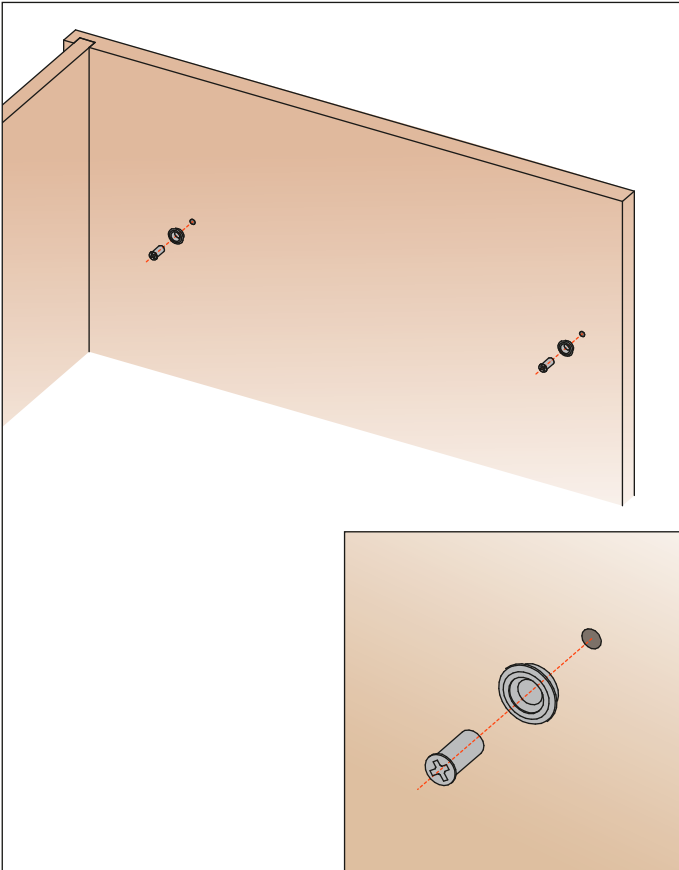

Excessories - shelves - aluminium frame H 36 mm

Shelf with aluminium frame

- Profile height: 36 mm
- Material: epoxy-coated aluminium
- Finish: metal grey brown
- Max. width: 1500 mm
- Fixing: side fixed with slide and lock device
- Complete with gasket to hold glass inlay in position
- Glass not supplied
- Available without LED light or with 3000K/4000K Dual colour, 24V LED light
- Supports for hanging rails to be ordered separately
- 3 metre extension cable included
- Custom made to order by specifying width (L) and depth (P)
- Consumption: 13W/M

Internal width (L1) mm	Internal depth (P1) mm
L - 13	P - 13

Assembly instructions

1. Screw-fix the supports to the cabinet side

2. Place the shelf onto the supports

3. Slide the shelf backwards to secure it on the support

4. Insert the locking clips