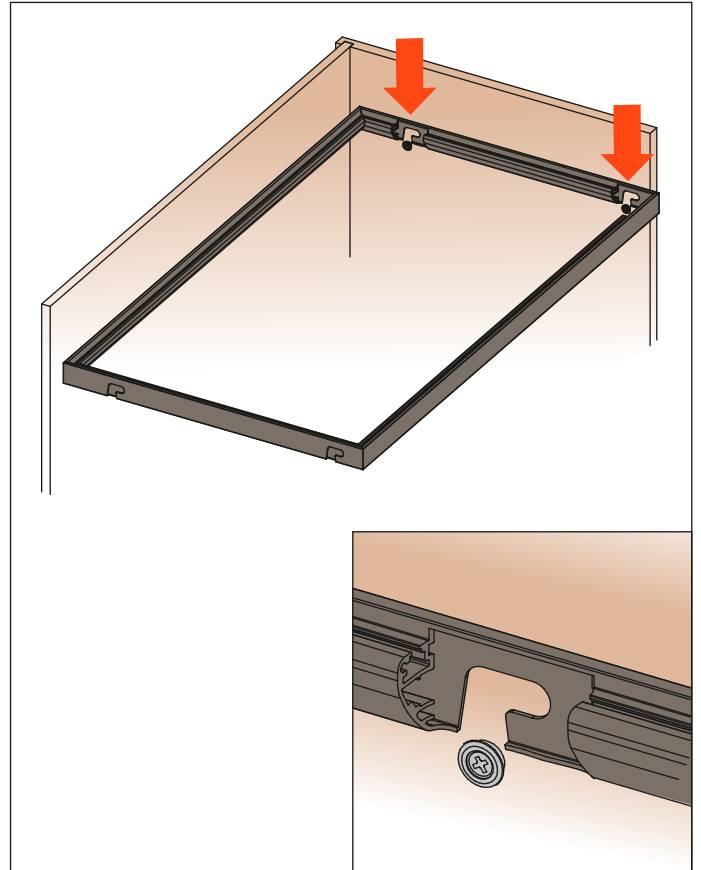

Excessories - shelves - aluminium frame H 36 mm

Shelf with aluminium frame

- Profile height: 36 mm
- Material: epoxy-coated aluminium
- Finish: metal grey brown
- Max. width: 1500 mm
- Fixing: side fixed with slide and lock device
- Complete with gasket to hold glass inlay in position
- Glass not supplied
- Available without LED light or with 3000K/4000K Dual colour, 24V LED light
- Supports for hanging rails to be ordered separately
- 3 metre extension cable included
- Custom made to order by specifying width (L) and depth (P)
- Consumption: 13W/M

Internal width (L1) mm	Internal depth (P1) mm
L - 13	P - 13

Assembly instructions

1. Screw-fix the supports to the cabinet side

2. Place the shelf onto the supports

3. Slide the shelf backwards to secure it on the support

4. Insert the locking clips