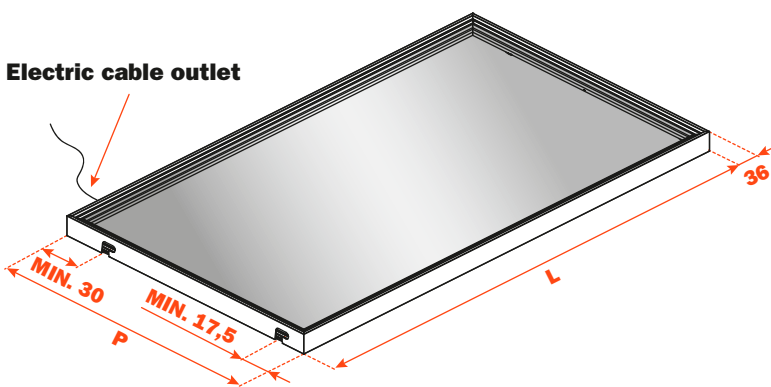

Excessories - shelves - aluminium frame H 36 mm

Shelf with aluminium frame

- Profile height: 36 mm
- Material: epoxy-coated aluminium
- Finish: metal grey brown
- Max. width: 1500 mm
- Fixing: side fixed with slide and lock device
- Complete with gasket to hold glass inlay in position
- Glass not supplied
- Available without LED light or with 3000K/4000K Dual colour, 24V LED light
- Supports for hanging rails to be ordered separately
- 3 metre extension cable included
- Custom made to order by specifying width (L) and depth (P)
- Consumption: 13W/M

Internal width (L1) mm	Internal depth (P1) mm
L - 13	P - 13

Assembly instructions

1. Screw-fix the supports to the cabinet side

2. Place the shelf onto the supports

3. Slide the shelf backwards to secure it on the support