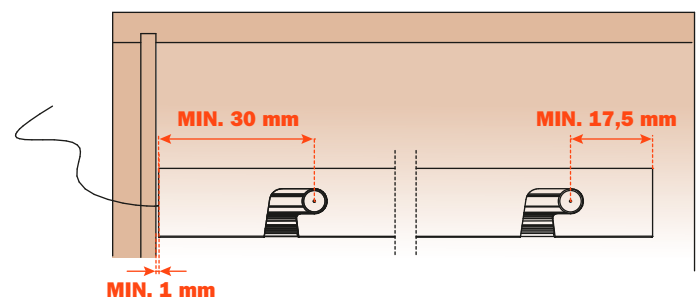

Excessories - shelves - aluminium frame H 36 mm

Shelf with aluminium frame

- Profile height: 36 mm
- Material: epoxy-coated aluminium
- Finish: metal grey brown
- Max. width: 1500 mm
- Fixing: side fixed with slide and lock device
- Complete with gasket to hold glass inlay in position
- Glass not supplied
- Available without LED light or with 3000K/4000K Dual colour, 24V LED light
- Supports for hanging rails to be ordered separately
- 3 metre extension cable included
- Custom made to order by specifying width (L) and depth (P)
- Consumption: 13W/M

Internal width (L1) mm	Internal depth (P1) mm
L - 13	P - 13

Assembly instructions

1. Screw-fix the supports to the cabinet side

2. Place the shelf onto the supports

3. Slide the shelf backwards to secure it on the support