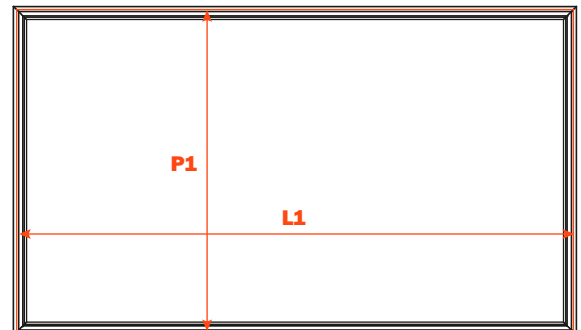

Excessories - shelves - aluminium frame H 36 mm

Shelf with aluminium frame

- Profile height: 36 mm
- Material: epoxy-coated aluminium
- Finish: metal grey brown
- Max. width: 1500 mm
- Fixing: side fixed with slide and lock device
- Complete with gasket to hold glass inlay in position
- Glass not supplied
- Available without LED light or with 3000K/4000K Dual colour, 24V LED light
- Supports for hanging rails to be ordered separately
- 3 metre extension cable included
- Custom made to order by specifying width (L) and depth (P)
- Consumption: 13W/M

Internal width (L1) mm	Internal depth (P1) mm
L - 13	P - 13

Assembly instructions

1. Screw-fix the supports to the cabinet side

2. Place the shelf onto the supports

3. Slide the shelf backwards to secure it on the support