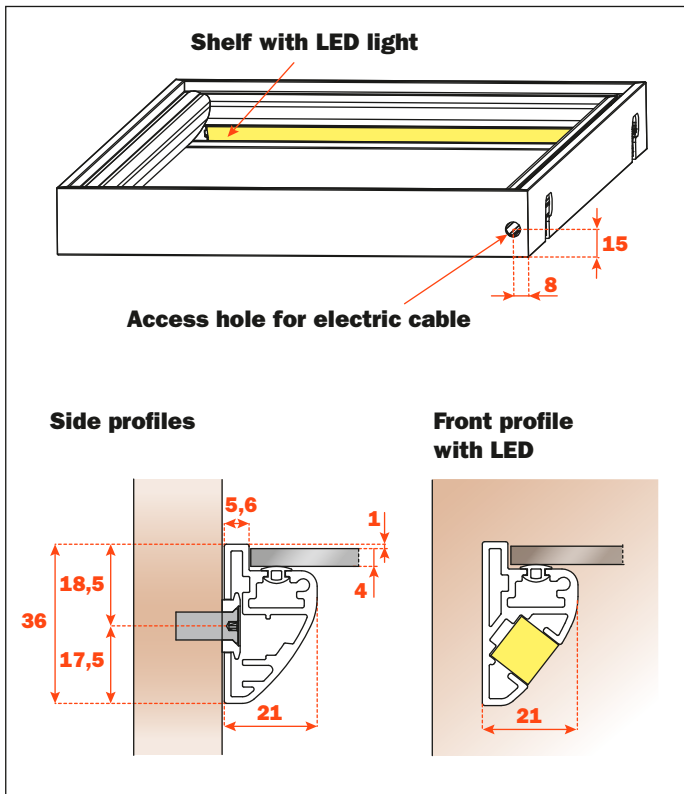

Excessories - shelves - aluminium frame H 36 mm

Shelf with aluminium frame

- Profile height: 36 mm
- Material: epoxy-coated aluminium
- Finish: metal grey brown
- Max. width: 1500 mm
- Fixing: side fixed with slide and lock device
- Complete with gasket to hold glass inlay in position
- Glass not supplied
- Available without LED light or with 3000K/4000K Dual colour, 24V LED light
- Supports for hanging rails to be ordered separately
- 3 metre extension cable included
- Custom made to order by specifying width (L) and depth (P)
- Consumption: 13W/M

Internal width (L1) mm	Internal depth (P1) mm
L - 13	P - 13

Assembly instructions

1. Screw-fix the supports to the cabinet side

2. Place the shelf onto the supports

3. Slide the shelf backwards to secure it on the support

4. Insert the locking clips