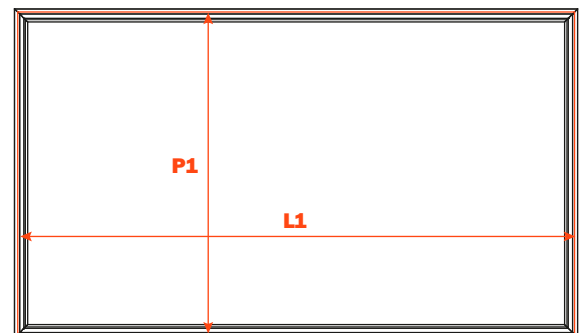

Excessories - shelves - aluminium frame

Shelf with aluminium frame

- Profile height: 36 mm
- Material: aluminium coated with epoxy-based powder
- Finish: metal grey brown
- Max. width: 1500 mm
- Fixing: side fixed with slide and lock device
- Complete with gasket to hold glass inlay in position
- Glass not supplied
- Can be supplied with 2700K/4000K Dual color, 24V integral LED light and with supports for clothes hanging rails
- Custom made to order by specifying width (L) and depth (P)
- Consumption: 13W/M

Internal width (L1) mm	Internal depth (P1) mm
L - 11	P - 11