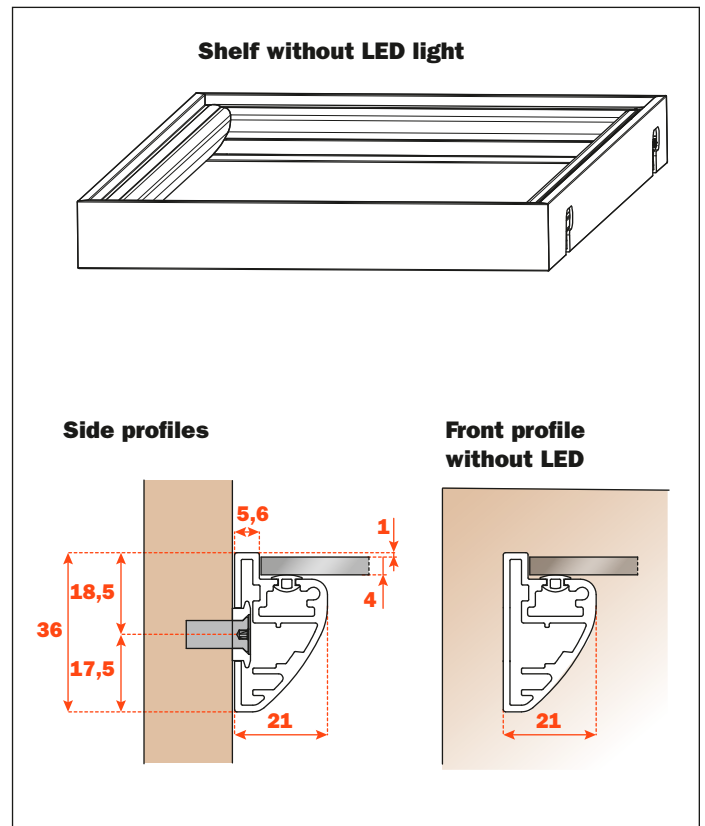

Excessories - shelves - aluminium frame

Shelf with aluminium frame

- Profile height: 36 mm
- Material: aluminium coated with epoxy-based powder
- Finish: metal grey brown
- Max. width: 1500 mm
- Fixing: side fixed with slide and lock device
- Complete with gasket to hold glass inlay in position
- Glass not supplied
- Can be supplied with 2700K/4000K Dual color, 24V integral LED light and with supports for clothes hanging rails
- Custom made to order by specifying width (L) and depth (P)
- Consumption: 13W/M

Internal width (L1) mm	Internal depth (P1) mm
L - 11	P - 11