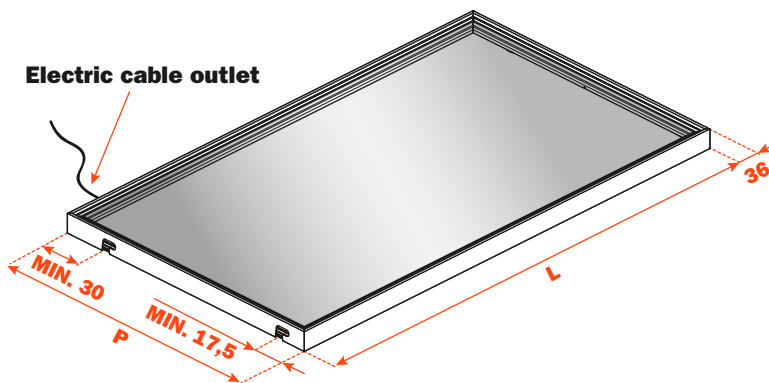

Excessories - shelves - aluminium frame

Shelf with aluminium frame

- Profile height: 36 mm
- Material: aluminium coated with epoxy-based powder
- Finish: metal grey brown
- Max. width: 1500 mm
- Fixing: side fixed with slide and lock device
- Complete with gasket to hold glass inlay in position
- Glass not supplied
- Can be supplied with 2700K/4000K Dual color, 24V integral LED light and with supports for clothes hanging rails
- Custom made to order by specifying width (L) and depth (P)
- Consumption: 13W/M

Internal width (L1) mm	Internal depth (P1) mm
L - 11	P - 11