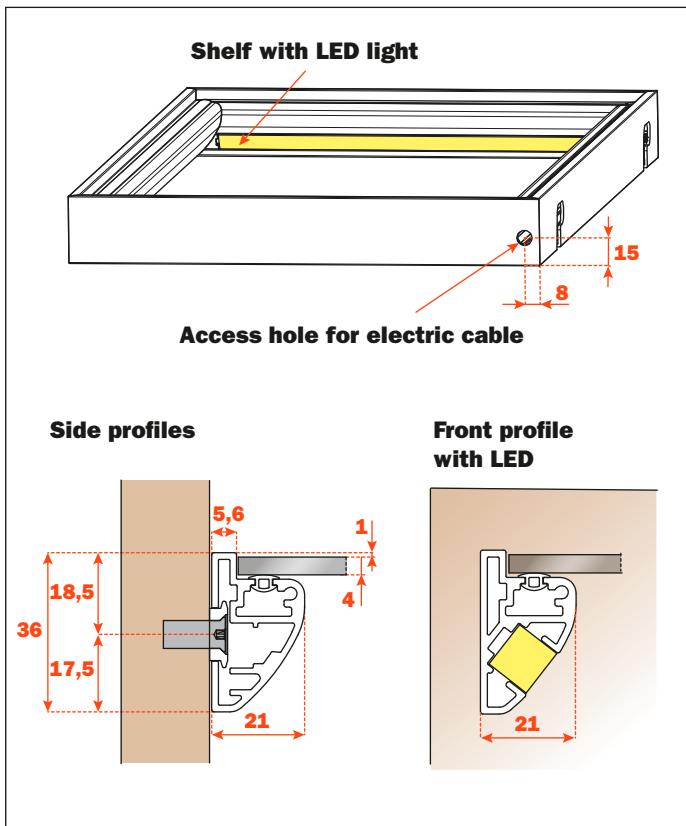

Excessories - shelves - aluminium frame

Shelf with aluminium frame

- Profile height: 36 mm
- Material: aluminium coated with epoxy-based powder
- Finish: metal grey brown
- Max. width: 1500 mm
- Fixing: side fixed with slide and lock device
- Complete with gasket to hold glass inlay in position
- Glass not supplied
- Can be supplied with 2700K/4000K Dual color, 24V integral LED light and with supports for clothes hanging rails
- Custom made to order by specifying width (L) and depth (P)
- Consumption: 13W/M

Internal width (L1) mm	Internal depth (P1) mm
L - 11	P - 11