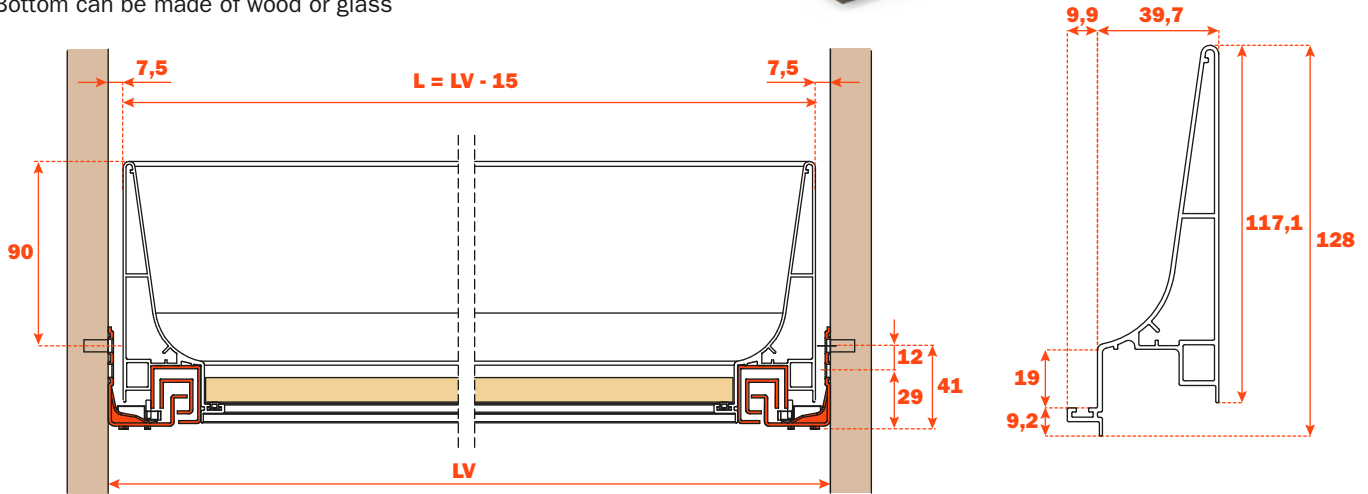

Excessories - pull-out - 4-sided drawer H 128

Aluminum 4-sided drawer H 128

- Profile height: 128 mm
- Max. drawer width: 1500 mm
- Material: epoxy-coated aluminum
- Finish: metal grey brown
- Equipped with full-extension Futura runners
- Integrated height and depth adjustments
- Equipped with anti-tipping device
- The drawers are supplied assembled complete with the gasket needed to hold in place the drawer bottom and accessories
- Bottom not included
- Bottom can be made of wood or glass

Runner length (LN) mm	Drawer width (L) mm	Internal width (L1) mm	Drawer depth (P) mm	Internal depth (P1) mm
350	LV - 15	L - 80	390	310
400			440	360
450			490	410
470			510	430
500			540	460