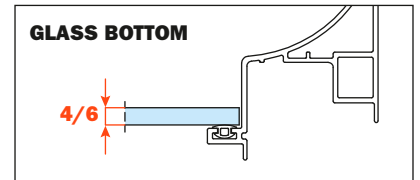

Excessories - pull-out - 4-sided drawer H 128

Aluminum 4-sided drawer H 128

- Profile height: 128 mm
- Max. drawer width: 1500 mm
- Material: epoxy-coated aluminum
- Finish: metal grey brown
- Equipped with full-extension Futura runners
- Integrated height and depth adjustments
- Equipped with anti-tipping device
- The drawers are supplied assembled complete with the gasket needed to hold in place the drawer bottom and accessories
- Bottom not included
- Bottom can be made of wood or glass

Runner length (LN) mm	Drawer width (L) mm	Internal width (L1) mm	Drawer depth (P) mm	Internal depth (P1) mm
350	LV - 15	L - 80	390	310
400			440	360
450			490	410
470			510	430
500			540	460