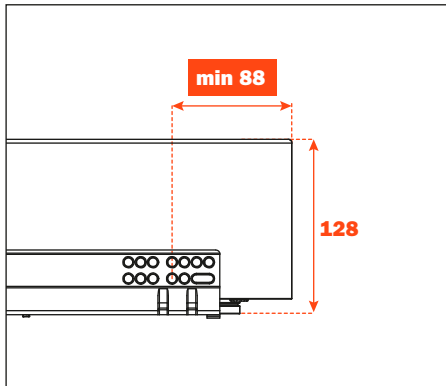

Excessories - pull-out - 4-sided drawer H 128

Aluminum 4-sided drawer H 128

- Profile height: 128 mm
- Max. drawer width: 1500 mm
- Material: epoxy-coated aluminum
- Finish: metal grey brown
- Equipped with full-extension Futura runners
- Integrated height and depth adjustments
- Equipped with anti-tipping device
- The drawers are supplied assembled complete with the gasket needed to hold in place the drawer bottom and accessories
- Bottom not included
- Bottom can be made of wood or glass

Runner length (LN) mm	Drawer width (L) mm	Internal width (L1) mm	Drawer depth (P) mm	Internal depth (P1) mm
350	LV - 15	L - 80	390	310
400			440	360
450			490	410
470			510	430
500			540	460