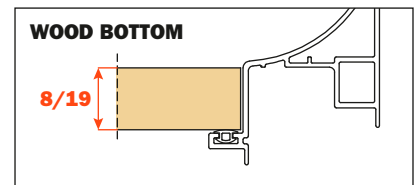

Excessories - pull-out - 4-sided drawer H 128

Aluminum 4-sided drawer H 128

- Profile height: 128 mm
- Max. drawer width: 1500 mm
- Material: epoxy-coated aluminum
- Finish: metal grey brown
- Equipped with full-extension Futura runners
- Integrated height and depth adjustments
- Equipped with anti-tipping device
- The drawers are supplied assembled complete with the gasket needed to hold in place the drawer bottom and accessories
- Bottom not included
- Bottom can be made of wood or glass

Runner length (LN) mm	Drawer width (L) mm	Internal width (L1) mm	Drawer depth (P) mm	Internal depth (P1) mm
350	LV - 15	L - 80	390	310
400			440	360
450			490	410
470			510	430
500			540	460