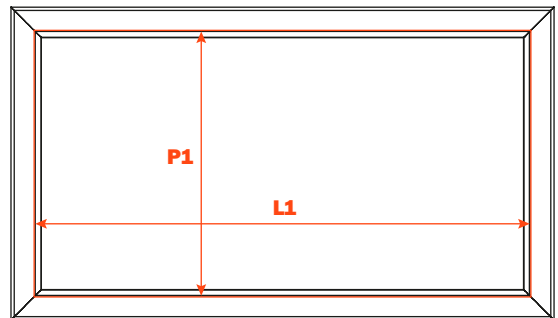

Excessories - pull-out - 4-sided drawer H 128

Aluminum 4-sided drawer H 128

- Profile height: 128 mm
- Max. drawer width: 1500 mm
- Material: epoxy-coated aluminum
- Finish: metal grey brown
- Equipped with full-extension Futura runners
- Integrated height and depth adjustments
- Equipped with anti-tipping device
- The drawers are supplied assembled complete with the gasket needed to hold in place the drawer bottom and accessories
- Bottom not included
- Bottom can be made of wood or glass

Runner length (LN) mm	Drawer width (L) mm	Internal width (L1) mm	Drawer depth (P) mm	Internal depth (P1) mm
350	LV - 15	L - 80	390	310
400			440	360
450			490	410
470			510	430
500			540	460