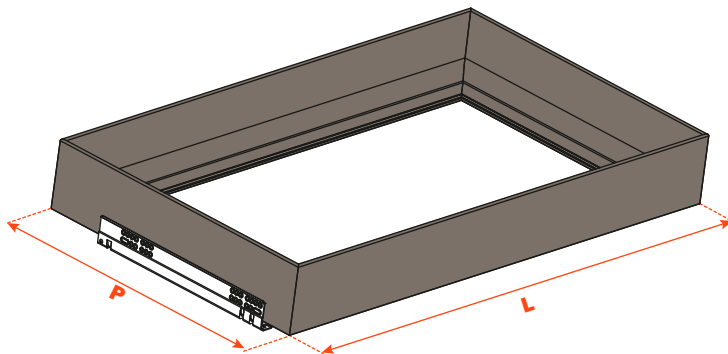

Excessories - pull-out - 4-sided drawer H 128

Aluminum 4-sided drawer H 128

- Profile height: 128 mm
- Max. drawer width: 1500 mm
- Material: epoxy-coated aluminum
- Finish: metal grey brown
- Equipped with full-extension Futura runners
- Integrated height and depth adjustments
- Equipped with anti-tipping device
- The drawers are supplied assembled complete with the gasket needed to hold in place the drawer bottom and accessories
- Bottom not included
- Bottom can be made of wood or glass

Runner length (LN) mm	Drawer width (L) mm	Internal width (L1) mm	Drawer depth (P) mm	Internal depth (P1) mm
350	LV - 15	L - 80	390	310
400			440	360
450			490	410
470			510	430
500			540	460