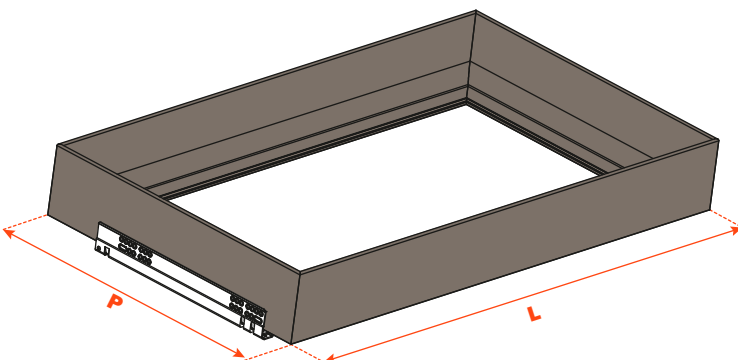

Excessories - pull-out - 4-sided drawer H 128

Aluminium 4-sided drawer H 128

- Profile height: 128 mm
- Max. drawer width: 1500 mm
- Material: epoxy-coated aluminium
- Finish: metal grey brown
- Equipped with full-extension Futura runners
- Integrated height and depth adjustments
- Equipped with anti-tipping device
- The drawers are supplied assembled complete with the gasket needed to hold in place the drawer bottom and accessories
- Bottom not included
- Bottom can be made of wood or glass

Runner length (LN) mm	Drawer width (L) mm	Internal width (L1) mm	Drawer depth (P) mm	Internal depth (P1) mm
350	LV - 15	L - 80	390	310
400			440	360
450			490	410
470			510	430
500			540	460