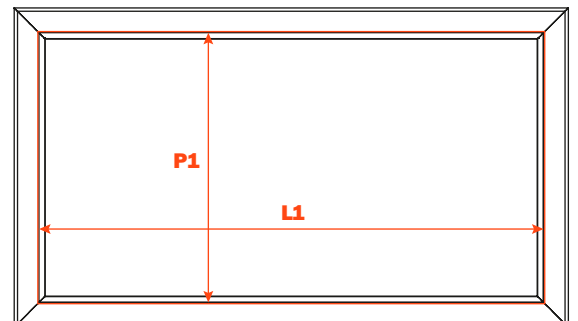

Excessories - pull-out - 4-sided drawer H 128

Aluminium 4-sided drawer H 128

- Profile height: 128 mm
- Max. drawer width: 1500 mm
- Material: epoxy-coated aluminium
- Finish: metal grey brown
- Equipped with full-extension Futura runners
- Integrated height and depth adjustments
- Equipped with anti-tipping device
- The drawers are supplied assembled complete with the gasket needed to hold in place the drawer bottom and accessories
- Bottom not included
- Bottom can be made of wood or glass

Runner length (LN) mm	Drawer width (L) mm	Internal width (L1) mm	Drawer depth (P) mm	Internal depth (P1) mm
350	LV - 15	L - 80	390	310
400			440	360
450			490	410
470			510	430
500			540	460