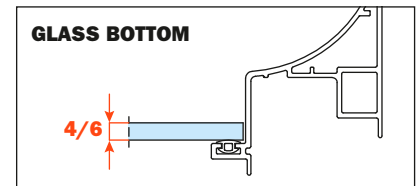

Excessories - pull-out - 4-sided drawer H 128

Aluminium 4-sided drawer H 128

- Profile height: 128 mm
- Max. drawer width: 1500 mm
- Material: epoxy-coated aluminium
- Finish: metal grey brown
- Equipped with full-extension Futura runners
- Integrated height and depth adjustments
- Equipped with anti-tipping device
- The drawers are supplied assembled complete with the gasket needed to hold in place the drawer bottom and accessories
- Bottom not included
- Bottom can be made of wood or glass

Runner length (LN) mm	Drawer width (L) mm	Internal width (L1) mm	Drawer depth (P) mm	Internal depth (P1) mm
350	LV - 15	L - 80	390	310
400			440	360
450			490	410
470			510	430
500			540	460