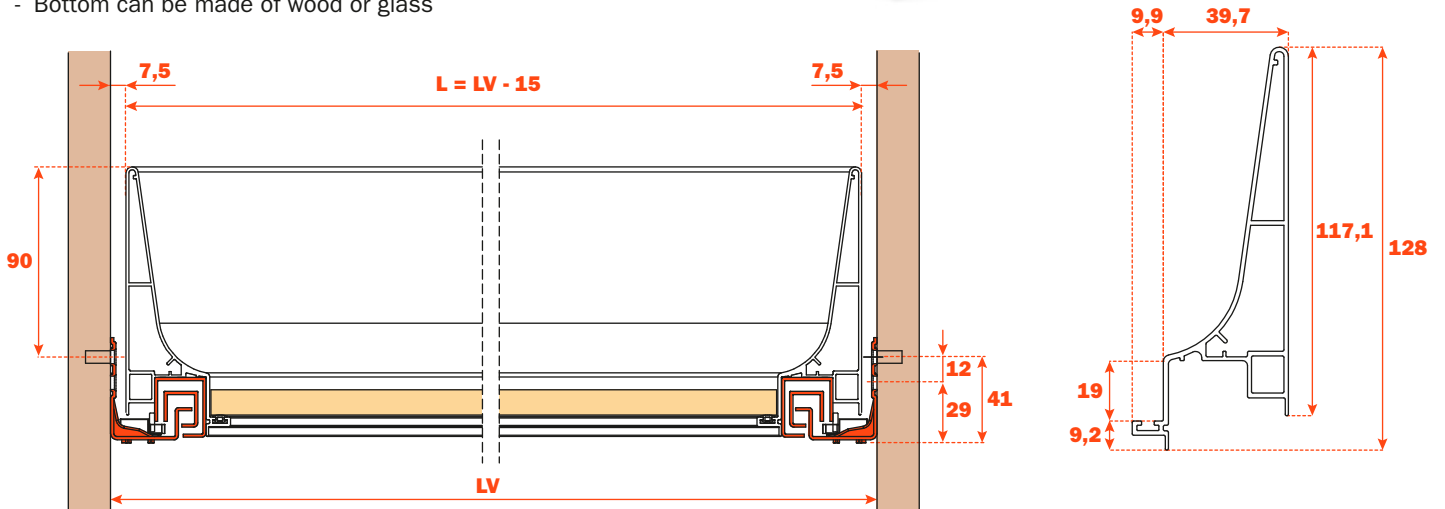

Excessories - pull-out - 4-sided drawer H 128

Aluminium 4-sided drawer H 128

- Profile height: 128 mm
- Max. drawer width: 1500 mm
- Material: epoxy-coated aluminium
- Finish: metal grey brown
- Equipped with full-extension Futura runners
- Integrated height and depth adjustments
- Equipped with anti-tipping device
- The drawers are supplied assembled complete with the gasket needed to hold in place the drawer bottom and accessories
- Bottom not included
- Bottom can be made of wood or glass

Runner length (LN) mm	Drawer width (L) mm	Internal width (L1) mm	Drawer depth (P) mm	Internal depth (P1) mm
350	LV - 15	L - 80	390	310
400			440	360
450			490	410
470			510	430
500			540	460