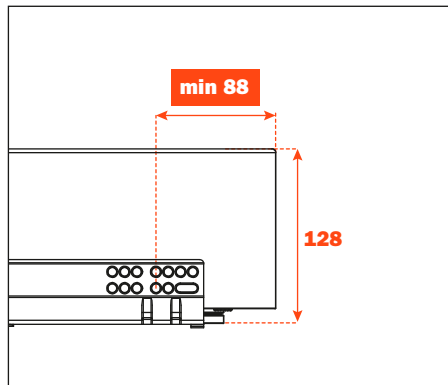

Excessories - pull-out - 4-sided drawer H 128

Aluminium 4-sided drawer H 128

- Profile height: 128 mm
- Max. drawer width: 1500 mm
- Material: epoxy-coated aluminium
- Finish: metal grey brown
- Equipped with full-extension Futura runners
- Integrated height and depth adjustments
- Equipped with anti-tipping device
- The drawers are supplied assembled complete with the gasket needed to hold in place the drawer bottom and accessories
- Bottom not included
- Bottom can be made of wood or glass

Runner length (LN) mm	Drawer width (L) mm	Internal width (L1) mm	Drawer depth (P) mm	Internal depth (P1) mm
350	LV - 15	L - 80	390	310
400			440	360
450			490	410
470			510	430
500			540	460