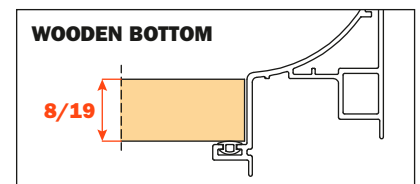

Excessories - pull-out - 4-sided drawer H 128

Aluminium 4-sided drawer H 128

- Profile height: 128 mm
- Max. drawer width: 1500 mm
- Material: epoxy-coated aluminium
- Finish: metal grey brown
- Equipped with full-extension Futura runners
- Integrated height and depth adjustments
- Equipped with anti-tipping device
- The drawers are supplied assembled complete with the gasket needed to hold in place the drawer bottom and accessories
- Bottom not included
- Bottom can be made of wood or glass

Runner length (LN) mm	Drawer width (L) mm	Internal width (L1) mm	Drawer depth (P) mm	Internal depth (P1) mm
350	LV - 15	L - 80	390	310
400			440	360
450			490	410
470			510	430
500			540	460