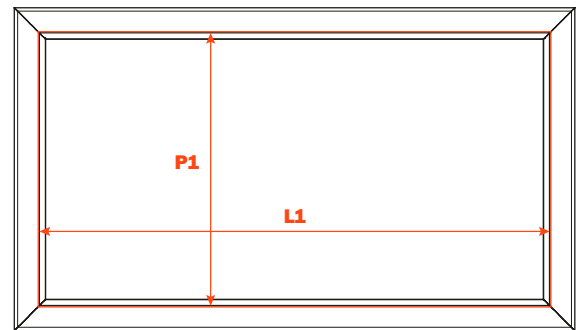

Excessories - pull-out - 4-sided drawer H 78

Aluminium 4-sided drawer H 78

- Profile height: 78 mm
- Max. drawer width: 1500 mm
- Material: aluminium coated with epoxy-based powder
- Finish: metal grey brown
- Equipped with full-extension Futura runners
- Integrated height and depth adjustments
- Equipped with anti-tipping device
- The drawers are supplied assembled complete with the gasket needed to hold in place the drawer bottom and accessories
- Bottom not included
- Bottom can be made of wood or glass

Runner length (LN) mm	Drawer width (L) mm	Internal width (L1) mm	Drawer depth (P) mm	Internal depth (P1) mm
350	LV - 15	L - 80	390	310
400			440	360
450			490	410
470			510	430