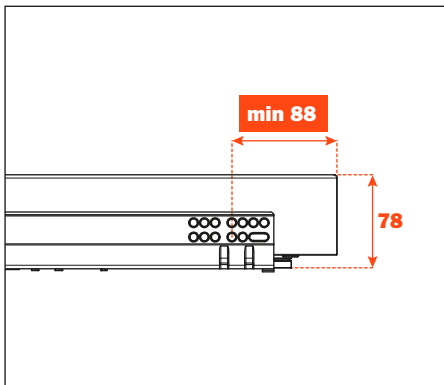

Excessories - pull-out - 4-sided drawer H 78

Aluminium 4-sided drawer H 78

- Profile height: 78 mm
- Max. drawer width: 1500 mm
- Material: aluminium coated with epoxy-based powder
- Finish: metal grey brown
- Equipped with full-extension Futura runners
- Integrated height and depth adjustments
- Equipped with anti-tipping device
- The drawers are supplied assembled complete with the gasket needed to hold in place the drawer bottom and accessories
- Bottom not included
- Bottom can be made of wood or glass

Runner length (LN) mm	Drawer width (L) mm	Internal width (L1) mm	Drawer depth (P) mm	Internal depth (P1) mm
350	LV - 15	L - 80	390	310
400			440	360
450			490	410
470			510	430