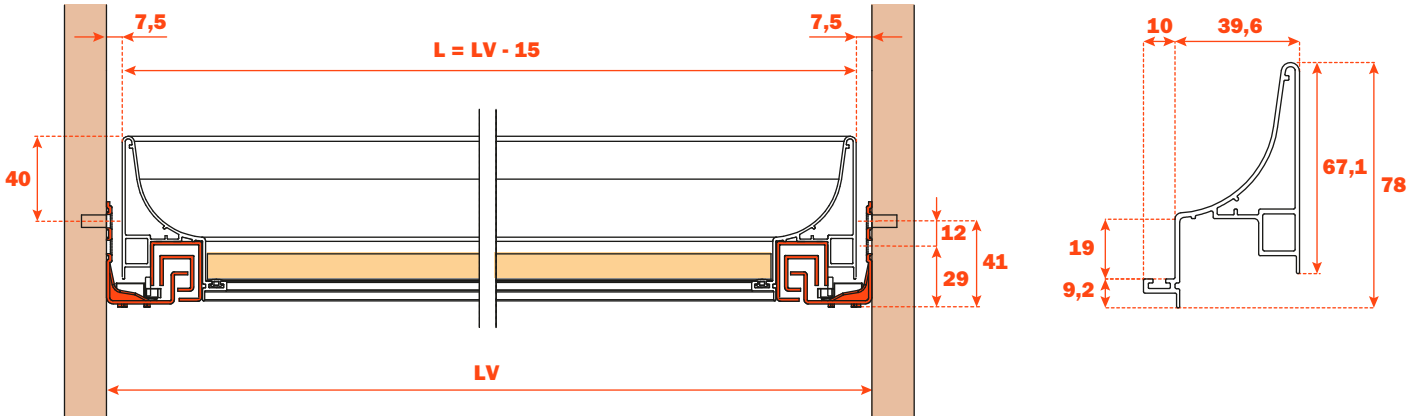

Excessories - pull-out - 4-sided drawer H 78

Aluminium 4-sided drawer H 78

- Profile height: 78 mm
- Max. drawer width: 1500 mm
- Material: aluminium coated with epoxy-based powder
- Finish: metal grey brown
- Equipped with full-extension Futura runners
- Integrated height and depth adjustments
- Equipped with anti-tipping device
- The drawers are supplied assembled complete with the gasket needed to hold in place the drawer bottom and accessories
- Bottom not included
- Bottom can be made of wood or glass

Runner length (LN) mm	Drawer width (L) mm	Internal width (L1) mm	Drawer depth (P) mm	Internal depth (P1) mm
350	LV - 15	L - 80	390	310
400			440	360
450			490	410
470			510	430