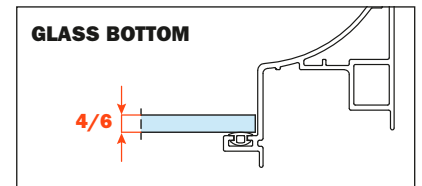

Excessories - pull-out - 4-sided drawer H 78

Aluminium 4-sided drawer H 78

- Profile height: 78 mm
- Max. drawer width: 1500 mm
- Material: aluminium coated with epoxy-based powder
- Finish: metal grey brown
- Equipped with full-extension Futura runners
- Integrated height and depth adjustments
- Equipped with anti-tipping device
- The drawers are supplied assembled complete with the gasket needed to hold in place the drawer bottom and accessories
- Bottom not included
- Bottom can be made of wood or glass

Runner length (LN) mm	Drawer width (L) mm	Internal width (L1) mm	Drawer depth (P) mm	Internal depth (P1) mm
350	LV - 15	L - 80	390	310
400			440	360
450			490	410
470			510	430