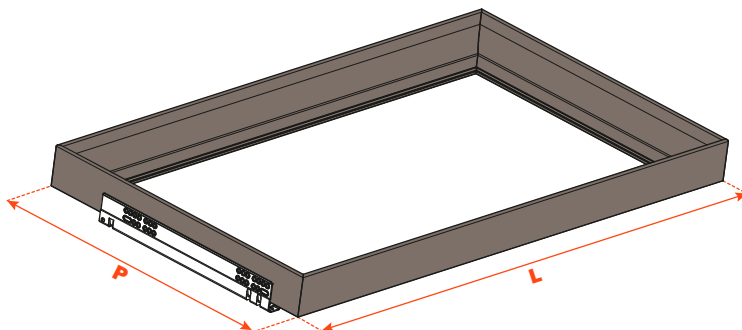

Excessories - pull-out - 4-sided drawer H 78

Aluminium 4-sided drawer H 78

- Profile height: 78 mm
- Max. drawer width: 1500 mm
- Material: aluminium coated with epoxy-based powder
- Finish: metal grey brown
- Equipped with full-extension Futura runners
- Integrated height and depth adjustments
- Equipped with anti-tipping device
- The drawers are supplied assembled complete with the gasket needed to hold in place the drawer bottom and accessories
- Bottom not included
- Bottom can be made of wood or glass

Runner length (LN) mm	Drawer width (L) mm	Internal width (L1) mm	Drawer depth (P) mm	Internal depth (P1) mm
350	LV - 15	L - 80	390	310
400			440	360
450			490	410
470			510	430