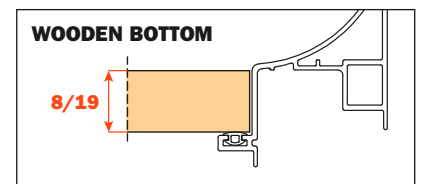

Excessories - pull-out - 4-sided drawer H 78

Aluminium 4-sided drawer H 78

- Profile height: 78 mm
- Max. drawer width: 1500 mm
- Material: aluminium coated with epoxy-based powder
- Finish: metal grey brown
- Equipped with full-extension Futura runners
- Integrated height and depth adjustments
- Equipped with anti-tipping device
- The drawers are supplied assembled complete with the gasket needed to hold in place the drawer bottom and accessories
- Bottom not included
- Bottom can be made of wood or glass

Runner length (LN) mm	Drawer width (L) mm	Internal width (L1) mm	Drawer depth (P) mm	Internal depth (P1) mm
350	LV - 15	L - 80	390	310
400			440	360
450			490	410
470			510	430