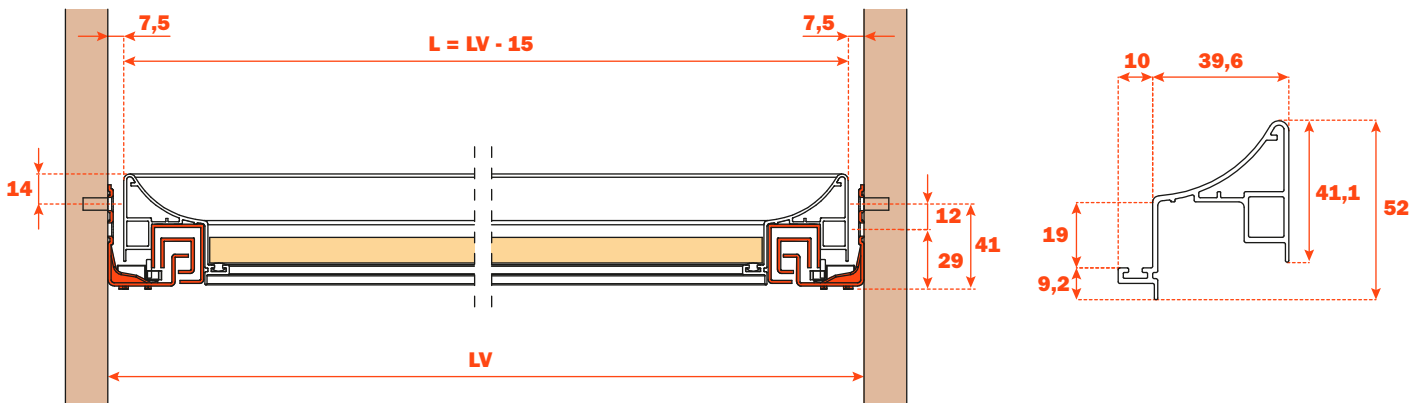

Excessories - pull-out - 4-sided drawer H 52

Aluminium 4-sided drawer H 52

- Profile height: 52 mm
- Max. drawer width: 1500 mm
- Material: epoxy-coated aluminium
- Finish: metal grey brown
- Equipped with full-extension Futura runners
- Integrated height and depth adjustments
- Equipped with anti-tipping device
- The drawers are supplied assembled complete with the gasket needed to hold in place the drawer bottom and accessories
- Bottom not included
- Bottom can be made of wood or glass

Runner length (LN) mm	Drawer width (L) mm	Internal width (L1) mm	Drawer depth (P) mm	Internal depth (P1) mm
350	LV - 15	L - 80	390	310
400			440	360
450			490	410
470			510	430
500			540	460