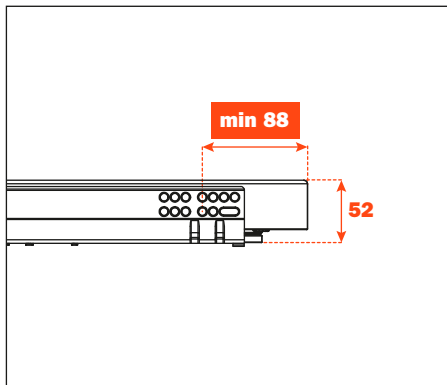

Excessories - pull-out - 4-sided drawer H 52

Aluminium 4-sided drawer H 52

- Profile height: 52 mm
- Max. drawer width: 1500 mm
- Material: epoxy-coated aluminium
- Finish: metal grey brown
- Equipped with full-extension Futura runners
- Integrated height and depth adjustments
- Equipped with anti-tipping device
- The drawers are supplied assembled complete with the gasket needed to hold in place the drawer bottom and accessories
- Bottom not included
- Bottom can be made of wood or glass

Runner length (LN) mm	Drawer width (L) mm	Internal width (L1) mm	Drawer depth (P) mm	Internal depth (P1) mm
350	LV - 15	L - 80	390	310
400			440	360
450			490	410
470			510	430
500			540	460