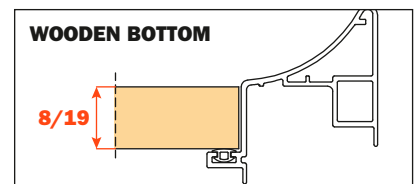

Excessories - pull-out - 4-sided drawer H 52

Aluminium 4-sided drawer H 52

- Profile height: 52 mm
- Max. drawer width: 1500 mm
- Material: epoxy-coated aluminium
- Finish: metal grey brown
- Equipped with full-extension Futura runners
- Integrated height and depth adjustments
- Equipped with anti-tipping device
- The drawers are supplied assembled complete with the gasket needed to hold in place the drawer bottom and accessories
- Bottom not included
- Bottom can be made of wood or glass

Runner length (LN) mm	Drawer width (L) mm	Internal width (L1) mm	Drawer depth (P) mm	Internal depth (P1) mm
350	LV - 15	L - 80	390	310
400			440	360
450			490	410
470			510	430
500			540	460