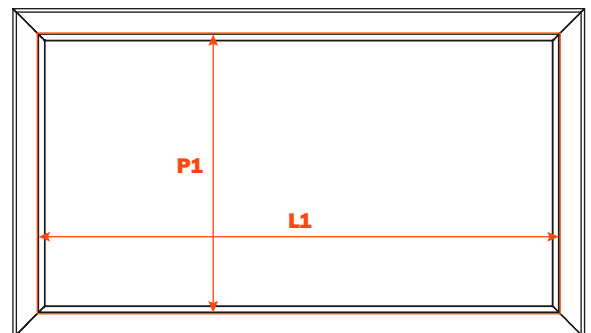

Excessories - pull-out - 4-sided drawer H 52

Aluminium 4-sided drawer H 52

- Profile height: 52 mm
- Max. drawer width: 1500 mm
- Material: epoxy-coated aluminium
- Finish: metal grey brown
- Equipped with full-extension Futura runners
- Integrated height and depth adjustments
- Equipped with anti-tipping device
- The drawers are supplied assembled complete with the gasket needed to hold in place the drawer bottom and accessories
- Bottom not included
- Bottom can be made of wood or glass

Runner length (LN) mm	Drawer width (L) mm	Internal width (L1) mm	Drawer depth (P) mm	Internal depth (P1) mm
350	LV - 15	L - 80	390	310
400			440	360
450			490	410
470			510	430
500			540	460