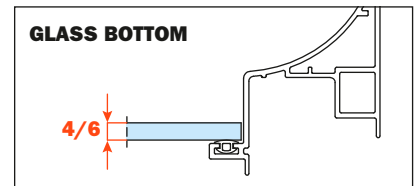

Excessories - pull-out - 4-sided drawer H 52

Aluminium 4-sided drawer H 52

- Profile height: 52 mm
- Max. drawer width: 1500 mm
- Material: epoxy-coated aluminium
- Finish: metal grey brown
- Equipped with full-extension Futura runners
- Integrated height and depth adjustments
- Equipped with anti-tipping device
- The drawers are supplied assembled complete with the gasket needed to hold in place the drawer bottom and accessories
- Bottom not included
- Bottom can be made of wood or glass

Runner length (LN) mm	Drawer width (L) mm	Internal width (L1) mm	Drawer depth (P) mm	Internal depth (P1) mm
350	LV - 15	L - 80	390	310
400			440	360
450			490	410
470			510	430
500			540	460