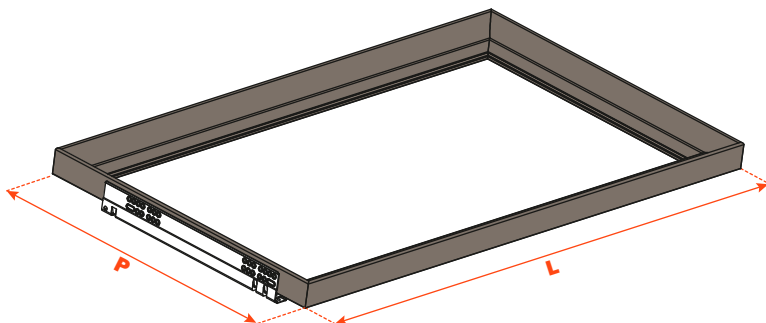

Excessories - pull-out - 4-sided drawer H 52

Aluminium 4-sided drawer H 52

- Profile height: 52 mm
- Max. drawer width: 1500 mm
- Material: epoxy-coated aluminium
- Finish: metal grey brown
- Equipped with full-extension Futura runners
- Integrated height and depth adjustments
- Equipped with anti-tipping device
- The drawers are supplied assembled complete with the gasket needed to hold in place the drawer bottom and accessories
- Bottom not included
- Bottom can be made of wood or glass

Runner length (LN) mm	Drawer width (L) mm	Internal width (L1) mm	Drawer depth (P) mm	Internal depth (P1) mm
350	LV - 15	L - 80	390	310
400			440	360
450			490	410
470			510	430
500			540	460