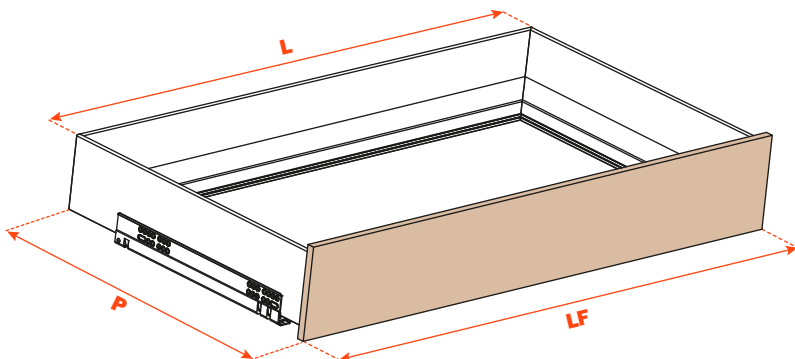

# Excessories - pull-out - 3-sided drawer H 128 - for wood front

## Aluminum 3-sided drawer H 128 WOOD FRONT H 150

- Profile height: 128 mm
- Max. drawer width: 1500 mm
- Material: epoxy-coated aluminum
- Finish: metal grey brown
- Equipped with full-extension Futura runners
- Integrated height and depth adjustments
- Equipped with anti-tipping device
- The drawers are supplied assembled complete with the gasket needed to hold in place the drawer bottom and accessories
- Front and bottom not included
- Bottom can be made of wood or glass

**ASSEMBLY WITH WOOD FRONT,  
12 mm THICKNESS**

**ASSEMBLY WITH WOOD FRONT,  
19 mm THICKNESS**

**Kit for the front fixing (to be ordered separately)**

1. 6,3x14 mm TPSV Euro screws
2. Fixing caps
3. Aluminum profile
4. Connecting elements

**Front drilling**

Runner length (LN) mm	Drawer width (L) mm	Front width (LF) mm	Internal width (L1) mm	Drawer depth (P) mm + wood front 12 mm	Drawer depth (P) mm + wood front 19 mm	Internal depth (P1) mm
350	LV - 15	LV - 6	L - 80	390	397	338
400				440	447	388
450				490	497	438
470				510	517	458
500				540	547	488