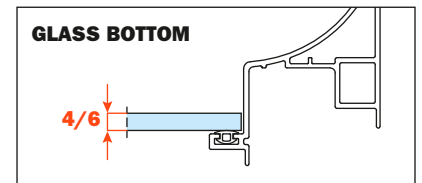

Excessories - pull-out - 3-sided drawer H 128 - for wood front

Aluminum 3-sided drawer H 128 WOOD FRONT H 150

- Profile height: 128 mm
- Max. drawer width: 1500 mm
- Material: epoxy-coated aluminum
- Finish: metal grey brown
- Equipped with full-extension Futura runners
- Integrated height and depth adjustments
- Equipped with anti-tipping device
- The drawers are supplied assembled complete with the gasket needed to hold in place the drawer bottom and accessories
- Front and bottom not included
- Bottom can be made of wood or glass

**ASSEMBLY WITH WOOD FRONT,
19 mm THICKNESS**