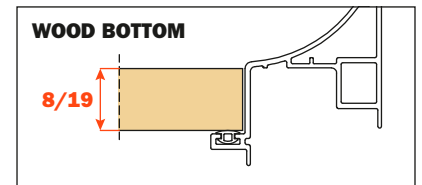

Excessories - pull-out - 3-sided drawer H 128 - for wood front

Aluminum 3-sided drawer H 128 WOOD FRONT H 150

- Profile height: 128 mm
- Max. drawer width: 1500 mm
- Material: epoxy-coated aluminum
- Finish: metal grey brown
- Equipped with full-extension Futura runners
- Integrated height and depth adjustments
- Equipped with anti-tipping device
- The drawers are supplied assembled complete with the gasket needed to hold in place the drawer bottom and accessories
- Front and bottom not included
- Bottom can be made of wood or glass

**ASSEMBLY WITH WOOD FRONT,
19 mm THICKNESS**