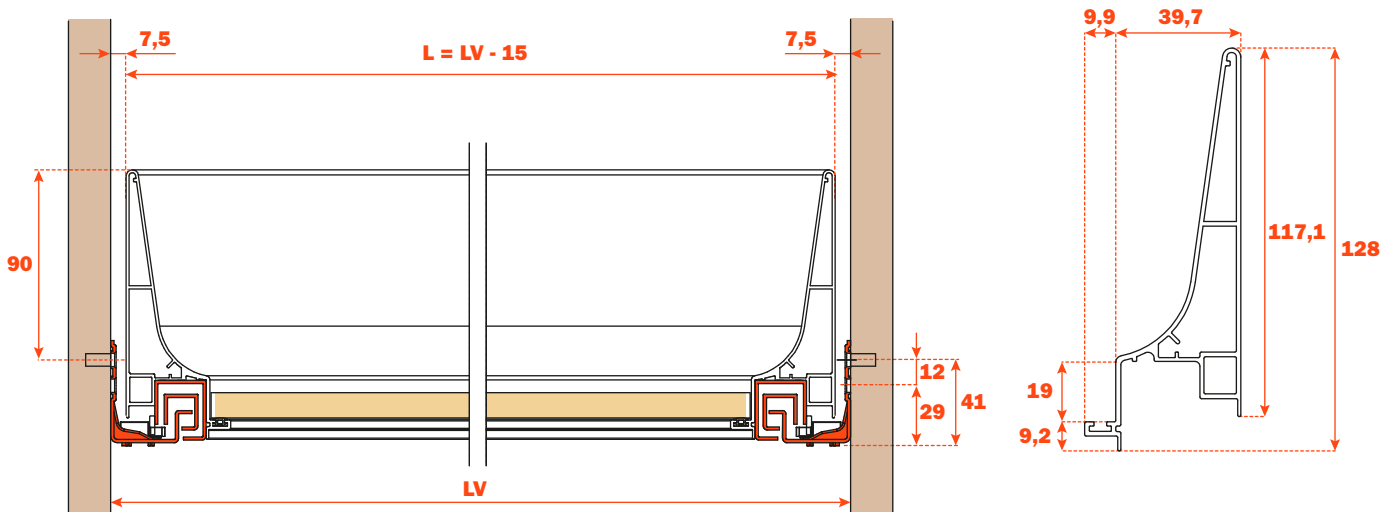

# Excessories - pull-out - 3-sided drawer H 128 - for wood front

## Aluminum 3-sided drawer H 128 WOOD FRONT H 150

- Profile height: 128 mm
- Max. drawer width: 1500 mm
- Material: epoxy-coated aluminum
- Finish: metal grey brown
- Equipped with full-extension Futura runners
- Integrated height and depth adjustments
- Equipped with anti-tipping device
- The drawers are supplied assembled complete with the gasket needed to hold in place the drawer bottom and accessories
- Front and bottom not included
- Bottom can be made of wood or glass

**ASSEMBLY WITH WOOD FRONT,  
12 mm THICKNESS**

**ASSEMBLY WITH WOOD FRONT,  
19 mm THICKNESS**

**Kit for the front fixing (to be ordered separately)**

1. 6,3x14 mm TPSV Euro screws
2. Fixing caps
3. Aluminum profile
4. Connecting elements

**Front drilling**

Runner length (LN) mm	Drawer width (L) mm	Front width (LF) mm	Internal width (L1) mm	Drawer depth (P) mm + wood front 12 mm	Drawer depth (P) mm + wood front 19 mm	Internal depth (P1) mm
350	LV - 15	LV - 6	L - 80	390	397	338
400				440	447	388
450				490	497	438
470				510	517	458
500				540	547	488