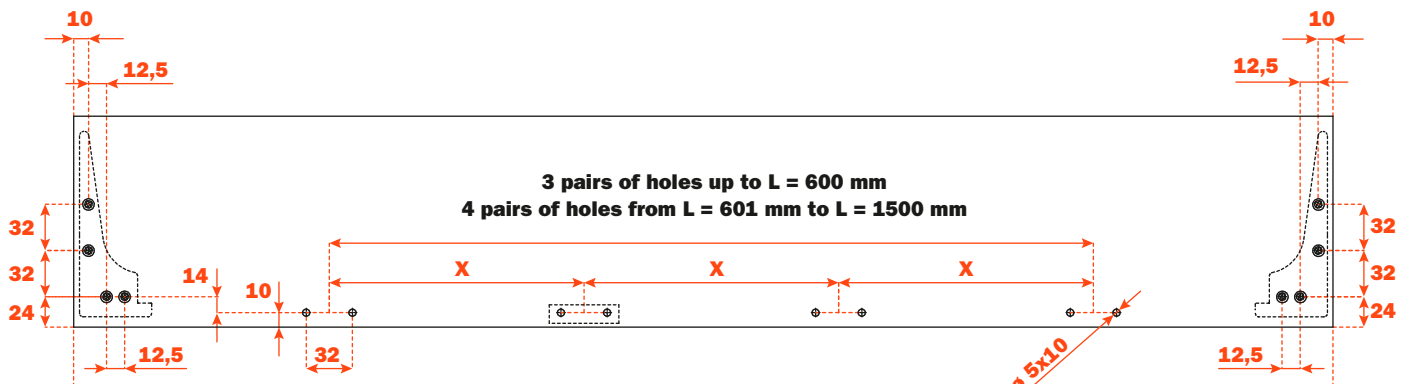

## Aluminum 3-sided drawer H 128 WOOD FRONT H 150

- Profile height: 128 mm
- Max. drawer width: 1500 mm
- Material: epoxy-coated aluminum
- Finish: metal grey brown
- Equipped with full-extension Futura runners
- Integrated height and depth adjustments
- Equipped with anti-tipping device
- The drawers are supplied assembled complete with the gasket needed to hold in place the drawer bottom and accessories
- Front and bottom not included
- Bottom can be made of wood or glass

**ASSEMBLY WITH WOOD FRONT,  
12 mm THICKNESS**

**ASSEMBLY WITH WOOD FRONT,  
19 mm THICKNESS**

**Kit for the front fixing (to be ordered separately)**

1. 6,3x14 mm TPSV Euro screws
2. Fixing caps
3. Aluminum profile
4. Connecting elements

**Front drilling**

Runner length (LN) mm	Drawer width (L) mm	Front width (LF) mm	Internal width (L1) mm	Drawer depth (P) mm + wood front 12 mm	Drawer depth (P) mm + wood front 19 mm	Internal depth (P1) mm
350	LV - 15	LV - 6	L - 80	390	397	338
400				440	447	388
450				490	497	438
470				510	517	458
500				540	547	488