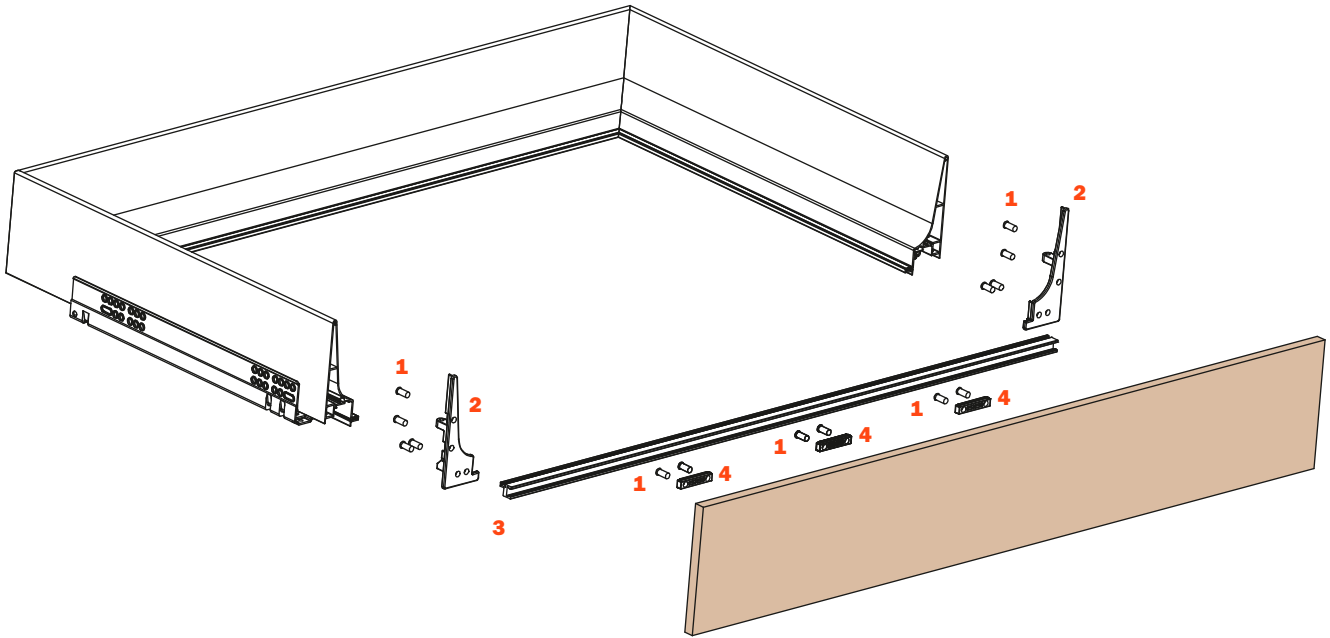

## Aluminum 3-sided drawer H 128 WOOD FRONT H 150

- Profile height: 128 mm
- Max. drawer width: 1500 mm
- Material: epoxy-coated aluminum
- Finish: metal grey brown
- Equipped with full-extension Futura runners
- Integrated height and depth adjustments
- Equipped with anti-tipping device
- The drawers are supplied assembled complete with the gasket needed to hold in place the drawer bottom and accessories
- Front and bottom not included
- Bottom can be made of wood or glass

**ASSEMBLY WITH WOOD FRONT,  
12 mm THICKNESS**

**ASSEMBLY WITH WOOD FRONT,  
19 mm THICKNESS**

**Kit for the front fixing (to be ordered separately)**

1. 6,3x14 mm TPSV Euro screws
2. Fixing caps
3. Aluminum profile
4. Connecting elements

**Front drilling**

Runner length (LN) mm	Drawer width (L) mm	Front width (LF) mm	Internal width (L1) mm	Drawer depth (P) mm + wood front 12 mm	Drawer depth (P) mm + wood front 19 mm	Internal depth (P1) mm
350	LV - 15	LV - 6	L - 80	390	397	338
400				440	447	388
450				490	497	438
470				510	517	458
500				540	547	488