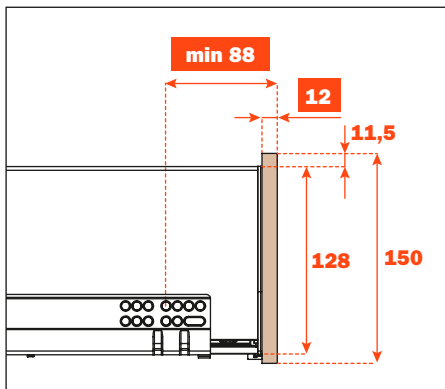

# Excessories - pull-out - 3-sided drawer H 128 - for wood front

## Aluminum 3-sided drawer H 128 WOOD FRONT H 150

- Profile height: 128 mm
- Max. drawer width: 1500 mm
- Material: epoxy-coated aluminum
- Finish: metal grey brown
- Equipped with full-extension Futura runners
- Integrated height and depth adjustments
- Equipped with anti-tipping device
- The drawers are supplied assembled complete with the gasket needed to hold in place the drawer bottom and accessories
- Front and bottom not included
- Bottom can be made of wood or glass

**ASSEMBLY WITH WOOD FRONT,  
12 mm THICKNESS**

**ASSEMBLY WITH WOOD FRONT,  
19 mm THICKNESS**

**Kit for the front fixing (to be ordered separately)**

1. 6,3x14 mm TPSV Euro screws
2. Fixing caps
3. Aluminum profile
4. Connecting elements

**Front drilling**

Runner length (LN) mm	Drawer width (L) mm	Front width (LF) mm	Internal width (L1) mm	Drawer depth (P) mm + wood front 12 mm	Drawer depth (P) mm + wood front 19 mm	Internal depth (P1) mm
350	LV - 15	LV - 6	L - 80	390	397	338
400				440	447	388
450				490	497	438
470				510	517	458
500				540	547	488