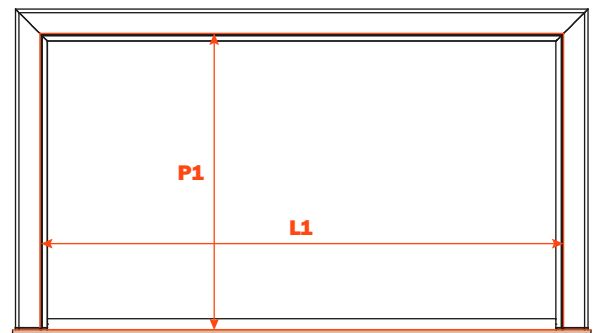

Excessories - pull-out - 3-sided drawer H 128 - for wood front

Aluminum 3-sided drawer H 128 WOOD FRONT H 150

- Profile height: 128 mm
- Max. drawer width: 1500 mm
- Material: epoxy-coated aluminum
- Finish: metal grey brown
- Equipped with full-extension Futura runners
- Integrated height and depth adjustments
- Equipped with anti-tipping device
- The drawers are supplied assembled complete with the gasket needed to hold in place the drawer bottom and accessories
- Front and bottom not included
- Bottom can be made of wood or glass

**ASSEMBLY WITH WOOD FRONT,
19 mm THICKNESS**