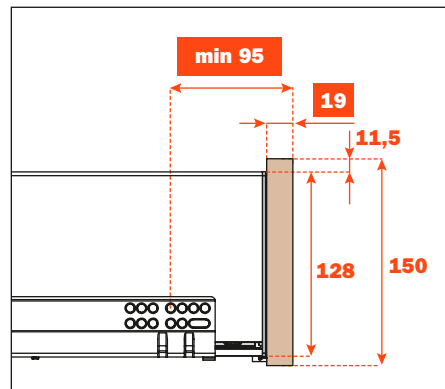

## Aluminum 3-sided drawer H 128 WOOD FRONT H 150

- Profile height: 128 mm
- Max. drawer width: 1500 mm
- Material: epoxy-coated aluminum
- Finish: metal grey brown
- Equipped with full-extension Futura runners
- Integrated height and depth adjustments
- Equipped with anti-tipping device
- The drawers are supplied assembled complete with the gasket needed to hold in place the drawer bottom and accessories
- Front and bottom not included
- Bottom can be made of wood or glass

**ASSEMBLY WITH WOOD FRONT,  
12 mm THICKNESS**

**ASSEMBLY WITH WOOD FRONT,  
19 mm THICKNESS**

**Kit for the front fixing (to be ordered separately)**

1. 6,3x14 mm TPSV Euro screws
2. Fixing caps
3. Aluminum profile
4. Connecting elements

**Front drilling**

Runner length (LN) mm	Drawer width (L) mm	Front width (LF) mm	Internal width (L1) mm	Drawer depth (P) mm + wood front 12 mm	Drawer depth (P) mm + wood front 19 mm	Internal depth (P1) mm
350	LV - 15	LV - 6	L - 80	390	397	338
400				440	447	388
450				490	497	438
470				510	517	458
500				540	547	488