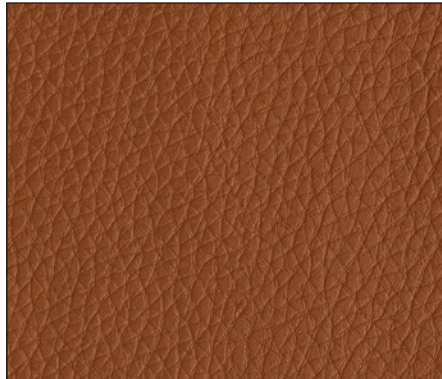

FINISHES

Excessories - store - Imitation leather

MOKA BROWN

finish available in stock*

ELEPHANT GREY

finish available in stock*

TURTLE-DOVE GREY

finish on request

KHAKI BROWN

finish on request

CAMEL

finish on request

FLAX GREY

finish on request

*finishes available in stock, while stocks last

Code composition (example):

V E 8 0 C X L A **B**

V E 8 0 C X G **B**

V E 8 0 C X H **B**

16 = MOKA BROWN IMITATION LEATHER
17 = ELEPHANT GREY IMITATION LEATHER
19 = TAUPE BROWN IMITATION LEATHER
22 = KHAKI BROWN IMITATION LEATHER
23 = CAMEL IMITATION LEATHER
21 = TOFFEE WHITE IMITATION LEATHER