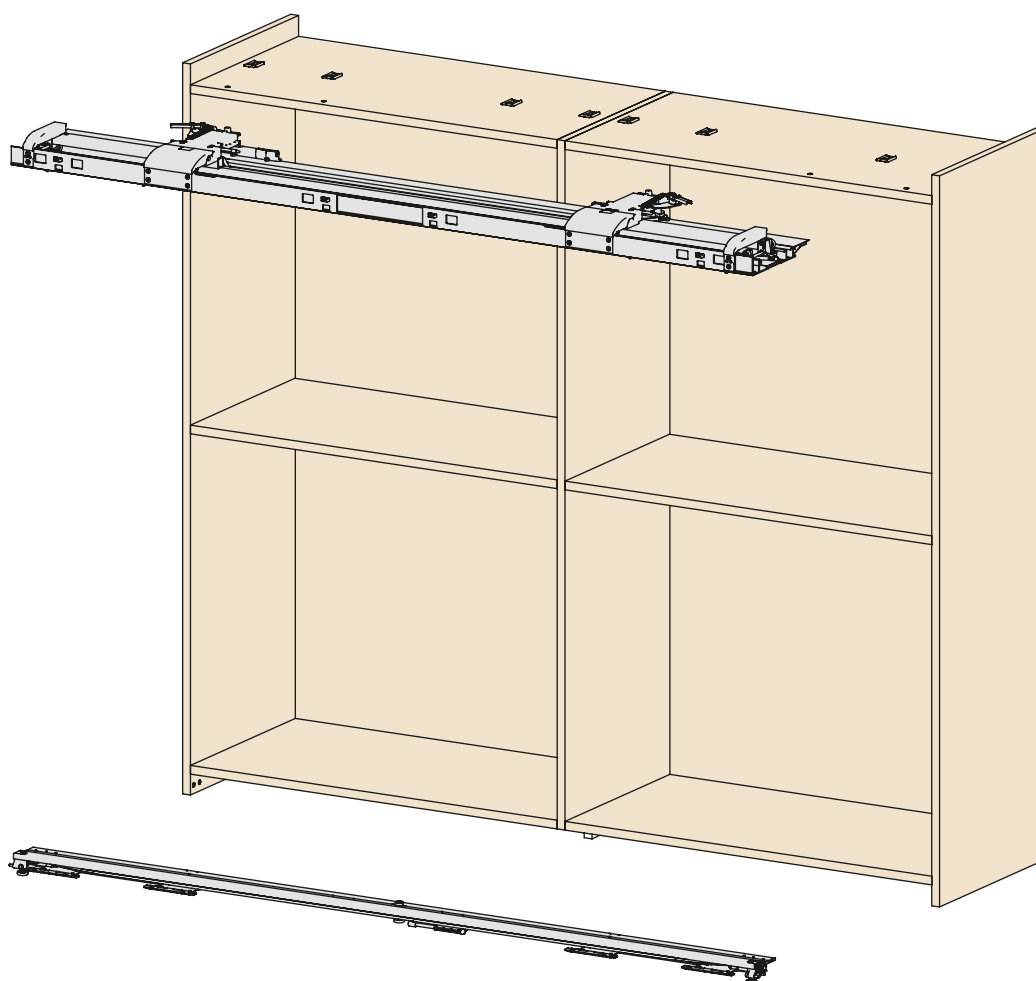

Slider L70

L70 is the coplanar system for cabinets with doors weighing up to 70 kg each. Thanks to the exclusive patented design of the Slider range, the precision-built carriages and tracks and to the revolutionary linear magnetic damper, **L70** delivers the smoothness and lightness of touch typical of Salice even with particularly heavy doors.

Available in two- or three-door variants, it can be specified with a customisable front cover. Its features of reliability, modularity and capacity make **L70** ideal for wardrobes in the bedrooms and for all large cabinets in general.

Slider L70

Technical information

Coplanar two and three-door system with linear magnetic damper.
Capacity 70 kg per door.

Individual door properties:

- max. weight per door 70 kg (evenly distributed)
- width: - min. 800 mm
- max. 2000 mm
- height: - max. 3000 mm
- thickness: - min. 18 mm
- max. with handle 45 mm
- material: a) wood or derived material
b) glass with metal frame

Door adjustment:

- vertical adjustment ± 5 mm
- horizontal adjustment ± 3.5 mm
- front adjustment: - upper ± 4 mm
- lower $\pm 1,5$ mm

Key feature

- Soft closing with magnetic technology.
- Aluminium and PVC guide tracks for smooth, silent movement.
- Pre-assembled mechanism for fast, safe assembly.
- Cushioned opening and closing.
- Extremely tough and long-lasting, subjected to 100,000 cycles of the stress test.
- Available also in 3-door configuration.