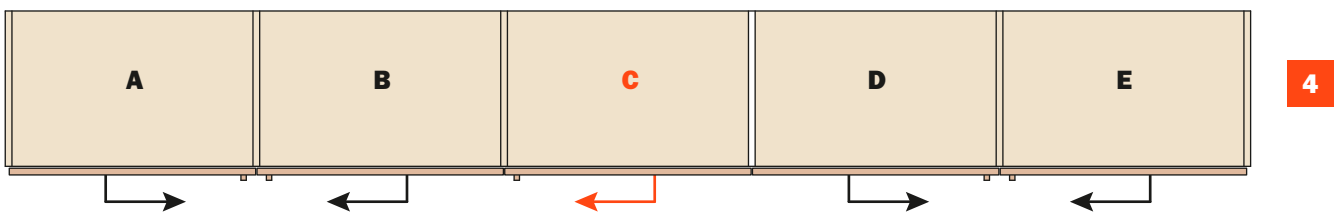

Slider L70

Technical information

Coplanar two and three-door system with linear magnetic damper.
Capacity 70 kg per door.

Individual door properties:

- max. weight per door 70 kg (evenly distributed)
- width: - min. 800 mm
- max. 2000 mm
- height: - max. 3000 mm
- thickness: - min. 18 mm
- max. with handle 45 mm
- material: a) wood or derived material
b) glass with metal frame

Possible solutions

A Total opening
B Total opening

A Total opening
B Total opening
C Partial opening

A Total opening
B Total opening
C Total opening
D Total opening

A Total opening
B Total opening
C Partial opening
D Total opening
E Total opening

Available versions

<p>Standard</p>		<p>Slider L70 Slider L100</p>	
<p>One</p>		<p>Slider L70</p>	
<p>One</p>		<p>Slider L70</p>	
<p>Step</p>		<p>Slider L70 Slider L100</p>	
<p>Reverso</p>		<p>Slider L70</p>	
<p>Three doors</p>		<p>Slider L70</p>	