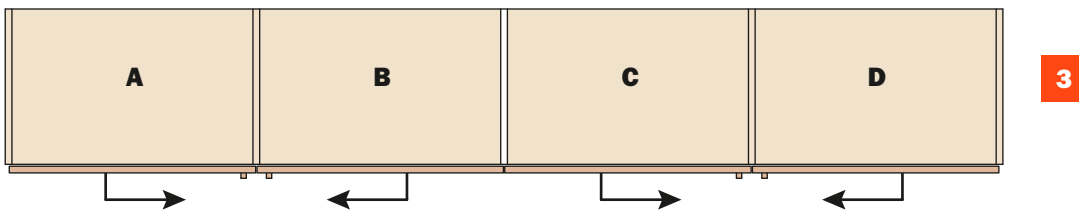

Slider L70

Technical information

Coplanar two and three-door system with linear magnetic damper.
Capacity 70 kg per door.

Individual door properties:

- max. weight per door 70 kg (evenly distributed)
- width: - min. 800 mm
- max. 2000 mm
- height: - max. 3000 mm
- thickness: - min. 18 mm
- max. with handle 45 mm
- material: a) wood or derived material
b) glass with metal frame

Door adjustment:

- vertical adjustment ± 5 mm
- horizontal adjustment ± 3.5 mm
- front adjustment: - upper ± 4 mm
- lower $\pm 1,5$ mm

Key feature

- Soft closing with magnetic technology.
- Aluminium and PVC guide tracks for smooth, silent movement.
- Pre-assembled mechanism for fast, safe assembly.
- Cushioned opening and closing.
- Extremely tough and long-lasting, subjected to 100,000 cycles of the stress test.
- Available also in 3-door configuration.

Possible solutions

A Total opening
B Total opening

A Total opening
B Total opening
C Partial opening

A Total opening
B Total opening
C Total opening
D Total opening

A Total opening
B Total opening
C Partial opening
D Total opening
E Total opening