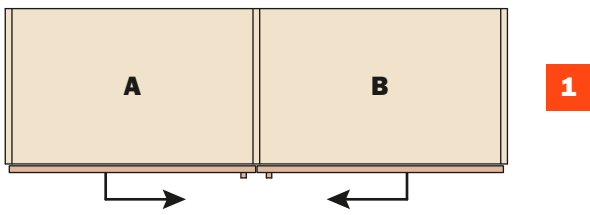

Slider L70

Technical information

Coplanar two and three-door system with linear magnetic damper.
Capacity 70 kg per door.

Individual door properties:

- max. weight per door 70 kg (evenly distributed)
- width: - min. 800 mm
- max. 2000 mm
- height: - max. 3000 mm
- thickness: - min. 18 mm
- max. with handle 45 mm
- material: a) wood or derived material
b) glass with metal frame

Door adjustment:

- vertical adjustment ± 5 mm
- horizontal adjustment ± 3.5 mm
- front adjustment: - upper ± 4 mm
- lower $\pm 1,5$ mm

Key feature

- Soft closing with magnetic technology.
- Aluminium and PVC guide tracks for smooth, silent movement.
- Pre-assembled mechanism for fast, safe assembly.
- Cushioned opening and closing.
- Extremely tough and long-lasting, subjected to 100,000 cycles of the stress test.
- Available also in 3-door configuration.

Possible solutions

A Total opening
B Total opening

A Total opening
B Total opening
C Partial opening

A Total opening
B Total opening
C Total opening
D Total opening

A Total opening
B Total opening
C Partial opening
D Total opening
E Total opening