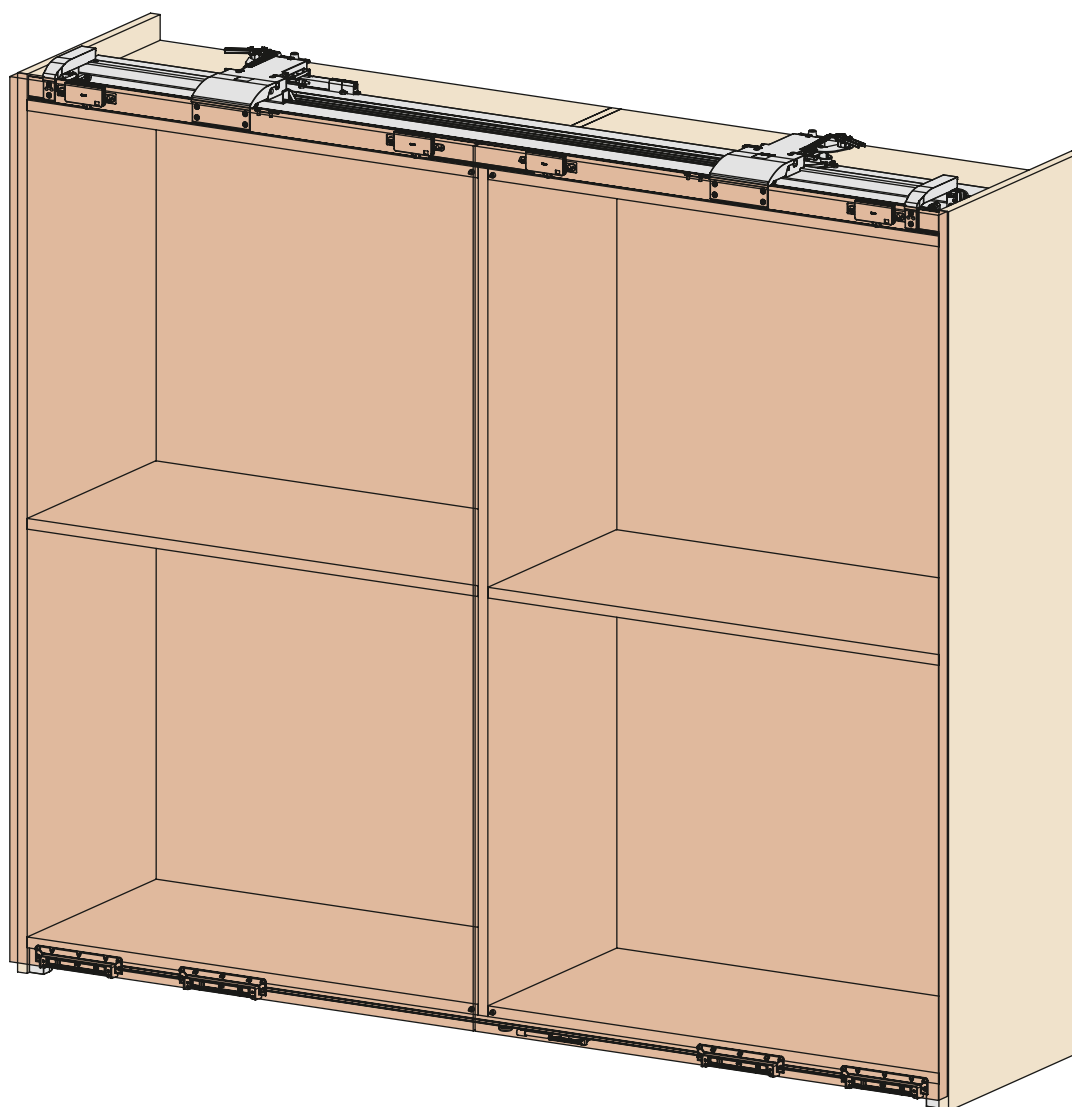

Slider L70

L70 is the coplanar system for cabinets with doors weighing up to 70 kg each. Thanks to the exclusive patented design of the Slider range, the precision-built carriages and tracks and to the revolutionary linear magnetic damper, **L70** delivers the smoothness and lightness of touch typical of Salice even with particularly heavy doors.

Available in two- or three-door variants, it can be specified with a customisable front cover. Its features of reliability, modularity and capacity make **L70** ideal for wardrobes in the bedrooms and for all large cabinets in general.

Slider L70

Technical information

Coplanar two and three-door system with linear magnetic damper.
Capacity 70 kg per door.

Individual door properties:

- max. weight per door 70 kg (evenly distributed)
- width: - min. 800 mm
- max. 2000 mm
- height: - max. 3000 mm
- thickness: - min. 18 mm
- max. with handle 45 mm
- material: a) wood or derived material
b) glass with metal frame

Door adjustment:

- vertical adjustment ± 5 mm
- horizontal adjustment ± 3.5 mm
- front adjustment: - upper ± 4 mm
- lower $\pm 1,5$ mm

Key feature

- Soft closing with magnetic technology.
- Aluminium and PVC guide tracks for smooth, silent movement.
- Pre-assembled mechanism for fast, safe assembly.
- Cushioned opening and closing.
- Extremely tough and long-lasting, subjected to 100,000 cycles of the stress test.
- Available also in 3-door configuration.