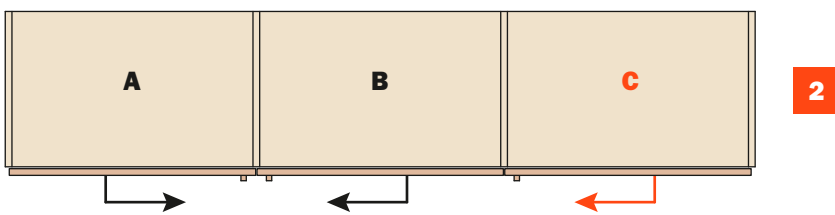

Slider L70

Technical information

Coplanar two and three-door system with linear magnetic damper.
Capacity 70 kg per door.

Individual door properties:

- max. weight per door 70 kg (evenly distributed)
- width: - min. 800 mm
- max. 2000 mm
- height: - max. 3000 mm
- thickness: - min. 18 mm
- max. with handle 45 mm
- material: a) wood or derived material
b) glass with metal frame

Door adjustment:

- vertical adjustment ± 5 mm
- horizontal adjustment ± 3.5 mm
- front adjustment: - upper ± 4 mm
- lower $\pm 1,5$ mm

Key feature

- Soft closing with magnetic technology.
- Aluminium and PVC guide tracks for smooth, silent movement.
- Pre-assembled mechanism for fast, safe assembly.
- Cushioned opening and closing.
- Extremely tough and long-lasting, subjected to 100,000 cycles of the stress test.
- Available also in 3-door configuration.

Possible solutions

A Total opening
B Total opening

A Total opening
B Total opening
C Partial opening

A Total opening
B Total opening
C Total opening
D Total opening

A Total opening
B Total opening
C Partial opening
D Total opening
E Total opening