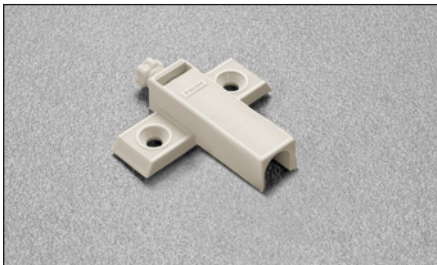

**DP80SNBR** - beige**DP80SNGR** - grey

Plastic adapter for release device.  
To be fixed with wood screws.  
7.5x32 mm drilling.  
Without assembly stop devices.  
**DP81SN\_R** = To be fixed with Euro screws.

Caps to be ordered separately.

**Packing**

Boxes 500 pcs.  
Pallets 12.000 pcs.

**DP83XXBR** - beige**DP83XXGR** - grey

Adjustable double plastic adapter for  
release device.  
To be fixed with wood screws.  
8+32 mm drilling.  
Without assembly stop devices.

Cover caps to be ordered separately.

**Packing**

Boxes 500 pcs.  
Pallets 12.000 pcs.

**DP84SNBR** - beige**DP84SNGR** - grey

Adjustable plastic adapter for release device.  
To be fixed with wood screws.  
8x32 mm drilling.  
Without assembly stop devices.

**Packing**

Boxes 500 pcs.  
Pallets 12.000 pcs.

**DP85SNBR** - beige**DP85SNGR** - grey

Adjustable plastic adapter for release device.  
To be fixed with wood screws.  
37x32 mm drilling.  
Without assembly stop devices.