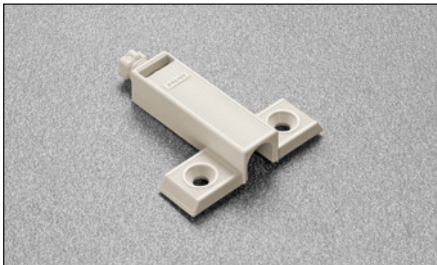

**DP80SNBR** - beige**DP80SNGR** - grey

Plastic adapter for release device.  
To be fixed with wood screws.  
7.5x32 mm drilling.  
Without assembly stop devices.  
**DP81SN\_R** = To be fixed with Euro screws.

**Packing**

Boxes 500 pcs.  
Pallets 12.000 pcs.

**DP82XXBR** - beige**DP82XXGR** - grey

Adjustable longitudinal plastic adapter  
for release device.  
To be fixed with wood screws.  
8+16 mm drilling.  
Without assembly stop devices.

Caps to be ordered separately.

**Packing**

Boxes 500 pcs.  
Pallets 12.000 pcs.

**DP83XXBR** - beige**DP83XXGR** - grey

Adjustable double plastic adapter for  
release device.  
To be fixed with wood screws.  
8+32 mm drilling.  
Without assembly stop devices.

Cover caps to be ordered separately.

**Packing**

Boxes 500 pcs.  
Pallets 12.000 pcs.

**DP84SNBR** - beige**DP84SNGR** - grey

Adjustable plastic adapter for release device.  
To be fixed with wood screws.  
8x32 mm drilling.  
Without assembly stop devices.