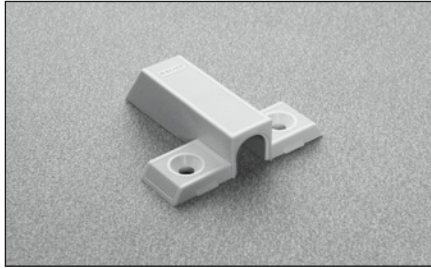

**DP80SNBR** - beige**DP80SNGR** - grey

Plastic adapter for release device.  
To be fixed with wood screws.  
7.5x32 mm drilling.  
Without assembly stop devices.  
**DP81SN\_R** = To be fixed with Euro screws.

**Packing**

Boxes 500 pcs.  
Pallets 12.000 pcs.

**DP80SNB** - beige**DP80SNG** - grey

Plastic adapter for release device.  
To be fixed with wood screws.  
7.5x32 mm drilling.  
With assembly stop devices.  
**DP81SN\_** = To be fixed with Euro screws.

**Packing**

Boxes 500 pcs.  
Pallets 12.000 pcs.

**DP82XXBR** - beige**DP82XXGR** - grey

Adjustable longitudinal plastic adapter  
for release device.  
To be fixed with wood screws.  
8+16 mm drilling.  
Without assembly stop devices.

Caps to be ordered separately.

**Packing**

Boxes 500 pcs.  
Pallets 12.000 pcs.

**DP83XXBR** - beige**DP83XXGR** - grey

Adjustable double plastic adapter for  
release device.  
To be fixed with wood screws.  
8+32 mm drilling.  
Without assembly stop devices.