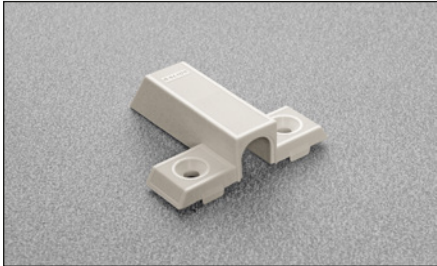

**DP80SNBR** - beige**DP80SNGR** - grey

Plastic adapter for release device.  
To be fixed with wood screws.  
7.5x32 mm drilling.  
Without assembly stop devices.  
**DP81SN\_R** = To be fixed with Euro screws.

**Packing**

Boxes 500 pcs.  
Pallets 12.000 pcs.

**DP80SNB** - beige**DP80SNG** - grey

Plastic adapter for release device.  
To be fixed with wood screws.  
7.5x32 mm drilling.  
With assembly stop devices.  
**DP81SN\_** = To be fixed with Euro screws.

**Packing**

Boxes 500 pcs.  
Pallets 12.000 pcs.

**DP82XXBR** - beige**DP82XXGR** - grey

Adjustable longitudinal plastic adapter  
for release device.  
To be fixed with wood screws.  
8+16 mm drilling.  
Without assembly stop devices.

Caps to be ordered separately.

**Packing**

Boxes 500 pcs.  
Pallets 12.000 pcs.

**DP83XXBR** - beige**DP83XXGR** - grey

Adjustable double plastic adapter for  
release device.  
To be fixed with wood screws.  
8+32 mm drilling.  
Without assembly stop devices.