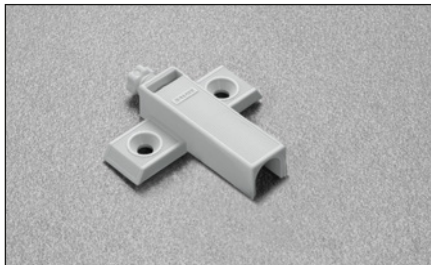

Cover caps to be ordered separately.

**Packing**

Boxes 500 pcs.  
Pallets 12.000 pcs.

**DP84SNBR** - beige**DP84SNGR** - grey

Adjustable plastic adapter for release device.  
To be fixed with wood screws.  
8x32 mm drilling.  
Without assembly stop devices.

**Packing**

Boxes 500 pcs.  
Pallets 12.000 pcs.

**DP85SNBR** - beige**DP85SNGR** - grey

Adjustable plastic adapter for release device.  
To be fixed with wood screws.  
37x32 mm drilling.  
Without assembly stop devices.