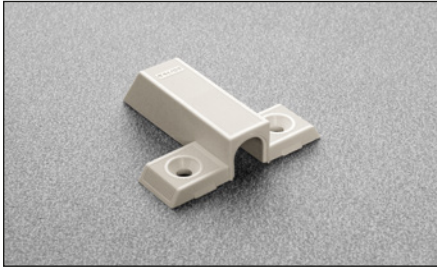

**DP80SNBR** - beige**DP80SNGR** - grey

Plastic adapter for release device.  
To be fixed with wood screws.  
7.5x32 mm drilling.  
Without assembly stop devices.  
**DP81SN\_R** = To be fixed with Euro screws.

**Packing**

Boxes 500 pcs.  
Pallets 12.000 pcs.

**DP80SNB** - beige**DP80SNG** - grey

Plastic adapter for release device.  
To be fixed with wood screws.  
7.5x32 mm drilling.  
With assembly stop devices.  
**DP81SN\_** = To be fixed with Euro screws.

**Packing**

Boxes 500 pcs.  
Pallets 12.000 pcs.

**DP82XXBR** - beige**DP82XXGR** - grey

Adjustable longitudinal plastic adapter  
for release device.  
To be fixed with wood screws.  
8+16 mm drilling.  
Without assembly stop devices.

Caps to be ordered separately.

**Packing**

Boxes 500 pcs.  
Pallets 12.000 pcs.

**DP83XXBR** - beige**DP83XXGR** - grey

Adjustable double plastic adapter for  
release device.  
To be fixed with wood screws.  
8+32 mm drilling.  
Without assembly stop devices.