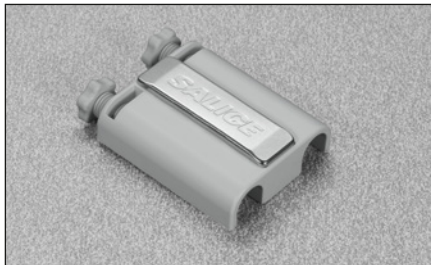

**DP80SNBR** - beige**DP80SNGR** - grey

Plastic adapter for release device.  
To be fixed with wood screws.  
7.5x32 mm drilling.  
Without assembly stop devices.  
**DP81SN\_R** = To be fixed with Euro screws.

**Packing**

Boxes 500 pcs.  
Pallets 12.000 pcs.

**DP80SNB** - beige**DP80SNG** - grey

Plastic adapter for release device.  
To be fixed with wood screws.  
7.5x32 mm drilling.  
With assembly stop devices.  
**DP81SN\_** = To be fixed with Euro screws.

**Packing**

Boxes 500 pcs.  
Pallets 12.000 pcs.

**DP82XXBR** - beige**DP82XXGR** - grey

Adjustable longitudinal plastic adapter  
for release device.  
To be fixed with wood screws.  
8+16 mm drilling.  
Without assembly stop devices.

Caps to be ordered separately.

**Packing**

Boxes 500 pcs.  
Pallets 12.000 pcs.

**DP83XXBR** - beige**DP83XXGR** - grey

Adjustable double plastic adapter for  
release device.  
To be fixed with wood screws.  
8+32 mm drilling.  
Without assembly stop devices.