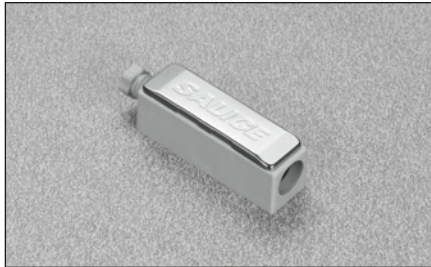

**DP80SNBR** - beige**DP80SNGR** - grey

Plastic adapter for release device.  
To be fixed with wood screws.  
7.5x32 mm drilling.  
Without assembly stop devices.  
**DP81SN\_R** = To be fixed with Euro screws.

**Packing**

Boxes 500 pcs.  
Pallets 12.000 pcs.

**DP80SNB** - beige**DP80SNG** - grey

Plastic adapter for release device.  
To be fixed with wood screws.  
7.5x32 mm drilling.  
With assembly stop devices.  
**DP81SN\_** = To be fixed with Euro screws.

**Packing**

Boxes 500 pcs.  
Pallets 12.000 pcs.

**DP82XXBR** - beige**DP82XXGR** - grey

Adjustable longitudinal plastic adapter  
for release device.  
To be fixed with wood screws.  
8+16 mm drilling.  
Without assembly stop devices.

Caps to be ordered separately.

**Packing**

Boxes 500 pcs.  
Pallets 12.000 pcs.

**DP83XXBR** - beige**DP83XXGR** - grey

Adjustable double plastic adapter for  
release device.  
To be fixed with wood screws.  
8+32 mm drilling.  
Without assembly stop devices.