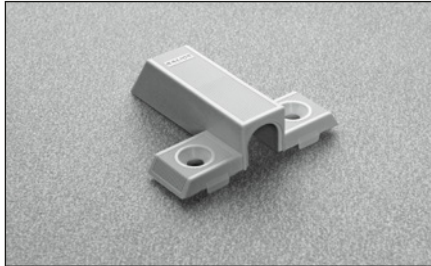

**DP80SNBR** - beige**DP80SNGR** - grey

Plastic adapter for release device.  
To be fixed with wood screws.  
7.5x32 mm drilling.  
Without assembly stop devices.  
**DP81SN\_R** = To be fixed with Euro screws.

**Packing**

Boxes 500 pcs.  
Pallets 12.000 pcs.

**DP80SNB** - beige**DP80SNG** - grey

Plastic adapter for release device.  
To be fixed with wood screws.  
7.5x32 mm drilling.  
With assembly stop devices.  
**DP81SN\_** = To be fixed with Euro screws.

**Packing**

Boxes 500 pcs.  
Pallets 12.000 pcs.

**DP82XXBR** - beige**DP82XXGR** - grey

Adjustable longitudinal plastic adapter  
for release device.  
To be fixed with wood screws.  
8+16 mm drilling.  
Without assembly stop devices.

Caps to be ordered separately.

**Packing**

Boxes 500 pcs.  
Pallets 12.000 pcs.

**DP83XXBR** - beige**DP83XXGR** - grey

Adjustable double plastic adapter for  
release device.  
To be fixed with wood screws.  
8+32 mm drilling.  
Without assembly stop devices.