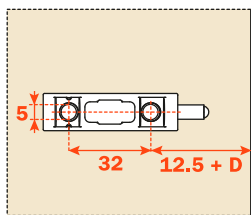

## Smove - Adapter to be screw fixed to the door

### D078XX9

Longitudinal inclined die-cast adapter.  
To be fixed with wood screws or Euroscrews.

Without assembly stop device.  
It is suggested that the adapter is positioned near the centre of the height of the door.