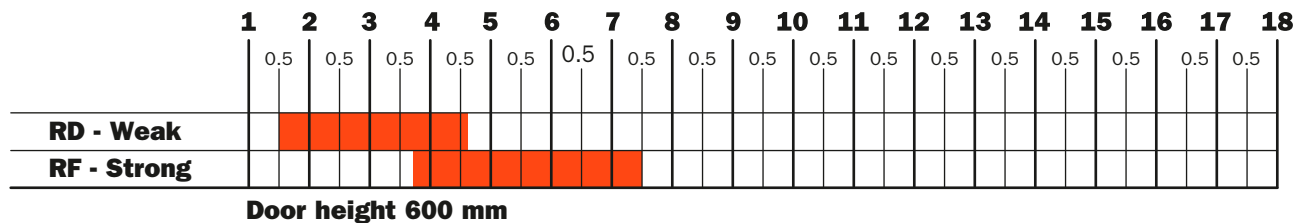

## EvoLift • Flap door opening system Charts to select the strength of the system

Charts to select the exact system suitable for the dimensions and weight of the door.  
It is suggested that some attachment trials are made.  
Our technical Assistance Service is at your disposal for any additional information.

### Single system

Charts to select the exact system suitable for the dimensions and weight of the door.  
It is suggested that some attachment trials are made.  
Our technical Assistance Service is at your disposal for any additional information.