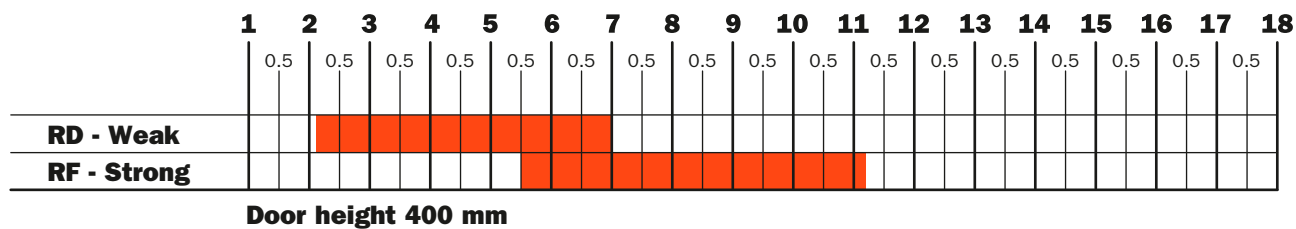

## EvoLift • Flap door opening system Charts to select the strength of the system

Charts to select the exact system suitable for the dimensions and weight of the door.  
It is suggested that some attachment trials are made.  
Our technical Assistance Service is at your disposal for any additional information.

### Single system

Charts to select the exact system suitable for the dimensions and weight of the door.  
It is suggested that some attachment trials are made.  
Our technical Assistance Service is at your disposal for any additional information.