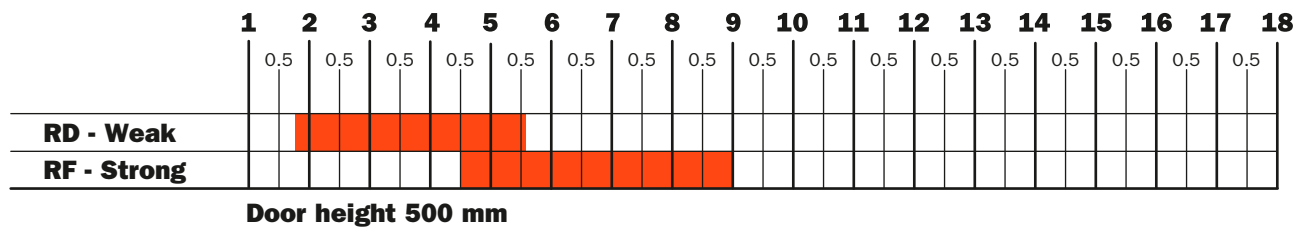

## EvoLift • Flap door opening system Charts to select the strength of the system

Charts to select the exact system suitable for the dimensions and weight of the door.  
It is suggested that some attachment trials are made.  
Our technical Assistance Service is at your disposal for any additional information.

### Single system

Charts to select the exact system suitable for the dimensions and weight of the door.  
It is suggested that some attachment trials are made.  
Our technical Assistance Service is at your disposal for any additional information.