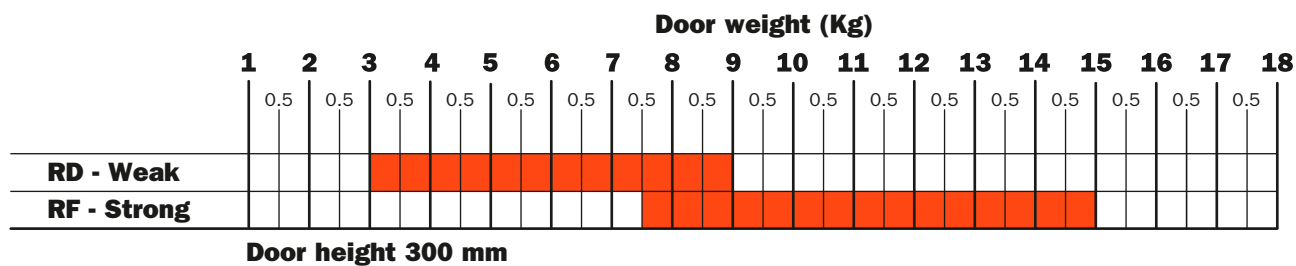

## EvoLift • Flap door opening system Charts to select the strength of the system

Charts to select the exact system suitable for the dimensions and weight of the door.  
It is suggested that some attachment trials are made.  
Our technical Assistance Service is at your disposal for any additional information.

### Single system

Charts to select the exact system suitable for the dimensions and weight of the door.  
It is suggested that some attachment trials are made.  
Our technical Assistance Service is at your disposal for any additional information.

### Double system