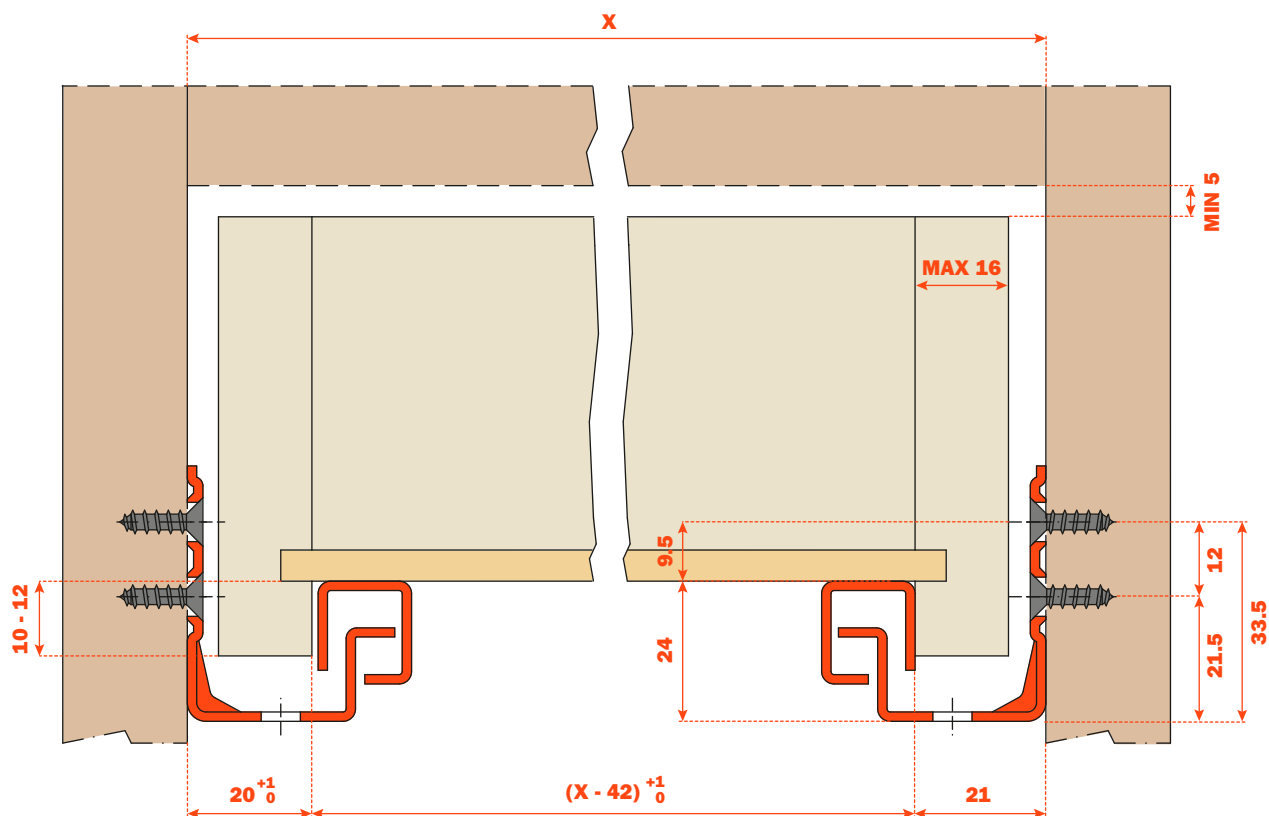

Futura Self-closing 61500 - Concealed runner

Part-extension runner fixed to the drawer by clip.

Product features

- Dynamic load capacity 294 N (30 Kg).
- Self-closing device on drawer.
- Safety system that prevents the drawers from turning over.
- Drawer height adjustment +2.5 mm.
- The drawer is maintained parallel with the cabinet side during opening.
- Compatible with ART. 65500.
- Finish: bright zinc-plated.

Dimensions

Part number

To be screw fixed
Screw TSP \varnothing 3.5 mm

BASIC PART NUMBER	RUNNER LENGTH (LN)	=	MIN. DEPTH OF THE CABINET (PM)
1061500250200	250		250
1061500270200	270		270
1061500300200	300		300
1061500350200	350		350
1061500400200	400		400
1061500450200	450		450
1061500470200	470		470
1061500500200	500		500
1061500550200	550		550
1061500600200	600		600

Fixing the drawer onto the runners

Clip 1071000010100

Detail of the clip with tool free integrated height adjustment.