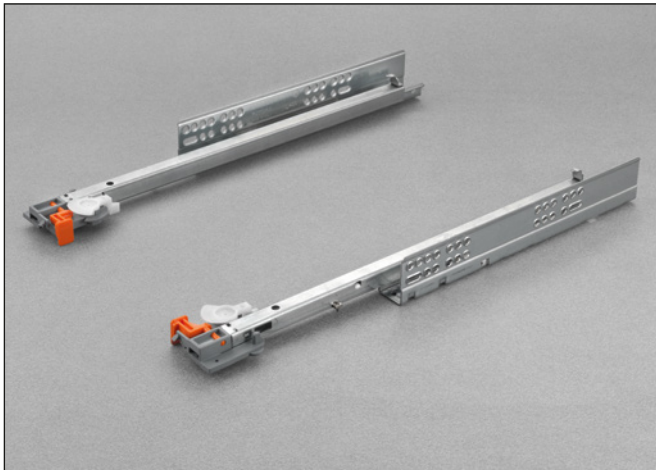

**Futura Self-closing 61200 - Concealed runner**

Part-extension runner fixed to the drawer by pin-fix clip.

**Product features**

- Dynamic load capacity 294 N (30 Kg).
- Self-closing device on drawer.
- Safety system that prevents the drawers from turning over.
- Drawer height adjustment +3 mm.
- The drawer is maintained parallel with the cabinet side during opening.
- Drawer fixing without screws.
- Compatible with ART. 65200.
- Finish: bright zinc-plated.

**Dimensions**

## Part number

To be screw fixed  
Screw TSP  $\varnothing$  3.5 mm

BASIC PART NUMBER	RUNNER LENGTH (LN)	=	MIN. DEPTH OF THE CABINET (PM)
<b>1061200250200</b>	250		250
<b>1061200270200</b>	270		270
<b>1061200300200</b>	300		300
<b>1061200350200</b>	350		350
<b>1061200400200</b>	400		400
<b>1061200450200</b>	450		450
<b>1061200470200</b>	470		470
<b>1061200500200</b>	500		500
<b>1061200550200</b>	550		550
<b>1061200600200</b>	600		600

## Fixing the drawer onto the runners

The flexibility of the system enables the locating pin to be engaged simply by placing the drawer onto the runners and closing it.

Detail of the pin-fix clip premounted on the runner, with: