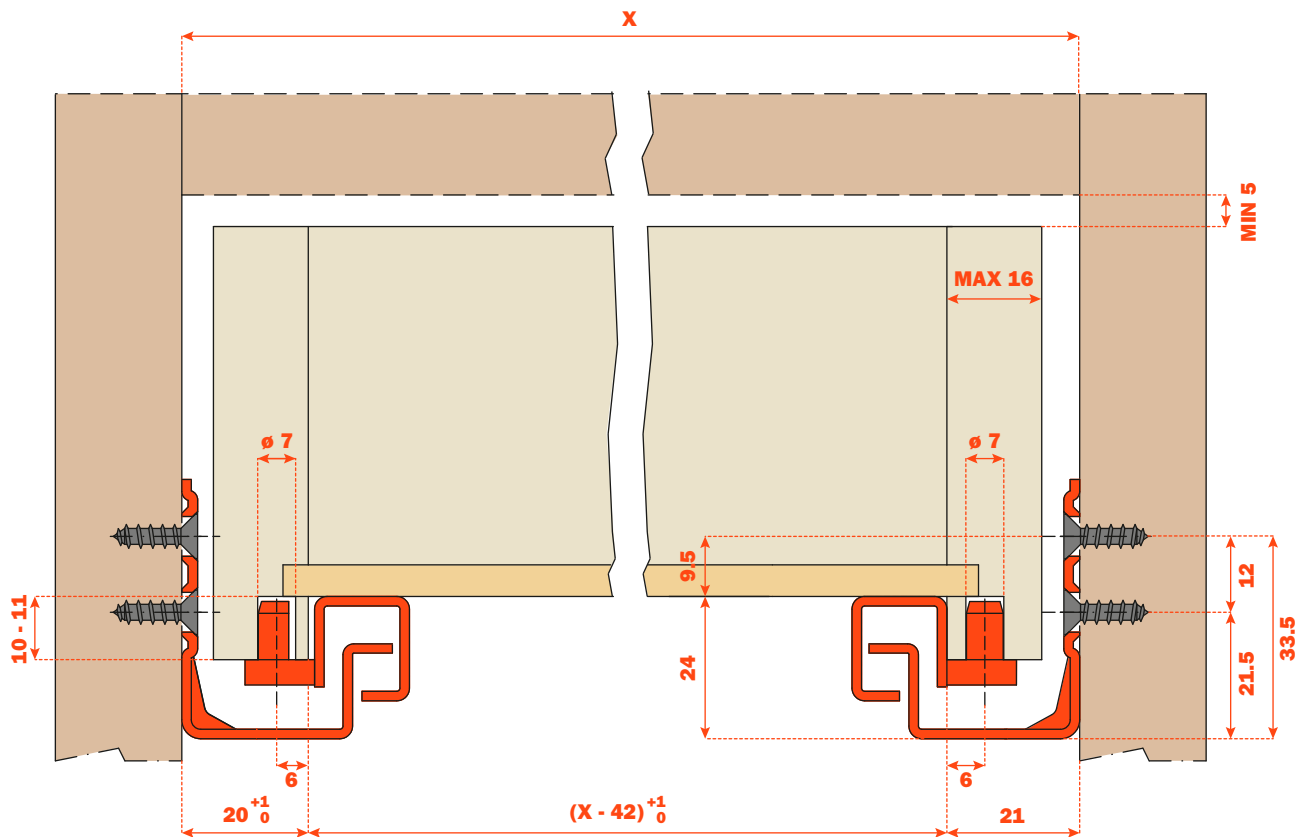

**Futura Self-closing 61200 - Concealed runner**

Part-extension runner fixed to the drawer by pin-fix clip.

**Product features**

- Dynamic load capacity 294 N (30 Kg).
- Self-closing device on drawer.
- Safety system that prevents the drawers from turning over.
- Drawer height adjustment +3 mm.
- The drawer is maintained parallel with the cabinet side during opening.
- Drawer fixing without screws.
- Compatible with ART. 65200.
- Finish: bright zinc-plated.

**Dimensions**

## Part number

To be screw fixed  
Screw TSP  $\varnothing$  3.5 mm

BASIC PART NUMBER	RUNNER LENGTH (LN)	=	MIN. DEPTH OF THE CABINET (PM)
<b>1061200250200</b>	250		250
<b>1061200270200</b>	270		270
<b>1061200300200</b>	300		300
<b>1061200350200</b>	350		350
<b>1061200400200</b>	400		400
<b>1061200450200</b>	450		450
<b>1061200470200</b>	470		470
<b>1061200500200</b>	500		500
<b>1061200550200</b>	550		550
<b>1061200600200</b>	600		600

## Fixing the drawer onto the runners

The flexibility of the system enables the locating pin to be engaged simply by placing the drawer onto the runners and closing it.

Detail of the pin-fix clip premounted on the runner, with: