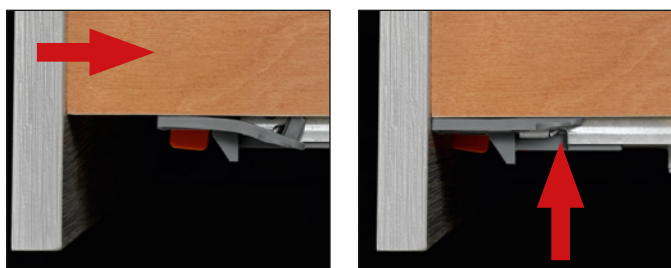

**Futura Self-closing 61200 - Concealed runner**

Part-extension runner fixed to the drawer by pin-fix clip.

**Product features**

- Dynamic load capacity 294 N (30 Kg).
- Self-closing device on drawer.
- Safety system that prevents the drawers from turning over.
- Drawer height adjustment +3 mm.
- The drawer is maintained parallel with the cabinet side during opening.
- Drawer fixing without screws.
- Compatible with ART. 65200.
- Finish: bright zinc-plated.

## Part number

To be screw fixed  
Screw TSP  $\varnothing$  3.5 mm

BASIC PART NUMBER	RUNNER LENGTH (LN)	=	MIN. DEPTH OF THE CABINET (PM)
<b>1061200250200</b>	250		250
<b>1061200270200</b>	270		270
<b>1061200300200</b>	300		300
<b>1061200350200</b>	350		350
<b>1061200400200</b>	400		400
<b>1061200450200</b>	450		450
<b>1061200470200</b>	470		470
<b>1061200500200</b>	500		500
<b>1061200550200</b>	550		550
<b>1061200600200</b>	600		600

## Fixing the drawer onto the runners

The flexibility of the system enables the locating pin to be engaged simply by placing the drawer onto the runners and closing it.

Detail of the pin-fix clip premounted on the runner, with: