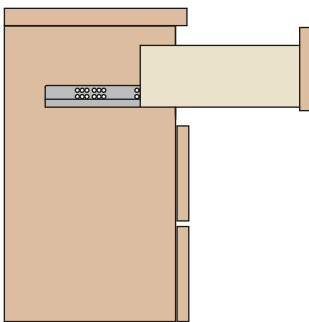

**Futura Self-closing 61200 - Concealed runner**

Part-extension runner fixed to the drawer by pin-fix clip.

**Product features**

- Dynamic load capacity 294 N (30 Kg).
- Self-closing device on drawer.
- Safety system that prevents the drawers from turning over.
- Drawer height adjustment +3 mm.
- The drawer is maintained parallel with the cabinet side during opening.
- Drawer fixing without screws.
- Compatible with ART. 65200.
- Finish: bright zinc-plated.

**Dimensions**

## Part number

To be screw fixed  
Screw TSP  $\varnothing$  3.5 mm

BASIC PART NUMBER	RUNNER LENGTH (LN)	=	MIN. DEPTH OF THE CABINET (PM)
<b>1061200250200</b>	250		250
<b>1061200270200</b>	270		270
<b>1061200300200</b>	300		300
<b>1061200350200</b>	350		350
<b>1061200400200</b>	400		400
<b>1061200450200</b>	450		450
<b>1061200470200</b>	470		470
<b>1061200500200</b>	500		500
<b>1061200550200</b>	550		550
<b>1061200600200</b>	600		600

## Fixing the drawer onto the runners

The flexibility of the system enables the locating pin to be engaged simply by placing the drawer onto the runners and closing it.

Detail of the pin-fix clip premounted on the runner, with: