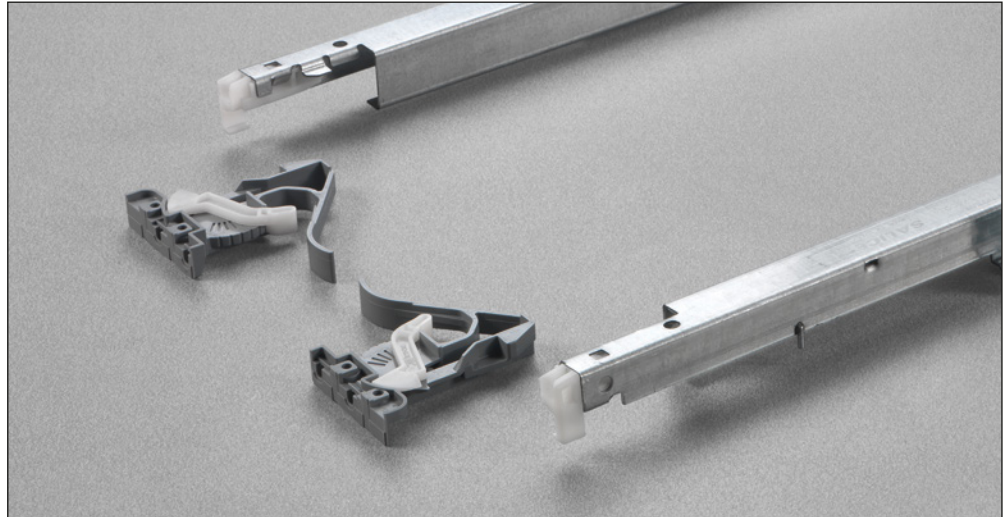

Futura Self-closing 65500 - Concealed runner

Full-extension runner fixed to the drawer by clip.

Product features

- Dynamic load capacity 294 N (30 Kg).
- Self-closing device on drawer.
- Safety system that prevents the drawers from turning over.
- Drawer height adjustment +2.5 mm with clip 10 710.
- Drawer height adjustment +2.5, side adjustment ±1.5 mm, depth adjustment ±2 mm with clip 10 750.
- The drawer is maintained parallel with the cabinet side during opening.
- Compatible with ART. 61500.
- Finish: bright zinc-plated.

Dimensions

Part number

To be screw fixed
Screw TSP \varnothing 3.5 mm

BASIC PART NUMBER	RUNNER LENGTH (LN)	MIN. DEPTH OF THE CABINET (PM)
1065500250200	250	260
1065500270200	270	280
1065500300200	300	310
1065500350200	350	360
1065500400200	400	410
1065500450200	450	460
1065500470200	470	480
1065500500200	500	510
1065500550200	550	555
1065500600200	600	605

Fixing the drawer onto the runners

Clip 1071000010100

Detail of the clip with tool free integrated height adjustment.

Clip 1075000010100

Detail of the tool free integrated 3-way adjustment clip (height, depth and side adjustment).