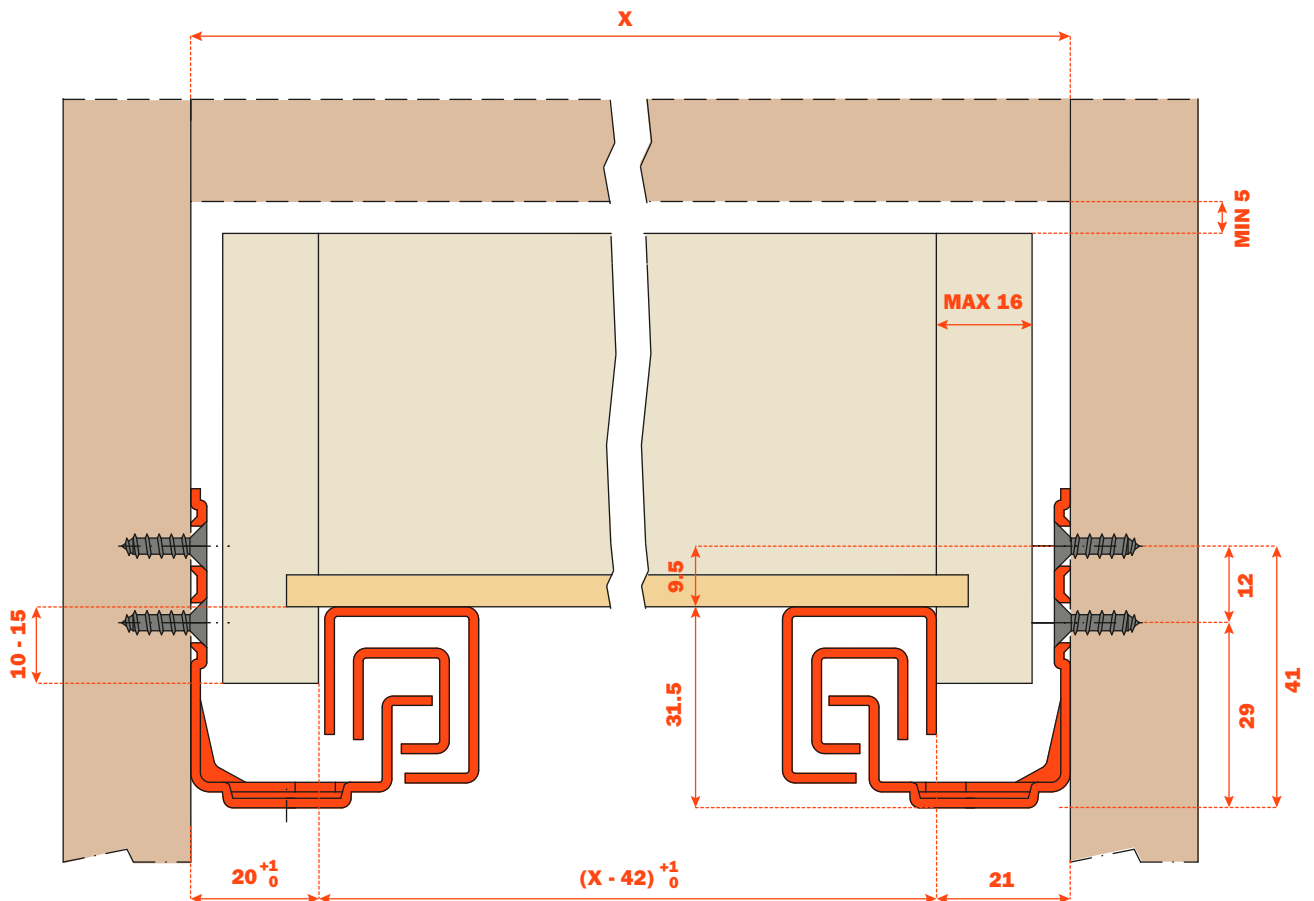

Futura Self-closing 65500 - Concealed runner

Full-extension runner fixed to the drawer by clip.

Product features

- Dynamic load capacity 294 N (30 Kg).
- Self-closing device on drawer.
- Safety system that prevents the drawers from turning over.
- Drawer height adjustment +2.5 mm with clip 10 710.
- Drawer height adjustment +2.5, side adjustment ±1.5 mm, depth adjustment ±2 mm with clip 10 750.
- The drawer is maintained parallel with the cabinet side during opening.
- Compatible with ART. 61500.
- Finish: bright zinc-plated.

Dimensions

Part number

To be screw fixed
Screw TSP \varnothing 3.5 mm

BASIC PART NUMBER	RUNNER LENGTH (LN)	MIN. DEPTH OF THE CABINET (PM)
1065500250200	250	260
1065500270200	270	280
1065500300200	300	310
1065500350200	350	360
1065500400200	400	410
1065500450200	450	460
1065500470200	470	480
1065500500200	500	510
1065500550200	550	555
1065500600200	600	605

Fixing the drawer onto the runners

Clip 1071000010100

Detail of the clip with tool free integrated height adjustment.

Clip 1075000010100

Detail of the tool free integrated 3-way adjustment clip (height, depth and side adjustment).