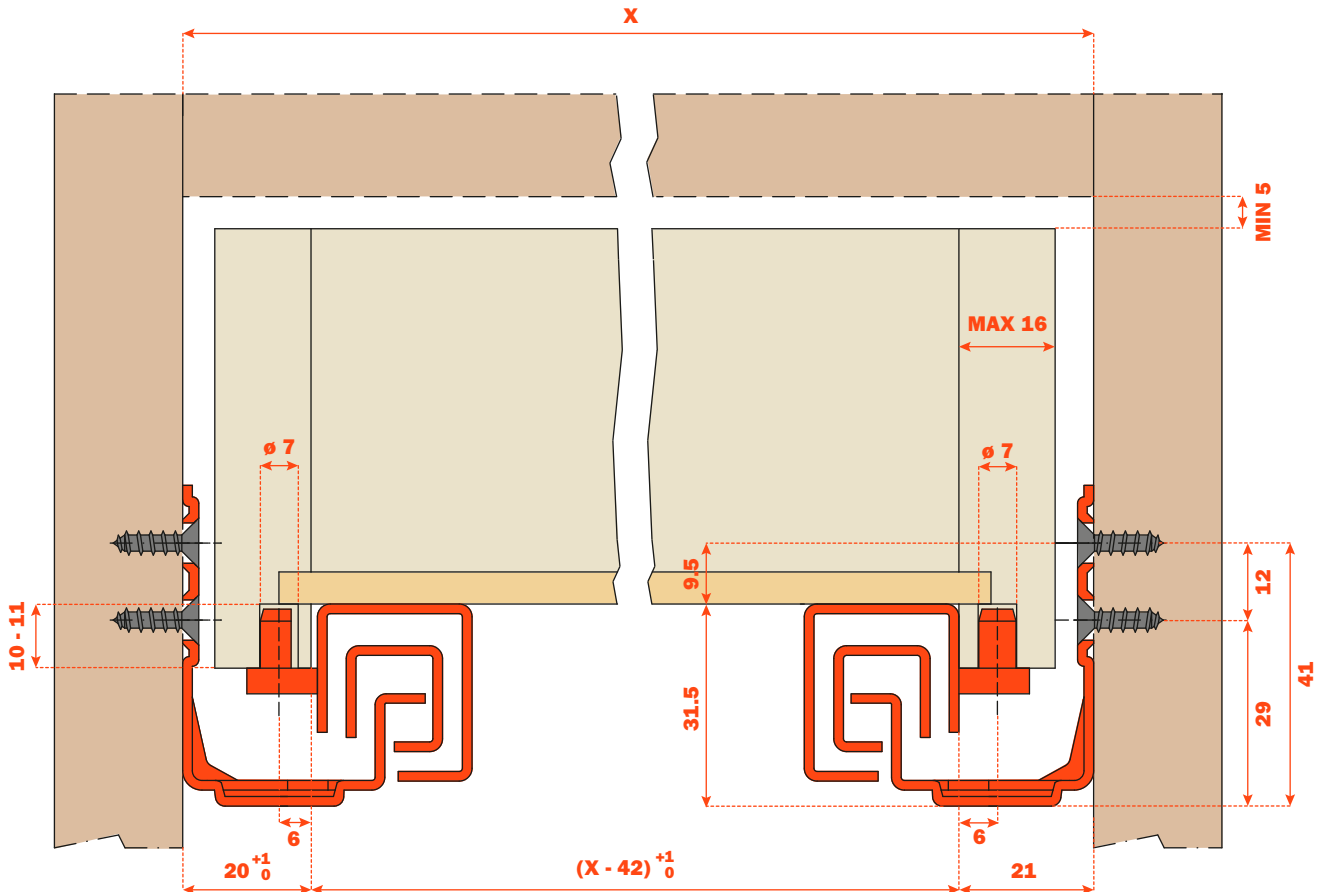

**Futura Self-closing 65200 - Concealed runner**

**Full-extension runner fixed to the drawer by pin-fix clip.**

**Product features**

- Dynamic load capacity 294 N (30 Kg).
- Self-closing device on drawer.
- Safety system that prevents the drawers from turning over.
- Drawer height adjustment +3 mm.
- The drawer is maintained parallel with the cabinet side during opening.
- Drawer fixing without screws.
- Compatible with ART. 61200.
- Finish: bright zinc-plated.

**Dimensions**

## Part number

To be screw fixed  
Screw TSP  $\varnothing$  3.5 mm

BASIC PART NUMBER	RUNNER LENGTH (LN)	MIN. DEPTH OF THE CABINET (PM)
<b>1065200250200</b>	250	260
<b>1065200270200</b>	270	280
<b>1065200300200</b>	300	310
<b>1065200350200</b>	350	360
<b>1065200400200</b>	400	410
<b>1065200450200</b>	450	460
<b>1065200470200</b>	470	480
<b>1065200500200</b>	500	510
<b>1065200550200</b>	550	555
<b>1065200600200</b>	600	605

## Fixing the drawer onto the runners

The flexibility of the system enables the locating pin to be engaged simply by placing the drawer onto the runners and closing it.

Detail of the pin-fix clip premounted on the runner, with: