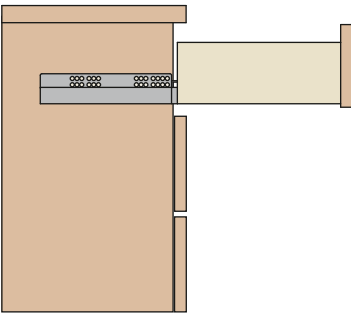

**Futura Self-closing 65200 - Concealed runner**

**Full-extension runner fixed to the drawer by pin-fix clip.**

**Product features**

- Dynamic load capacity 294 N (30 Kg).
- Self-closing device on drawer.
- Safety system that prevents the drawers from turning over.
- Drawer height adjustment +3 mm.
- The drawer is maintained parallel with the cabinet side during opening.
- Drawer fixing without screws.
- Compatible with ART. 61200.
- Finish: bright zinc-plated.

**Dimensions**

## Part number

To be screw fixed  
Screw TSP  $\varnothing$  3.5 mm

BASIC PART NUMBER	RUNNER LENGTH (LN)	MIN. DEPTH OF THE CABINET (PM)
<b>1065200250200</b>	250	260
<b>1065200270200</b>	270	280
<b>1065200300200</b>	300	310
<b>1065200350200</b>	350	360
<b>1065200400200</b>	400	410
<b>1065200450200</b>	450	460
<b>1065200470200</b>	470	480
<b>1065200500200</b>	500	510
<b>1065200550200</b>	550	555
<b>1065200600200</b>	600	605

## Fixing the drawer onto the runners

The flexibility of the system enables the locating pin to be engaged simply by placing the drawer onto the runners and closing it.

Detail of the pin-fix clip premounted on the runner, with: