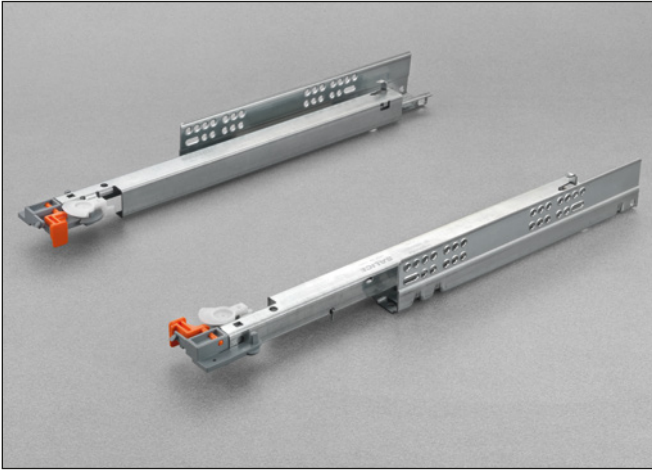

**Futura Self-closing 65200 - Concealed runner**

**Full-extension runner fixed to the drawer by pin-fix clip.**

**Product features**

- Dynamic load capacity 294 N (30 Kg).
- Self-closing device on drawer.
- Safety system that prevents the drawers from turning over.
- Drawer height adjustment +3 mm.
- The drawer is maintained parallel with the cabinet side during opening.
- Drawer fixing without screws.
- Compatible with ART. 61200.
- Finish: bright zinc-plated.

**Dimensions**

## Part number

To be screw fixed  
Screw TSP  $\varnothing$  3.5 mm

BASIC PART NUMBER	RUNNER LENGTH (LN)	MIN. DEPTH OF THE CABINET (PM)
<b>1065200250200</b>	250	260
<b>1065200270200</b>	270	280
<b>1065200300200</b>	300	310
<b>1065200350200</b>	350	360
<b>1065200400200</b>	400	410
<b>1065200450200</b>	450	460
<b>1065200470200</b>	470	480
<b>1065200500200</b>	500	510
<b>1065200550200</b>	550	555
<b>1065200600200</b>	600	605

## Fixing the drawer onto the runners

The flexibility of the system enables the locating pin to be engaged simply by placing the drawer onto the runners and closing it.

Detail of the pin-fix clip premounted on the runner, with: