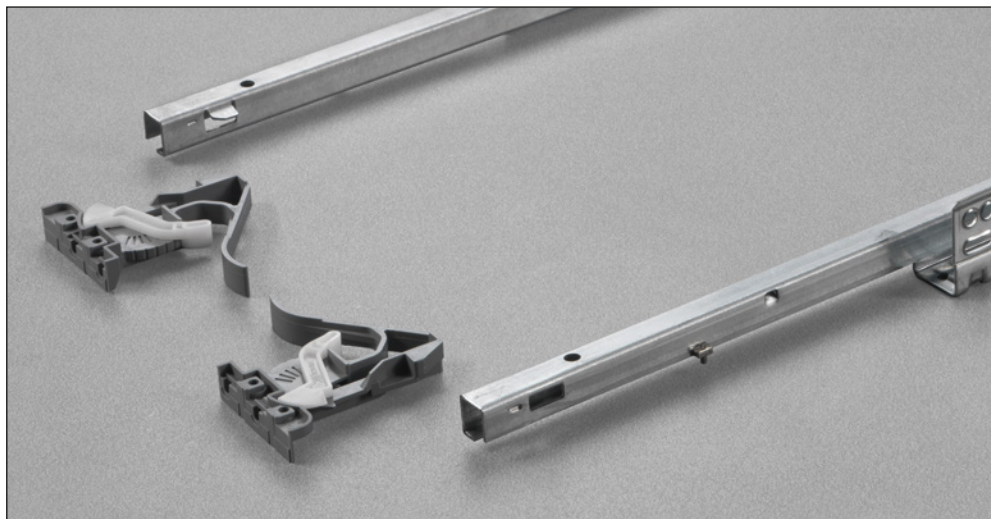

Futura Smove 61550 - Concealed runner

Part-extension runner fixed to the drawer by clip.

Smove: fully integrated in the runner, decelerates the closing action of the drawer.

Product features

- Dynamic load capacity N 294 (Kg 30).
- Smove decelerated closing.
- Safety system that prevents the drawers from turning over.
- Drawer height adjustment +2,5 mm.
- The drawer is maintained parallel with the cabinet side during opening.
- Compatible with ART. 65550.
- Finish: bright zinc-plated.

Dimensions

Part number

To be screw fixed
Screw TSP \varnothing 3.5 mm

BASIC PART NUMBER	RUNNER LENGTH (LN)	=	MIN. DEPTH OF THE CABINET (PM)
1061550250200	250		250
1061550270200	270		270
1061550300200	300		300
1061550350200	350		350
1061550400200	400		400
1061550450200	450		450
1061550470200	470		470
1061550500200	500		500
1061550550200	550		550
1061550600200	600		600

Fixing the drawer onto the runners

Clip 1071000010100

Detail of the clip with tool free integrated height adjustment.

Detail of the Smove system integrated into the runner which allows the decelerated closing of the drawers.