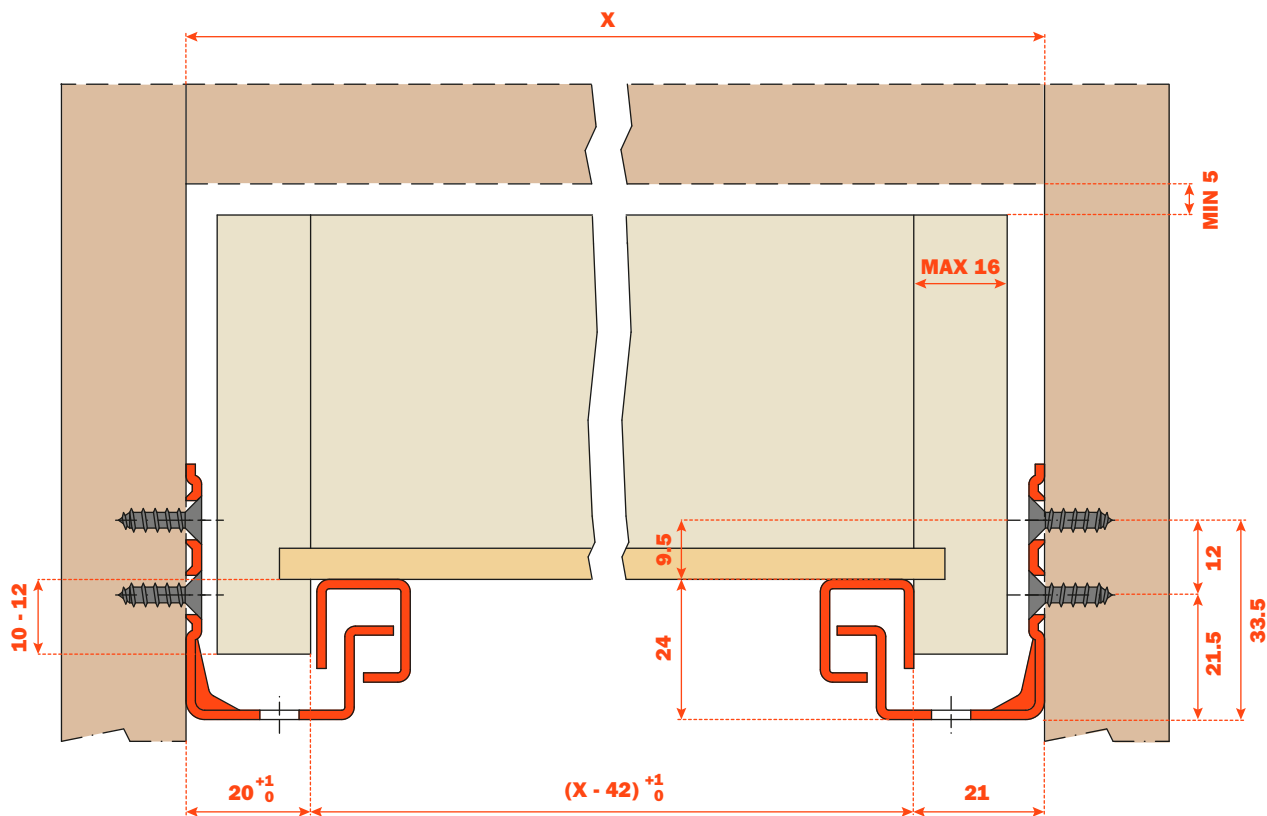

Futura Smove 61550 - Concealed runner

Part-extension runner fixed to the drawer by clip.

Smove: fully integrated in the runner, decelerates the closing action of the drawer.

Product features

- Dynamic load capacity N 294 (Kg 30).
- Smove decelerated closing.
- Safety system that prevents the drawers from turning over.
- Drawer height adjustment +2,5 mm.
- The drawer is maintained parallel with the cabinet side during opening.
- Compatible with ART. 65550.
- Finish: bright zinc-plated.

Dimensions

Part number

To be screw fixed
Screw TSP \varnothing 3.5 mm

BASIC PART NUMBER	RUNNER LENGTH (LN)	=	MIN. DEPTH OF THE CABINET (PM)
1061550250200	250		250
1061550270200	270		270
1061550300200	300		300
1061550350200	350		350
1061550400200	400		400
1061550450200	450		450
1061550470200	470		470
1061550500200	500		500
1061550550200	550		550
1061550600200	600		600

Fixing the drawer onto the runners

Clip 1071000010100

Detail of the clip with tool free integrated height adjustment.

Detail of the Smove system integrated into the runner which allows the decelerated closing of the drawers.