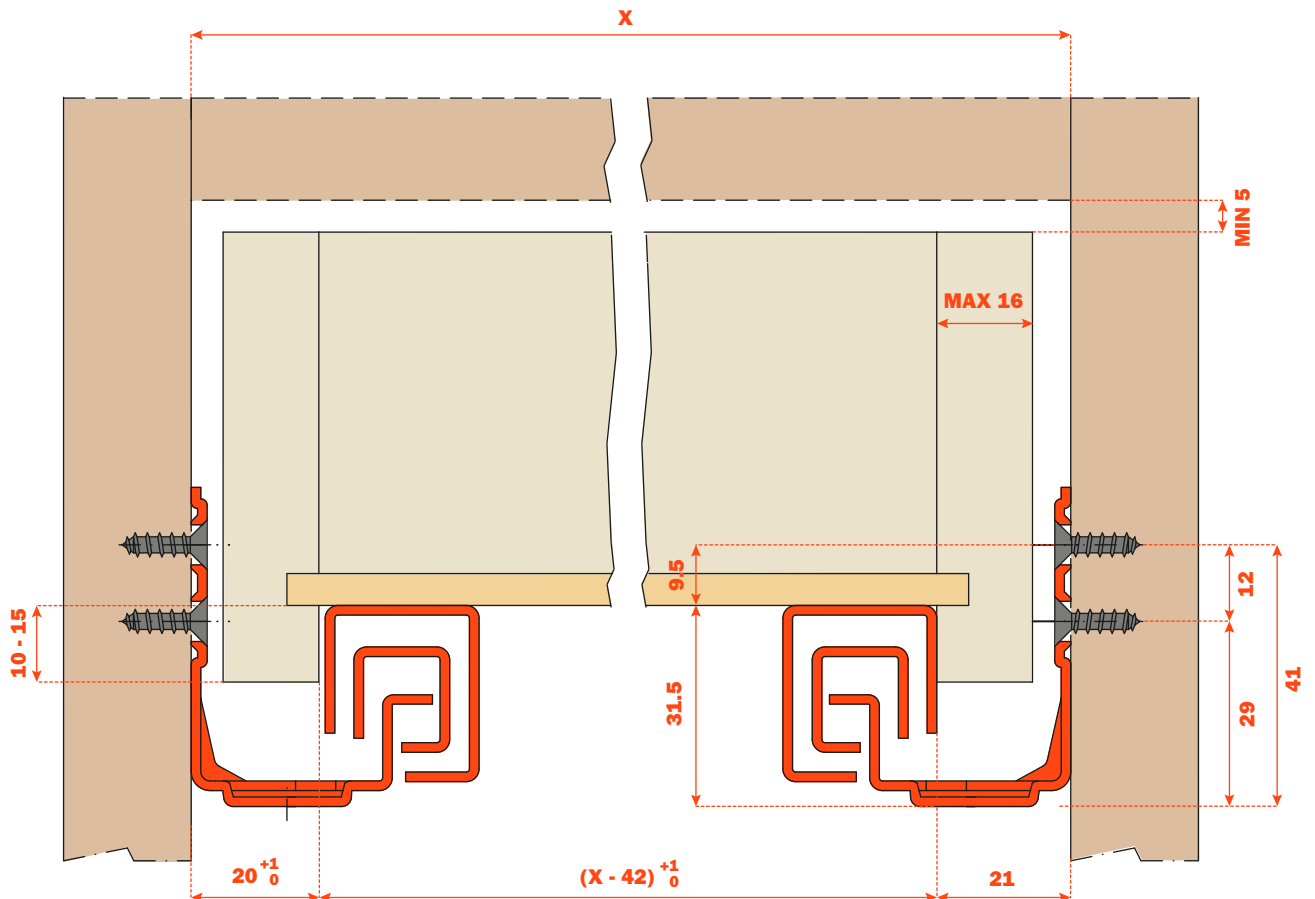

Futura Smove 65550 - Concealed runner

Full-extension runner fixed to the drawer by clip.

Smove: fully integrated in the runner, decelerates the closing action of the drawer.

Product features

- Dynamic load capacity N 294 (Kg 30).
- Smove decelerated closing.
- Safety system that prevents the drawers from turning over.
- Drawer height adjustment +2.5 mm with clip 10 710.
- Drawer height adjustment +2.5 mm, side adjustment ± 1.5 mm, depth adjustment ± 2 mm with clip 10 750.
- The drawer is maintained parallel with the cabinet side during opening.
- Compatible with ART. 61550.
- Finish: bright zinc-plated.

Dimensions

Part number

To be screw fixed
Screw TSP \varnothing 3.5 mm

BASIC PART NUMBER	RUNNER LENGTH (LN)	MIN. DEPTH OF THE CABINET (PM)
1065550250200	250	260
1065550270200	270	280
1065550300200	300	310
1065550350200	350	360
1065550400200	400	410
1065550450200	450	460
1065550470200	470	480
1065550500200	500	510
1065550550200	550	555
1065550600200	600	605

Fixing the drawer onto the runners

Clip 1071000010100

Detail of the clip with tool free integrated height adjustment.

Clip 1075000010100

Detail of the tool free integrated 3-way adjustment clip (height, depth and side adjustment).