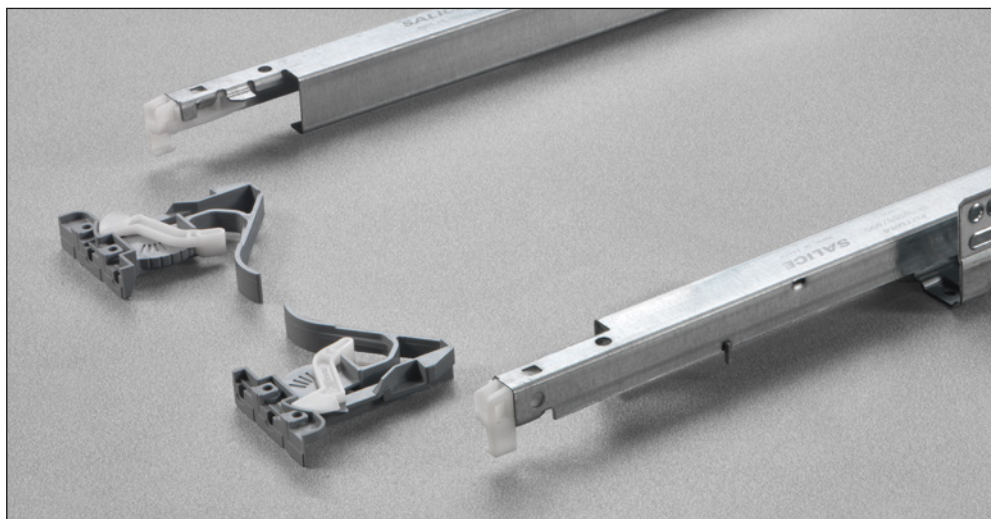

Futura Smove 65550 - Concealed runner

Full-extension runner fixed to the drawer by clip.

Smove: fully integrated in the runner, decelerates the closing action of the drawer.

Product features

- Dynamic load capacity N 294 (Kg 30).
- Smove decelerated closing.
- Safety system that prevents the drawers from turning over.
- Drawer height adjustment +2.5 mm with clip 10 710.
- Drawer height adjustment +2.5 mm, side adjustment ± 1.5 mm, depth adjustment ± 2 mm with clip 10 750.
- The drawer is maintained parallel with the cabinet side during opening.
- Compatible with ART. 61550.
- Finish: bright zinc-plated.

Dimensions

Part number

To be screw fixed
Screw TSP \varnothing 3.5 mm

BASIC PART NUMBER	RUNNER LENGTH (LN)	MIN. DEPTH OF THE CABINET (PM)
1065550250200	250	260
1065550270200	270	280
1065550300200	300	310
1065550350200	350	360
1065550400200	400	410
1065550450200	450	460
1065550470200	470	480
1065550500200	500	510
1065550550200	550	555
1065550600200	600	605

Fixing the drawer onto the runners

Clip 1071000010100

Detail of the clip with tool free integrated height adjustment.

Clip 1075000010100

Detail of the tool free integrated 3-way adjustment clip (height, depth and side adjustment).