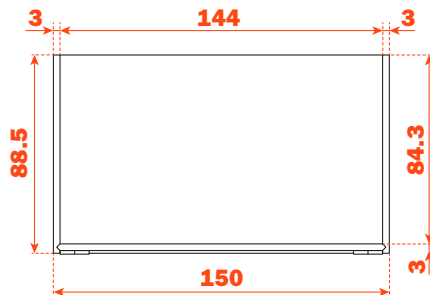

Split - Storage compartments

ADC02_X367X150

- Equipped with non-slip pads
- Outside dimensions (mm) 367x150 H 70.5
- Packing: 1 per box

ADC03_X267X150

- Equipped with non-slip pads
- Outside dimensions (mm) 267x150 H 88.5
- Packing: 1 per box

Split - Storage compartments

ADC03_X300X100

- Storage compartment supplied with 2 internal removable dividers.
Optional aluminium internal dividers. To be ordered separately.
- Equipped with non-slip pads
- Outside dimensions (mm) 300x100 H 88.5
- Packing: 1 per box

ADC03_X300X150

- Storage compartment supplied with 2 internal removable dividers.
Optional aluminium internal dividers. To be ordered separately.
- Equipped with non-slip pads
- Outside dimensions (mm) 300x150 H 88.5
- Packing: 1 per box

Split - Storage compartments

ADC03_X317X150

- Equipped with non-slip pads
- Outside dimensions (mm) 317x150 H 88.5
- Packing: 1 per box

ADC03_X367X150

- Equipped with non-slip pads
- Outside dimensions (mm) 367x150 H 88.5
- Packing: 1 per box