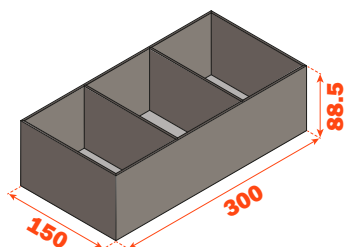

Split - Storage compartments

ADC02_X367X150

- Equipped with non-slip pads
- Outside dimensions (mm) 367x150 H 70.5
- Packing: 1 per box

ADC03_X267X150

- Equipped with non-slip pads
- Outside dimensions (mm) 267x150 H 88.5
- Packing: 1 per box

Split - Storage compartments

ADC03_X300X100

- Storage compartment supplied with 2 internal removable dividers.
Optional aluminium internal dividers. To be ordered separately.
- Equipped with non-slip pads
- Outside dimensions (mm) 300x100 H 88.5
- Packing: 1 per box

ADC03_X300X150

- Storage compartment supplied with 2 internal removable dividers.
Optional aluminium internal dividers. To be ordered separately.
- Equipped with non-slip pads
- Outside dimensions (mm) 300x150 H 88.5
- Packing: 1 per box

Split - Storage compartments

ADC03_X317X150

- Equipped with non-slip pads
- Outside dimensions (mm) 317x150 H 88.5
- Packing: 1 per box

ADC03_X367X150

- Equipped with non-slip pads
- Outside dimensions (mm) 367x150 H 88.5
- Packing: 1 per box