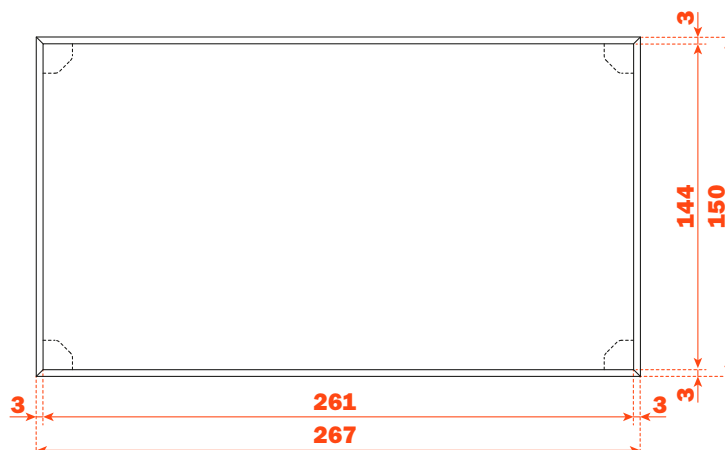

Split - Storage compartments

ADC02_X367X150

- Equipped with non-slip pads
- Outside dimensions (mm) 367x150 H 70.5
- Packing: 1 per box

ADC03_X267X150

- Equipped with non-slip pads
- Outside dimensions (mm) 267x150 H 88.5
- Packing: 1 per box

Split - Storage compartments

ADC03_X300X100

- Storage compartment supplied with 2 internal removable dividers.
Optional aluminium internal dividers. To be ordered separately.
- Equipped with non-slip pads
- Outside dimensions (mm) 300x100 H 88.5
- Packing: 1 per box

ADC03_X300X150

- Storage compartment supplied with 2 internal removable dividers.
Optional aluminium internal dividers. To be ordered separately.
- Equipped with non-slip pads
- Outside dimensions (mm) 300x150 H 88.5
- Packing: 1 per box

Split - Storage compartments

ADC03_X317X150

- Equipped with non-slip pads
- Outside dimensions (mm) 317x150 H 88.5
- Packing: 1 per box

ADC03_X367X150

- Equipped with non-slip pads
- Outside dimensions (mm) 367x150 H 88.5
- Packing: 1 per box