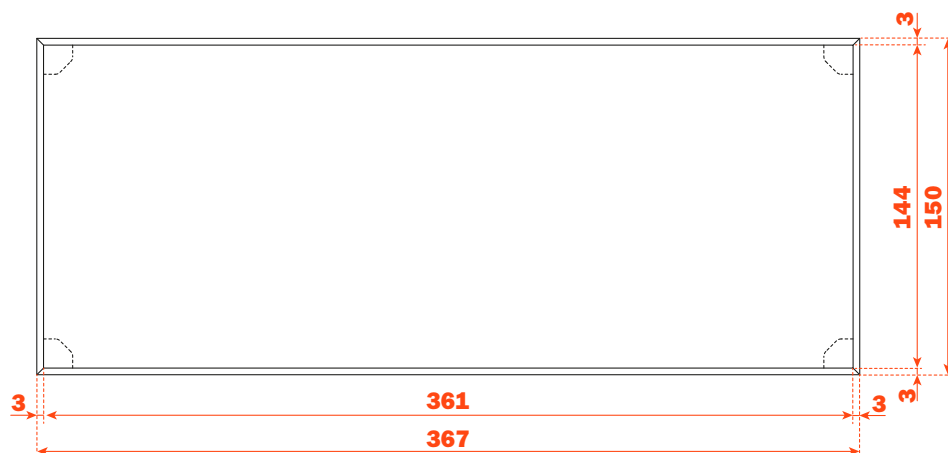

Split - Storage compartments

ADC02_X367X150

- Equipped with non-slip pads
- Outside dimensions (mm) 367x150 H 70.5
- Packing: 1 per box

ADC03_X267X150

- Equipped with non-slip pads
- Outside dimensions (mm) 267x150 H 88.5
- Packing: 1 per box

Split - Storage compartments

ADC03_X300X100

- Storage compartment supplied with 2 internal removable dividers.
Optional aluminium internal dividers. To be ordered separately.
- Equipped with non-slip pads
- Outside dimensions (mm) 300x100 H 88.5
- Packing: 1 per box

ADC03_X300X150

- Storage compartment supplied with 2 internal removable dividers.
Optional aluminium internal dividers. To be ordered separately.
- Equipped with non-slip pads
- Outside dimensions (mm) 300x150 H 88.5
- Packing: 1 per box

Split - Storage compartments

ADC03_X317X150

- Equipped with non-slip pads
- Outside dimensions (mm) 317x150 H 88.5
- Packing: 1 per box

ADC03_X367X150

- Equipped with non-slip pads
- Outside dimensions (mm) 367x150 H 88.5
- Packing: 1 per box