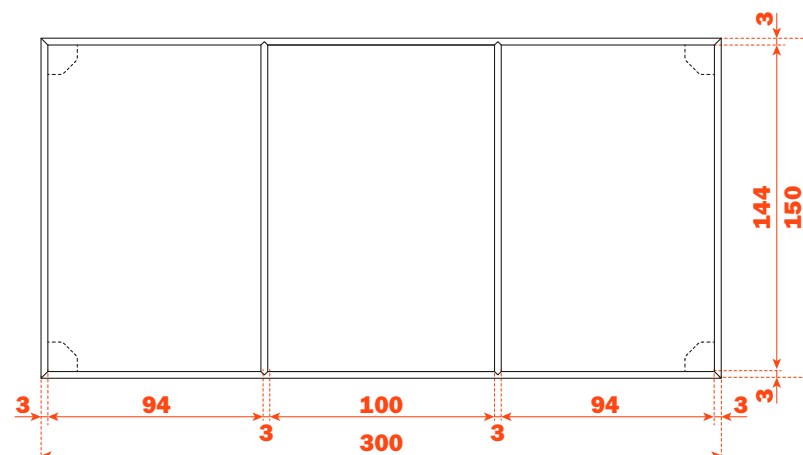

Split - Storage compartments

ADC02_X367X150

- Equipped with non-slip pads
- Outside dimensions (mm) 367x150 H 70.5
- Packing: 1 per box

ADC03_X267X150

- Equipped with non-slip pads
- Outside dimensions (mm) 267x150 H 88.5
- Packing: 1 per box

Split - Storage compartments

ADC03_X300X100

- Storage compartment supplied with 2 internal removable dividers.
Optional aluminium internal dividers. To be ordered separately.
- Equipped with non-slip pads
- Outside dimensions (mm) 300x100 H 88.5
- Packing: 1 per box

ADC03_X300X150

- Storage compartment supplied with 2 internal removable dividers.
Optional aluminium internal dividers. To be ordered separately.
- Equipped with non-slip pads
- Outside dimensions (mm) 300x150 H 88.5
- Packing: 1 per box

Split - Storage compartments

ADC03_X317X150

- Equipped with non-slip pads
- Outside dimensions (mm) 317x150 H 88.5
- Packing: 1 per box

ADC03_X367X150

- Equipped with non-slip pads
- Outside dimensions (mm) 367x150 H 88.5
- Packing: 1 per box