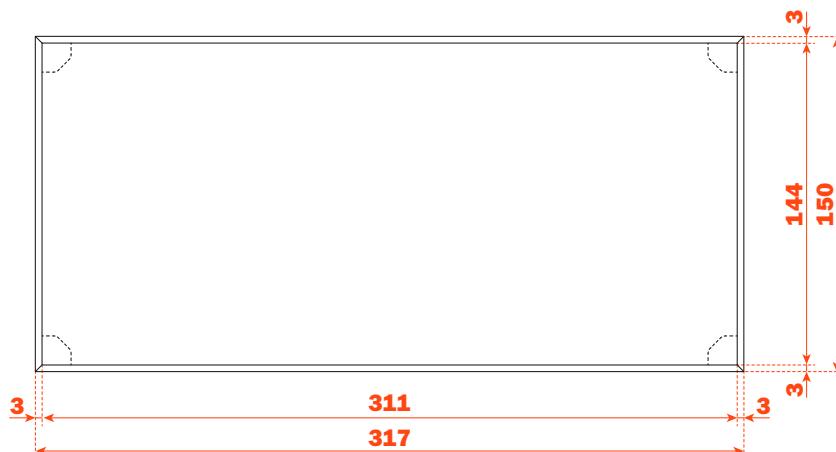

Split - Storage compartments

ADC02_X367X150

- Equipped with non-slip pads
- Outside dimensions (mm) 367x150 H 70.5
- Packing: 1 per box

ADC03_X267X150

- Equipped with non-slip pads
- Outside dimensions (mm) 267x150 H 88.5
- Packing: 1 per box

Split - Storage compartments

ADC03_X300X100

- Storage compartment supplied with 2 internal removable dividers.
Optional aluminium internal dividers. To be ordered separately.
- Equipped with non-slip pads
- Outside dimensions (mm) 300x100 H 88.5
- Packing: 1 per box

ADC03_X300X150

- Storage compartment supplied with 2 internal removable dividers.
Optional aluminium internal dividers. To be ordered separately.
- Equipped with non-slip pads
- Outside dimensions (mm) 300x150 H 88.5
- Packing: 1 per box

Split - Storage compartments

ADC03_X317X150

- Equipped with non-slip pads
- Outside dimensions (mm) 317x150 H 88.5
- Packing: 1 per box

ADC03_X367X150

- Equipped with non-slip pads
- Outside dimensions (mm) 367x150 H 88.5
- Packing: 1 per box