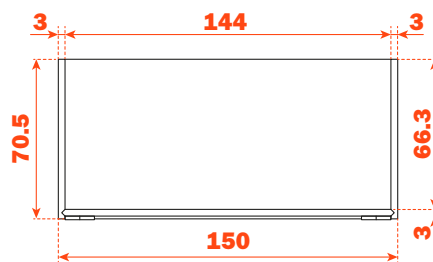

Split - Storage compartments

ADC02_X367X150

- Equipped with non-slip pads
- Outside dimensions (mm) 367x150 H 70.5
- Packing: 1 per box

ADC03_X267X150

- Equipped with non-slip pads
- Outside dimensions (mm) 267x150 H 88.5
- Packing: 1 per box

Split - Storage compartments

ADC03_X300X100

- Storage compartment supplied with 2 internal removable dividers.
Optional aluminium internal dividers. To be ordered separately.
- Equipped with non-slip pads
- Outside dimensions (mm) 300x100 H 88.5
- Packing: 1 per box

ADC03_X300X150

- Storage compartment supplied with 2 internal removable dividers.
Optional aluminium internal dividers. To be ordered separately.
- Equipped with non-slip pads
- Outside dimensions (mm) 300x150 H 88.5
- Packing: 1 per box

Split - Storage compartments

ADC03_X317X150

- Equipped with non-slip pads
- Outside dimensions (mm) 317x150 H 88.5
- Packing: 1 per box

ADC03_X367X150

- Equipped with non-slip pads
- Outside dimensions (mm) 367x150 H 88.5
- Packing: 1 per box