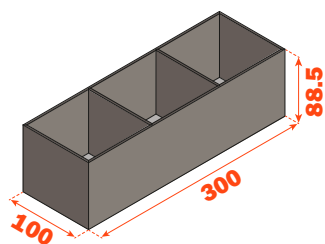

Split - Storage compartments

ADC02_X367X150

- Equipped with non-slip pads
- Outside dimensions (mm) 367x150 H 70.5
- Packing: 1 per box

ADC03_X267X150

- Equipped with non-slip pads
- Outside dimensions (mm) 267x150 H 88.5
- Packing: 1 per box

Split - Storage compartments

ADC03_X300X100

- Storage compartment supplied with 2 internal removable dividers.
Optional aluminium internal dividers. To be ordered separately.
- Equipped with non-slip pads
- Outside dimensions (mm) 300x100 H 88.5
- Packing: 1 per box

ADC03_X300X150

- Storage compartment supplied with 2 internal removable dividers.
Optional aluminium internal dividers. To be ordered separately.
- Equipped with non-slip pads
- Outside dimensions (mm) 300x150 H 88.5
- Packing: 1 per box

Split - Storage compartments

ADC03_X317X150

- Equipped with non-slip pads
- Outside dimensions (mm) 317x150 H 88.5
- Packing: 1 per box

ADC03_X367X150

- Equipped with non-slip pads
- Outside dimensions (mm) 367x150 H 88.5
- Packing: 1 per box