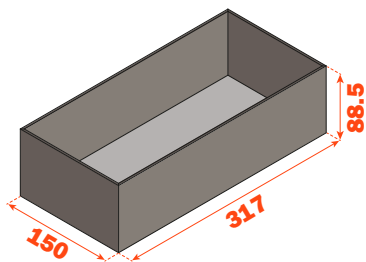

Split - Storage compartments

ADC02_X367X150

- Equipped with non-slip pads
- Outside dimensions (mm) 367x150 H 70.5
- Packing: 1 per box

ADC03_X267X150

- Equipped with non-slip pads
- Outside dimensions (mm) 267x150 H 88.5
- Packing: 1 per box

Split - Storage compartments

ADC03_X300X100

- Storage compartment supplied with 2 internal removable dividers.
Optional aluminium internal dividers. To be ordered separately.
- Equipped with non-slip pads
- Outside dimensions (mm) 300x100 H 88.5
- Packing: 1 per box

ADC03_X300X150

- Storage compartment supplied with 2 internal removable dividers.
Optional aluminium internal dividers. To be ordered separately.
- Equipped with non-slip pads
- Outside dimensions (mm) 300x150 H 88.5
- Packing: 1 per box

Split - Storage compartments

ADC03_X317X150

- Equipped with non-slip pads
- Outside dimensions (mm) 317x150 H 88.5
- Packing: 1 per box

ADC03_X367X150

- Equipped with non-slip pads
- Outside dimensions (mm) 367x150 H 88.5
- Packing: 1 per box