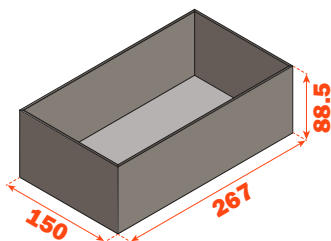

Split - Storage compartments

ADC02_X367X150

- Equipped with non-slip pads
- Outside dimensions (mm) 367x150 H 70.5
- Packing: 1 per box

ADC03_X267X150

- Equipped with non-slip pads
- Outside dimensions (mm) 267x150 H 88.5
- Packing: 1 per box

Split - Storage compartments

ADC03_X300X100

- Storage compartment supplied with 2 internal removable dividers.
Optional aluminium internal dividers. To be ordered separately.
- Equipped with non-slip pads
- Outside dimensions (mm) 300x100 H 88.5
- Packing: 1 per box

ADC03_X300X150

- Storage compartment supplied with 2 internal removable dividers.
Optional aluminium internal dividers. To be ordered separately.
- Equipped with non-slip pads
- Outside dimensions (mm) 300x150 H 88.5
- Packing: 1 per box

Split - Storage compartments

ADC03_X317X150

- Equipped with non-slip pads
- Outside dimensions (mm) 317x150 H 88.5
- Packing: 1 per box

ADC03_X367X150

- Equipped with non-slip pads
- Outside dimensions (mm) 367x150 H 88.5
- Packing: 1 per box