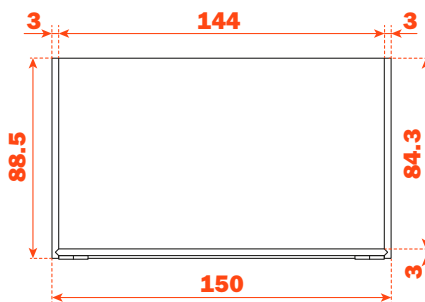

Split - Storage compartments

ADC02_X367X150

- Equipped with non-slip pads
- Outside dimensions (mm) 367x150 H 70.5
- Packing: 1 per box

ADC03_X267X150

- Equipped with non-slip pads
- Outside dimensions (mm) 267x150 H 88.5
- Packing: 1 per box

Split - Storage compartments

ADC03_X300X100

- Storage compartment supplied with 2 internal removable dividers.
Optional aluminium internal dividers. To be ordered separately.
- Equipped with non-slip pads
- Outside dimensions (mm) 300x100 H 88.5
- Packing: 1 per box

ADC03_X300X150

- Storage compartment supplied with 2 internal removable dividers.
Optional aluminium internal dividers. To be ordered separately.
- Equipped with non-slip pads
- Outside dimensions (mm) 300x150 H 88.5
- Packing: 1 per box

Split - Storage compartments

ADC03_X317X150

- Equipped with non-slip pads
- Outside dimensions (mm) 317x150 H 88.5
- Packing: 1 per box

ADC03_X367X150

- Equipped with non-slip pads
- Outside dimensions (mm) 367x150 H 88.5
- Packing: 1 per box