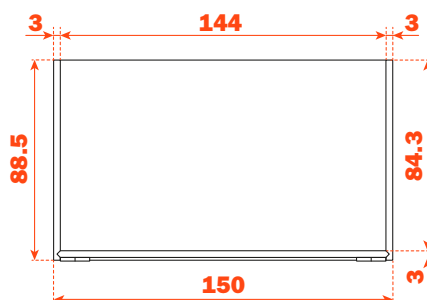

Split - Storage compartments

ADC02_X367X150

- Equipped with non-slip pads
- Outside dimensions (mm) 367x150 H 70.5
- Packing: 1 per box

ADC03_X267X150

- Equipped with non-slip pads
- Outside dimensions (mm) 267x150 H 88.5
- Packing: 1 per box

Split - Storage compartments

ADC03_X300X100

- Storage compartment supplied with 2 internal removable dividers.
Optional aluminium internal dividers. To be ordered separately.
- Equipped with non-slip pads
- Outside dimensions (mm) 300x100 H 88.5
- Packing: 1 per box

ADC03_X300X150

- Storage compartment supplied with 2 internal removable dividers.
Optional aluminium internal dividers. To be ordered separately.
- Equipped with non-slip pads
- Outside dimensions (mm) 300x150 H 88.5
- Packing: 1 per box

Split - Storage compartments

ADC03_X317X150

- Equipped with non-slip pads
- Outside dimensions (mm) 317x150 H 88.5
- Packing: 1 per box

ADC03_X367X150

- Equipped with non-slip pads
- Outside dimensions (mm) 367x150 H 88.5
- Packing: 1 per box