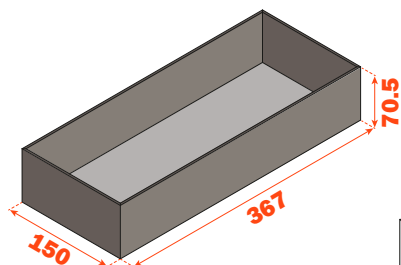

Split - Storage compartments

ADC02_X367X150

- Equipped with non-slip pads
- Outside dimensions (mm) 367x150 H 70.5
- Packing: 1 per box

ADC03_X267X150

- Equipped with non-slip pads
- Outside dimensions (mm) 267x150 H 88.5
- Packing: 1 per box

Split - Storage compartments

ADC03_X300X100

- Storage compartment supplied with 2 internal removable dividers.
Optional aluminium internal dividers. To be ordered separately.
- Equipped with non-slip pads
- Outside dimensions (mm) 300x100 H 88.5
- Packing: 1 per box

ADC03_X300X150

- Storage compartment supplied with 2 internal removable dividers.
Optional aluminium internal dividers. To be ordered separately.
- Equipped with non-slip pads
- Outside dimensions (mm) 300x150 H 88.5
- Packing: 1 per box

Split - Storage compartments

ADC03_X317X150

- Equipped with non-slip pads
- Outside dimensions (mm) 317x150 H 88.5
- Packing: 1 per box

ADC03_X367X150

- Equipped with non-slip pads
- Outside dimensions (mm) 367x150 H 88.5
- Packing: 1 per box