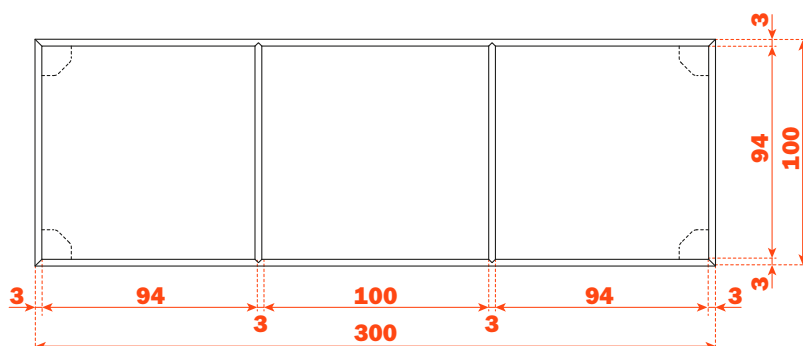

Split - Storage compartments

ADC02_X367X150

- Equipped with non-slip pads
- Outside dimensions (mm) 367x150 H 70.5
- Packing: 1 per box

ADC03_X267X150

- Equipped with non-slip pads
- Outside dimensions (mm) 267x150 H 88.5
- Packing: 1 per box

Split - Storage compartments

ADC03_X300X100

- Storage compartment supplied with 2 internal removable dividers.
Optional aluminium internal dividers. To be ordered separately.
- Equipped with non-slip pads
- Outside dimensions (mm) 300x100 H 88.5
- Packing: 1 per box

ADC03_X300X150

- Storage compartment supplied with 2 internal removable dividers.
Optional aluminium internal dividers. To be ordered separately.
- Equipped with non-slip pads
- Outside dimensions (mm) 300x150 H 88.5
- Packing: 1 per box

Split - Storage compartments

ADC03_X317X150

- Equipped with non-slip pads
- Outside dimensions (mm) 317x150 H 88.5
- Packing: 1 per box

ADC03_X367X150

- Equipped with non-slip pads
- Outside dimensions (mm) 367x150 H 88.5
- Packing: 1 per box