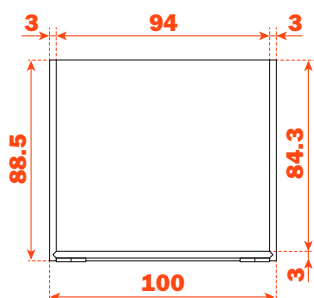

Split - Storage compartments

ADC02_X367X150

- Equipped with non-slip pads
- Outside dimensions (mm) 367x150 H 70.5
- Packing: 1 per box

ADC03_X267X150

- Equipped with non-slip pads
- Outside dimensions (mm) 267x150 H 88.5
- Packing: 1 per box

Split - Storage compartments

ADC03_X300X100

- Storage compartment supplied with 2 internal removable dividers.
Optional aluminium internal dividers. To be ordered separately.
- Equipped with non-slip pads
- Outside dimensions (mm) 300x100 H 88.5
- Packing: 1 per box

ADC03_X300X150

- Storage compartment supplied with 2 internal removable dividers.
Optional aluminium internal dividers. To be ordered separately.
- Equipped with non-slip pads
- Outside dimensions (mm) 300x150 H 88.5
- Packing: 1 per box

Split - Storage compartments

ADC03_X317X150

- Equipped with non-slip pads
- Outside dimensions (mm) 317x150 H 88.5
- Packing: 1 per box

ADC03_X367X150

- Equipped with non-slip pads
- Outside dimensions (mm) 367x150 H 88.5
- Packing: 1 per box