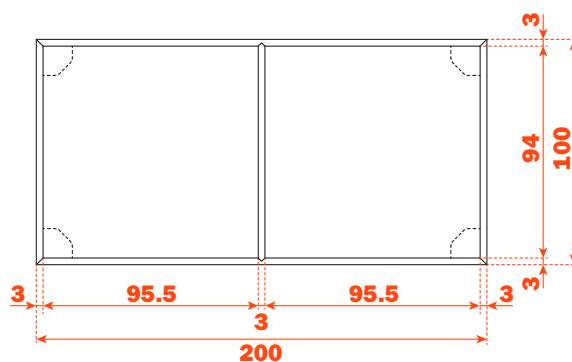

Split - Storage compartments

ADC01_X200X100

- Storage compartment supplied with 1 internal removable divider
Optional aluminium internal divider. To be ordered separately.
- Equipped with non-slip pads
- Outside dimensions (mm) 200x100 H 44.5
- Packing: box with 1 piece

ADC01_X267X100

- Equipped with non-slip pads
- Outside dimensions (mm) 267x100 H 44.5
- Packing: 1 per box

Split - Storage compartments

ADC01_X267X200

- Storage compartment supplied with 2 internal removable dividers.
Optional aluminium internal dividers. To be ordered separately.
- Equipped with non-slip pads
- Outside dimensions (mm) 267x200 H 44.5
- Packing: 1 per box

ADC01_X317X100

- Storage compartment supplied with 2 internal removable dividers.
Optional aluminium internal dividers. To be ordered separately.
- Equipped with non-slip pads
- Outside dimensions (mm) 317x100 H 44.5
- Packing: 1 per box

ADC01_X367X100

- Equipped with non-slip pads
- Outside dimensions (mm) 367x100 H 44.5
- Packing: 1 per box

Split - Storage compartments

ADC01_X367X150

- Storage compartment supplied with 2 internal removable dividers
Optional aluminium internal dividers. To be ordered separately.
- Equipped with non-slip pads
- Outside dimensions (mm) 367x150 H 44.5
- Packing: 1 per box