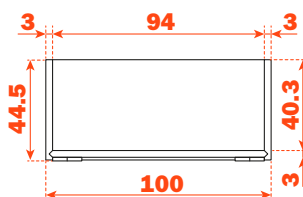

ADC01_X317X100

- Storage compartment supplied with 2 internal removable dividers.
Optional aluminium internal dividers. To be ordered separately.
- Equipped with non-slip pads
- Outside dimensions (mm) 317x100 H 44.5
- Packing: 1 per box

Split - Storage compartments

ADC01_X317X200

- Storage compartment supplied with 3 internal removable dividers
Optional aluminium internal dividers. To be ordered separately.
- Equipped with non-slip pads
- Outside dimensions (mm) 317x200 H 44.5
- Packing: 1 per box

ADC01_X367X100

- Equipped with non-slip pads
- Outside dimensions (mm) 367x100 H 44.5
- Packing: 1 per box

Split - Storage compartments

ADC01_X367X150

- Storage compartment supplied with 2 internal removable dividers
Optional aluminium internal dividers. To be ordered separately.
- Equipped with non-slip pads
- Outside dimensions (mm) 367x150 H 44.5
- Packing: 1 per box

ADC01_X417X150

- Storage compartment supplied with 2 internal removable dividers
Optional aluminium internal dividers. To be ordered separately.
- Equipped with non-slip pads
- Outside dimensions (mm) 417x150 H 44.5
- Packing: 1 per box