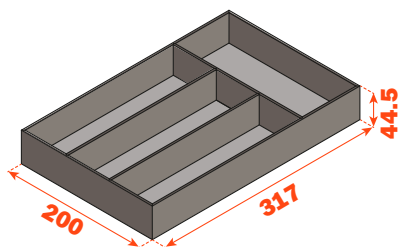

ADC01_X267X100

- Equipped with non-slip pads
- Outside dimensions (mm) 267x100 H 44.5
- Packing: 1 per box

Split - Storage compartments

ADC01_X267X200

- Storage compartment supplied with 2 internal removable dividers.
Optional aluminium internal dividers. To be ordered separately.
- Equipped with non-slip pads
- Outside dimensions (mm) 267x200 H 44.5
- Packing: 1 per box

ADC01_X317X100

- Storage compartment supplied with 2 internal removable dividers.
Optional aluminium internal dividers. To be ordered separately.
- Equipped with non-slip pads
- Outside dimensions (mm) 317x100 H 44.5
- Packing: 1 per box

Split - Storage compartments

ADC01_X317X200

- Storage compartment supplied with 3 internal removable dividers
Optional aluminium internal dividers. To be ordered separately.
- Equipped with non-slip pads
- Outside dimensions (mm) 317x200 H 44.5
- Packing: 1 per box

ADC01_X367X100

- Equipped with non-slip pads
- Outside dimensions (mm) 367x100 H 44.5
- Packing: 1 per box

Split - Storage compartments

ADC01_X367X150

- Storage compartment supplied with 2 internal removable dividers
Optional aluminium internal dividers. To be ordered separately.
- Equipped with non-slip pads
- Outside dimensions (mm) 367x150 H 44.5
- Packing: 1 per box