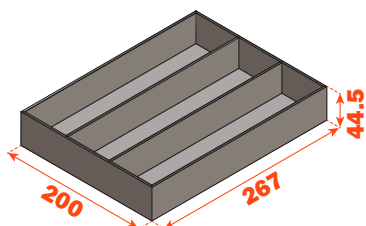

Split - Storage compartments

ADC01_X200X100

- Storage compartment supplied with 1 internal removable divider
Optional aluminium internal divider. To be ordered separately.
- Equipped with non-slip pads
- Outside dimensions (mm) 200x100 H 44.5
- Packing: box with 1 piece

ADC01_X267X100

- Equipped with non-slip pads
- Outside dimensions (mm) 267x100 H 44.5
- Packing: 1 per box

Split - Storage compartments

ADC01_X267X200

- Storage compartment supplied with 2 internal removable dividers.
Optional aluminium internal dividers. To be ordered separately.
- Equipped with non-slip pads
- Outside dimensions (mm) 267x200 H 44.5
- Packing: 1 per box

ADC01_X317X100

- Storage compartment supplied with 2 internal removable dividers.
Optional aluminium internal dividers. To be ordered separately.
- Equipped with non-slip pads
- Outside dimensions (mm) 317x100 H 44.5
- Packing: 1 per box

Split - Storage compartments

ADC01_X317X200

- Storage compartment supplied with 3 internal removable dividers
Optional aluminium internal dividers. To be ordered separately.
- Equipped with non-slip pads
- Outside dimensions (mm) 317x200 H 44.5
- Packing: 1 per box