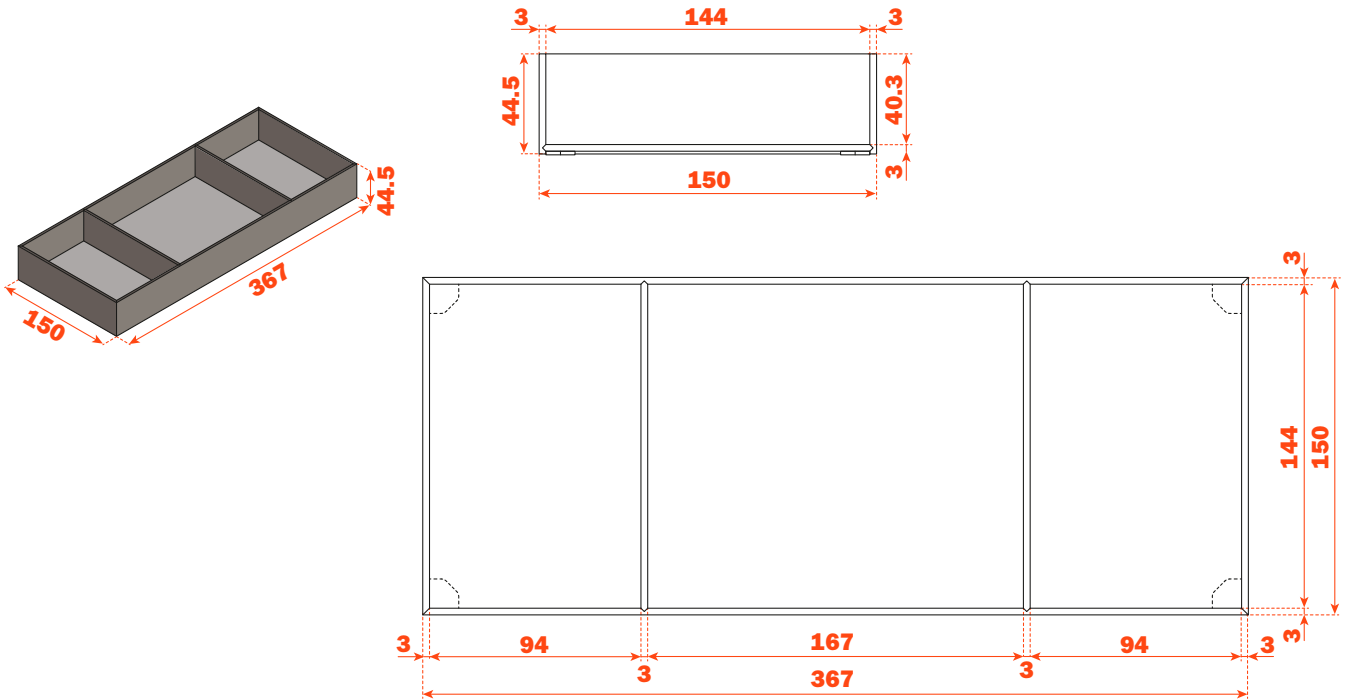

ADC01_X317X100

- Storage compartment supplied with 2 internal removable dividers.
Optional aluminium internal dividers. To be ordered separately.
- Equipped with non-slip pads
- Outside dimensions (mm) 317x100 H 44.5
- Packing: 1 per box

Split - Storage compartments

ADC01_X317X200

- Storage compartment supplied with 3 internal removable dividers
Optional aluminium internal dividers. To be ordered separately.
- Equipped with non-slip pads
- Outside dimensions (mm) 317x200 H 44.5
- Packing: 1 per box

ADC01_X367X100

- Equipped with non-slip pads
- Outside dimensions (mm) 367x100 H 44.5
- Packing: 1 per box

Split - Storage compartments

ADC01_X367X150

- Storage compartment supplied with 2 internal removable dividers
Optional aluminium internal dividers. To be ordered separately.
- Equipped with non-slip pads
- Outside dimensions (mm) 367x150 H 44.5
- Packing: 1 per box

ADC01_X417X150

- Storage compartment supplied with 2 internal removable dividers
Optional aluminium internal dividers. To be ordered separately.
- Equipped with non-slip pads
- Outside dimensions (mm) 417x150 H 44.5
- Packing: 1 per box