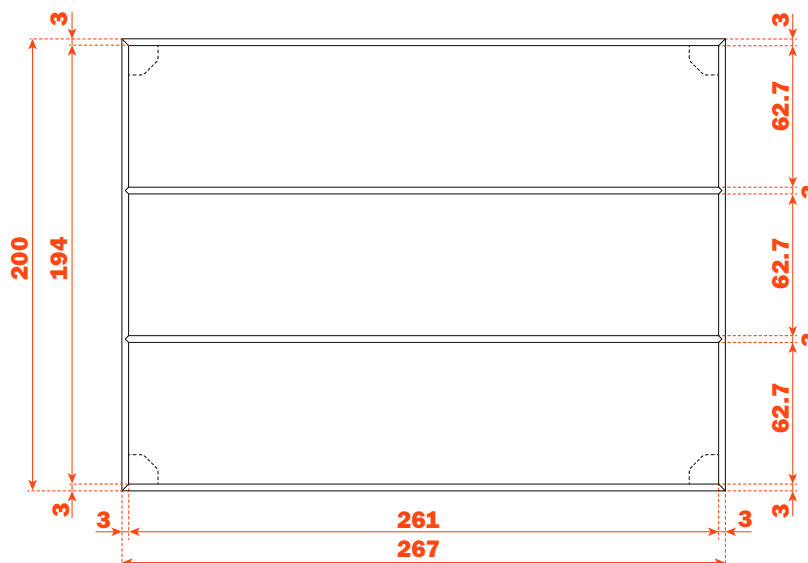

Split - Storage compartments

ADC01_X200X100

- Storage compartment supplied with 1 internal removable divider
Optional aluminium internal divider. To be ordered separately.
- Equipped with non-slip pads
- Outside dimensions (mm) 200x100 H 44.5
- Packing: box with 1 piece

ADC01_X267X100

- Equipped with non-slip pads
- Outside dimensions (mm) 267x100 H 44.5
- Packing: 1 per box

Split - Storage compartments

ADC01_X267X200

- Storage compartment supplied with 2 internal removable dividers.
Optional aluminium internal dividers. To be ordered separately.
- Equipped with non-slip pads
- Outside dimensions (mm) 267x200 H 44.5
- Packing: 1 per box

ADC01_X317X100

- Storage compartment supplied with 2 internal removable dividers.
Optional aluminium internal dividers. To be ordered separately.
- Equipped with non-slip pads
- Outside dimensions (mm) 317x100 H 44.5
- Packing: 1 per box

ADC01_X367X100

- Equipped with non-slip pads
- Outside dimensions (mm) 367x100 H 44.5
- Packing: 1 per box

Split - Storage compartments

ADC01_X367X150

- Storage compartment supplied with 2 internal removable dividers
Optional aluminium internal dividers. To be ordered separately.
- Equipped with non-slip pads
- Outside dimensions (mm) 367x150 H 44.5
- Packing: 1 per box