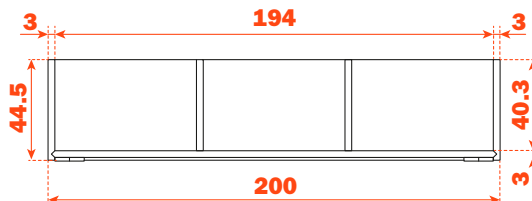

ADC01_X317X100

- Storage compartment supplied with 2 internal removable dividers.
Optional aluminium internal dividers. To be ordered separately.
- Equipped with non-slip pads
- Outside dimensions (mm) 317x100 H 44.5
- Packing: 1 per box

Split - Storage compartments

ADC01_X317X200

- Storage compartment supplied with 3 internal removable dividers
Optional aluminium internal dividers. To be ordered separately.
- Equipped with non-slip pads
- Outside dimensions (mm) 317x200 H 44.5
- Packing: 1 per box

ADC01_X367X100

- Equipped with non-slip pads
- Outside dimensions (mm) 367x100 H 44.5
- Packing: 1 per box

Split - Storage compartments

ADC01_X367X150

- Storage compartment supplied with 2 internal removable dividers
Optional aluminium internal dividers. To be ordered separately.
- Equipped with non-slip pads
- Outside dimensions (mm) 367x150 H 44.5
- Packing: 1 per box

ADC01_X417X150

- Storage compartment supplied with 2 internal removable dividers
Optional aluminium internal dividers. To be ordered separately.
- Equipped with non-slip pads
- Outside dimensions (mm) 417x150 H 44.5
- Packing: 1 per box