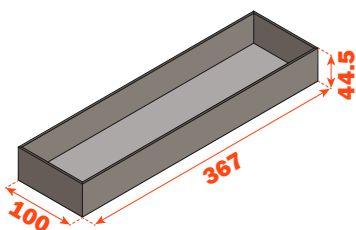

ADC01_X317X100

- Storage compartment supplied with 2 internal removable dividers.
Optional aluminium internal dividers. To be ordered separately.
- Equipped with non-slip pads
- Outside dimensions (mm) 317x100 H 44.5
- Packing: 1 per box

Split - Storage compartments

ADC01_X317X200

- Storage compartment supplied with 3 internal removable dividers
Optional aluminium internal dividers. To be ordered separately.
- Equipped with non-slip pads
- Outside dimensions (mm) 317x200 H 44.5
- Packing: 1 per box

ADC01_X367X100

- Equipped with non-slip pads
- Outside dimensions (mm) 367x100 H 44.5
- Packing: 1 per box

Split - Storage compartments

ADC01_X367X150

- Storage compartment supplied with 2 internal removable dividers
Optional aluminium internal dividers. To be ordered separately.
- Equipped with non-slip pads
- Outside dimensions (mm) 367x150 H 44.5
- Packing: 1 per box

ADC01_X417X150

- Storage compartment supplied with 2 internal removable dividers
Optional aluminium internal dividers. To be ordered separately.
- Equipped with non-slip pads
- Outside dimensions (mm) 417x150 H 44.5
- Packing: 1 per box