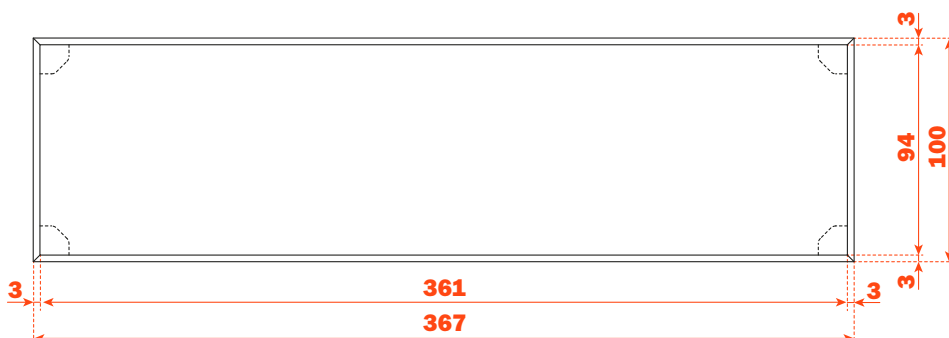

ADC01_X317X100

- Storage compartment supplied with 2 internal removable dividers.
Optional aluminium internal dividers. To be ordered separately.
- Equipped with non-slip pads
- Outside dimensions (mm) 317x100 H 44.5
- Packing: 1 per box

Split - Storage compartments

ADC01_X317X200

- Storage compartment supplied with 3 internal removable dividers
Optional aluminium internal dividers. To be ordered separately.
- Equipped with non-slip pads
- Outside dimensions (mm) 317x200 H 44.5
- Packing: 1 per box

ADC01_X367X100

- Equipped with non-slip pads
- Outside dimensions (mm) 367x100 H 44.5
- Packing: 1 per box

Split - Storage compartments

ADC01_X367X150

- Storage compartment supplied with 2 internal removable dividers
Optional aluminium internal dividers. To be ordered separately.
- Equipped with non-slip pads
- Outside dimensions (mm) 367x150 H 44.5
- Packing: 1 per box

ADC01_X417X150

- Storage compartment supplied with 2 internal removable dividers
Optional aluminium internal dividers. To be ordered separately.
- Equipped with non-slip pads
- Outside dimensions (mm) 417x150 H 44.5
- Packing: 1 per box