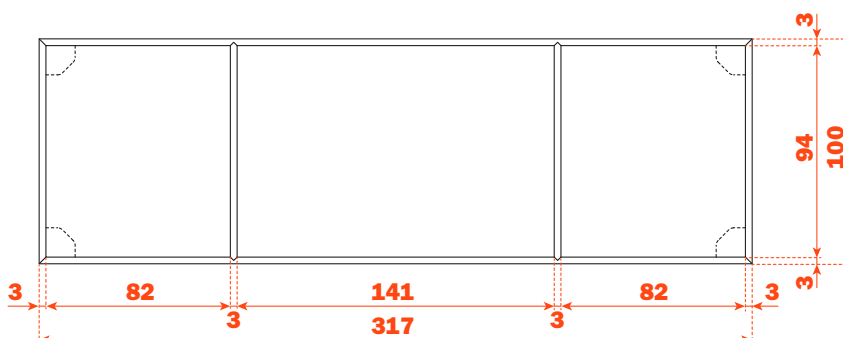

ADC01_X267X100

- Equipped with non-slip pads
- Outside dimensions (mm) 267x100 H 44.5
- Packing: 1 per box

Split - Storage compartments

ADC01_X267X200

- Storage compartment supplied with 2 internal removable dividers.
Optional aluminium internal dividers. To be ordered separately.
- Equipped with non-slip pads
- Outside dimensions (mm) 267x200 H 44.5
- Packing: 1 per box

ADC01_X317X100

- Storage compartment supplied with 2 internal removable dividers.
Optional aluminium internal dividers. To be ordered separately.
- Equipped with non-slip pads
- Outside dimensions (mm) 317x100 H 44.5
- Packing: 1 per box

Split - Storage compartments

ADC01_X317X200

- Storage compartment supplied with 3 internal removable dividers
Optional aluminium internal dividers. To be ordered separately.
- Equipped with non-slip pads
- Outside dimensions (mm) 317x200 H 44.5
- Packing: 1 per box

ADC01_X367X100

- Equipped with non-slip pads
- Outside dimensions (mm) 367x100 H 44.5
- Packing: 1 per box

Split - Storage compartments

ADC01_X367X150

- Storage compartment supplied with 2 internal removable dividers
Optional aluminium internal dividers. To be ordered separately.
- Equipped with non-slip pads
- Outside dimensions (mm) 367x150 H 44.5
- Packing: 1 per box