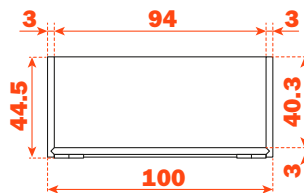

Split - Storage compartments

ADC01_X200X100

- Storage compartment supplied with 1 internal removable divider
Optional aluminium internal divider. To be ordered separately.
- Equipped with non-slip pads
- Outside dimensions (mm) 200x100 H 44.5
- Packing: box with 1 piece

ADC01_X267X100

- Equipped with non-slip pads
- Outside dimensions (mm) 267x100 H 44.5
- Packing: 1 per box

Split - Storage compartments

ADC01_X267X200

- Storage compartment supplied with 2 internal removable dividers.
Optional aluminium internal dividers. To be ordered separately.
- Equipped with non-slip pads
- Outside dimensions (mm) 267x200 H 44.5
- Packing: 1 per box

ADC01_X317X100

- Storage compartment supplied with 2 internal removable dividers.
Optional aluminium internal dividers. To be ordered separately.
- Equipped with non-slip pads
- Outside dimensions (mm) 317x100 H 44.5
- Packing: 1 per box

Split - Storage compartments

ADC01_X317X200

- Storage compartment supplied with 3 internal removable dividers
Optional aluminium internal dividers. To be ordered separately.
- Equipped with non-slip pads
- Outside dimensions (mm) 317x200 H 44.5
- Packing: 1 per box