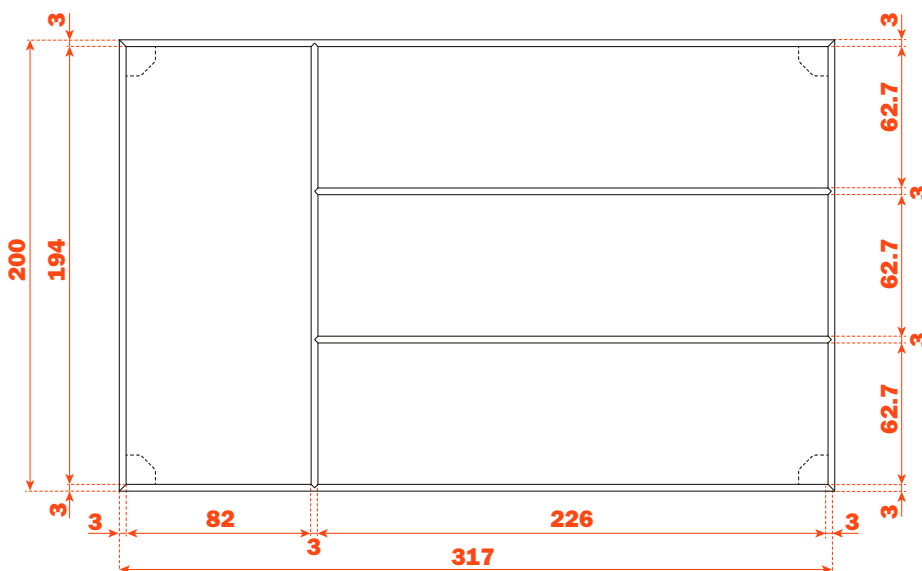

ADC01_X267X100

- Equipped with non-slip pads
- Outside dimensions (mm) 267x100 H 44.5
- Packing: 1 per box

Split - Storage compartments

ADC01_X267X200

- Storage compartment supplied with 2 internal removable dividers.
Optional aluminium internal dividers. To be ordered separately.
- Equipped with non-slip pads
- Outside dimensions (mm) 267x200 H 44.5
- Packing: 1 per box

ADC01_X317X100

- Storage compartment supplied with 2 internal removable dividers.
Optional aluminium internal dividers. To be ordered separately.
- Equipped with non-slip pads
- Outside dimensions (mm) 317x100 H 44.5
- Packing: 1 per box

Split - Storage compartments

ADC01_X317X200

- Storage compartment supplied with 3 internal removable dividers
Optional aluminium internal dividers. To be ordered separately.
- Equipped with non-slip pads
- Outside dimensions (mm) 317x200 H 44.5
- Packing: 1 per box

ADC01_X367X100

- Equipped with non-slip pads
- Outside dimensions (mm) 367x100 H 44.5
- Packing: 1 per box

Split - Storage compartments

ADC01_X367X150

- Storage compartment supplied with 2 internal removable dividers
Optional aluminium internal dividers. To be ordered separately.
- Equipped with non-slip pads
- Outside dimensions (mm) 367x150 H 44.5
- Packing: 1 per box