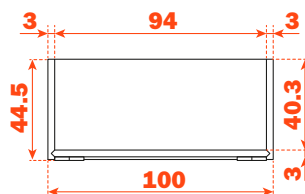

ADC01_X267X100

- Equipped with non-slip pads
- Outside dimensions (mm) 267x100 H 44.5
- Packing: 1 per box

Split - Storage compartments

ADC01_X267X200

- Storage compartment supplied with 2 internal removable dividers.
Optional aluminium internal dividers. To be ordered separately.
- Equipped with non-slip pads
- Outside dimensions (mm) 267x200 H 44.5
- Packing: 1 per box

ADC01_X317X100

- Storage compartment supplied with 2 internal removable dividers.
Optional aluminium internal dividers. To be ordered separately.
- Equipped with non-slip pads
- Outside dimensions (mm) 317x100 H 44.5
- Packing: 1 per box

Split - Storage compartments

ADC01_X317X200

- Storage compartment supplied with 3 internal removable dividers
Optional aluminium internal dividers. To be ordered separately.
- Equipped with non-slip pads
- Outside dimensions (mm) 317x200 H 44.5
- Packing: 1 per box

ADC01_X367X100

- Equipped with non-slip pads
- Outside dimensions (mm) 367x100 H 44.5
- Packing: 1 per box

Split - Storage compartments

ADC01_X367X150

- Storage compartment supplied with 2 internal removable dividers
Optional aluminium internal dividers. To be ordered separately.
- Equipped with non-slip pads
- Outside dimensions (mm) 367x150 H 44.5
- Packing: 1 per box