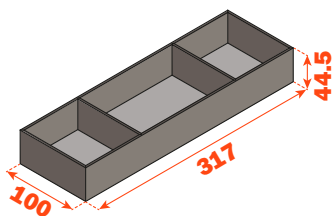

Split - Storage compartments

ADC01_X200X100

- Storage compartment supplied with 1 internal removable divider
Optional aluminium internal divider. To be ordered separately.
- Equipped with non-slip pads
- Outside dimensions (mm) 200x100 H 44.5
- Packing: box with 1 piece

ADC01_X267X100

- Equipped with non-slip pads
- Outside dimensions (mm) 267x100 H 44.5
- Packing: 1 per box

Split - Storage compartments

ADC01_X267X200

- Storage compartment supplied with 2 internal removable dividers.
Optional aluminium internal dividers. To be ordered separately.
- Equipped with non-slip pads
- Outside dimensions (mm) 267x200 H 44.5
- Packing: 1 per box

ADC01_X317X100

- Storage compartment supplied with 2 internal removable dividers.
Optional aluminium internal dividers. To be ordered separately.
- Equipped with non-slip pads
- Outside dimensions (mm) 317x100 H 44.5
- Packing: 1 per box

Split - Storage compartments

ADC01_X317X200

- Storage compartment supplied with 3 internal removable dividers
Optional aluminium internal dividers. To be ordered separately.
- Equipped with non-slip pads
- Outside dimensions (mm) 317x200 H 44.5
- Packing: 1 per box