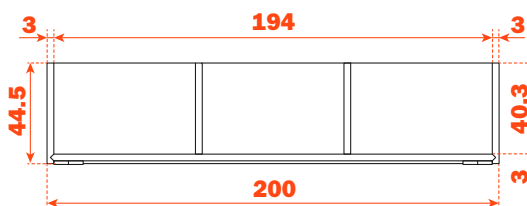

ADC01_X267X100

- Equipped with non-slip pads
- Outside dimensions (mm) 267x100 H 44.5
- Packing: 1 per box

Split - Storage compartments

ADC01_X267X200

- Storage compartment supplied with 2 internal removable dividers.
Optional aluminium internal dividers. To be ordered separately.
- Equipped with non-slip pads
- Outside dimensions (mm) 267x200 H 44.5
- Packing: 1 per box

ADC01_X317X100

- Storage compartment supplied with 2 internal removable dividers.
Optional aluminium internal dividers. To be ordered separately.
- Equipped with non-slip pads
- Outside dimensions (mm) 317x100 H 44.5
- Packing: 1 per box

Split - Storage compartments

ADC01_X317X200

- Storage compartment supplied with 3 internal removable dividers
Optional aluminium internal dividers. To be ordered separately.
- Equipped with non-slip pads
- Outside dimensions (mm) 317x200 H 44.5
- Packing: 1 per box

ADC01_X367X100

- Equipped with non-slip pads
- Outside dimensions (mm) 367x100 H 44.5
- Packing: 1 per box

Split - Storage compartments

ADC01_X367X150

- Storage compartment supplied with 2 internal removable dividers
Optional aluminium internal dividers. To be ordered separately.
- Equipped with non-slip pads
- Outside dimensions (mm) 367x150 H 44.5
- Packing: 1 per box