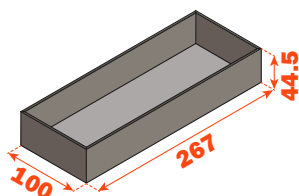

Split - Storage compartments

ADC01_X200X100

- Storage compartment supplied with 1 internal removable divider
Optional aluminium internal divider. To be ordered separately.
- Equipped with non-slip pads
- Outside dimensions (mm) 200x100 H 44.5
- Packing: box with 1 piece

ADC01_X267X100

- Equipped with non-slip pads
- Outside dimensions (mm) 267x100 H 44.5
- Packing: 1 per box

Split - Storage compartments

ADC01_X267X200

- Storage compartment supplied with 2 internal removable dividers.
Optional aluminium internal dividers. To be ordered separately.
- Equipped with non-slip pads
- Outside dimensions (mm) 267x200 H 44.5
- Packing: 1 per box

ADC01_X317X100

- Storage compartment supplied with 2 internal removable dividers.
Optional aluminium internal dividers. To be ordered separately.
- Equipped with non-slip pads
- Outside dimensions (mm) 317x100 H 44.5
- Packing: 1 per box

Split - Storage compartments

ADC01_X317X200

- Storage compartment supplied with 3 internal removable dividers
Optional aluminium internal dividers. To be ordered separately.
- Equipped with non-slip pads
- Outside dimensions (mm) 317x200 H 44.5
- Packing: 1 per box