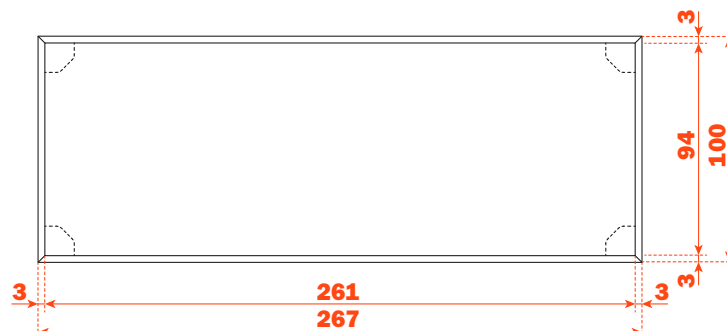

Split - Storage compartments

ADC01_X200X100

- Storage compartment supplied with 1 internal removable divider
Optional aluminium internal divider. To be ordered separately.
- Equipped with non-slip pads
- Outside dimensions (mm) 200x100 H 44.5
- Packing: box with 1 piece

ADC01_X267X100

- Equipped with non-slip pads
- Outside dimensions (mm) 267x100 H 44.5
- Packing: 1 per box

Split - Storage compartments

ADC01_X267X200

- Storage compartment supplied with 2 internal removable dividers.
Optional aluminium internal dividers. To be ordered separately.
- Equipped with non-slip pads
- Outside dimensions (mm) 267x200 H 44.5
- Packing: 1 per box

ADC01_X317X100

- Storage compartment supplied with 2 internal removable dividers.
Optional aluminium internal dividers. To be ordered separately.
- Equipped with non-slip pads
- Outside dimensions (mm) 317x100 H 44.5
- Packing: 1 per box

Split - Storage compartments

ADC01_X317X200

- Storage compartment supplied with 3 internal removable dividers
Optional aluminium internal dividers. To be ordered separately.
- Equipped with non-slip pads
- Outside dimensions (mm) 317x200 H 44.5
- Packing: 1 per box