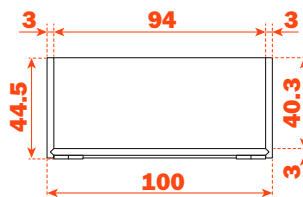

Split - Storage compartments

ADC01_X200X100

- Storage compartment supplied with 1 internal removable divider
Optional aluminium internal divider. To be ordered separately.
- Equipped with non-slip pads
- Outside dimensions (mm) 200x100 H 44.5
- Packing: box with 1 piece

ADC01_X267X100

- Equipped with non-slip pads
- Outside dimensions (mm) 267x100 H 44.5
- Packing: 1 per box

Split - Storage compartments

ADC01_X267X200

- Storage compartment supplied with 2 internal removable dividers.
Optional aluminium internal dividers. To be ordered separately.
- Equipped with non-slip pads
- Outside dimensions (mm) 267x200 H 44.5
- Packing: 1 per box

ADC01_X317X100

- Storage compartment supplied with 2 internal removable dividers.
Optional aluminium internal dividers. To be ordered separately.
- Equipped with non-slip pads
- Outside dimensions (mm) 317x100 H 44.5
- Packing: 1 per box

Split - Storage compartments

ADC01_X317X200

- Storage compartment supplied with 3 internal removable dividers
Optional aluminium internal dividers. To be ordered separately.
- Equipped with non-slip pads
- Outside dimensions (mm) 317x200 H 44.5
- Packing: 1 per box