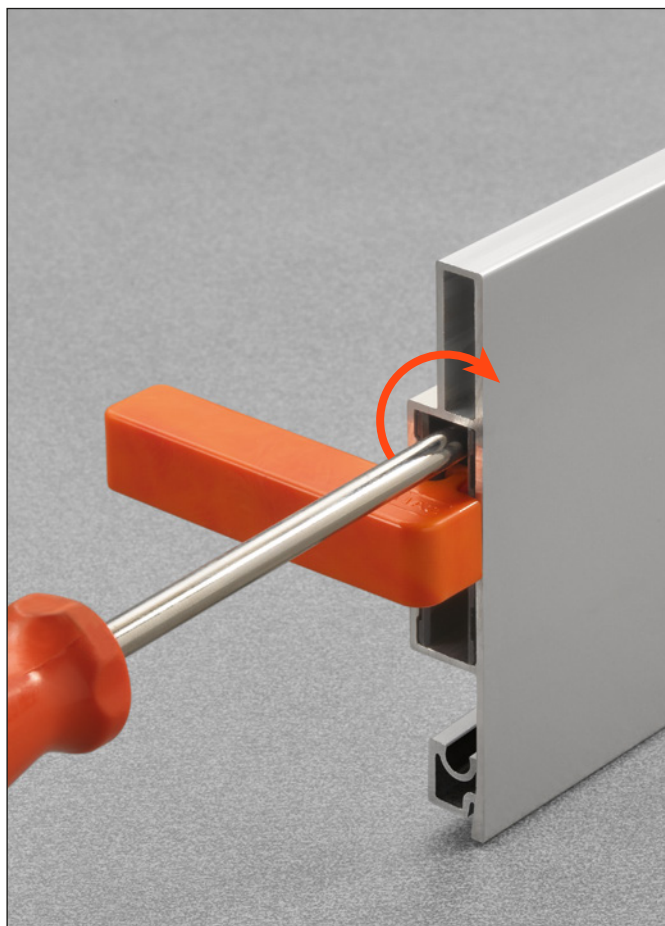

Lineabox - Sink waste cut-out drawer - 2-sided - Assembly features

Front

Back

Back

Front