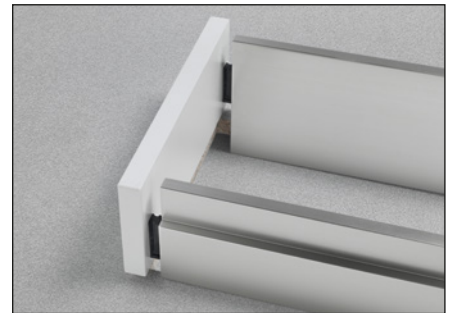

Lineabox - Sink waste cut-out drawer - 2-sided - Assembly features

Front

Back

Back

Front