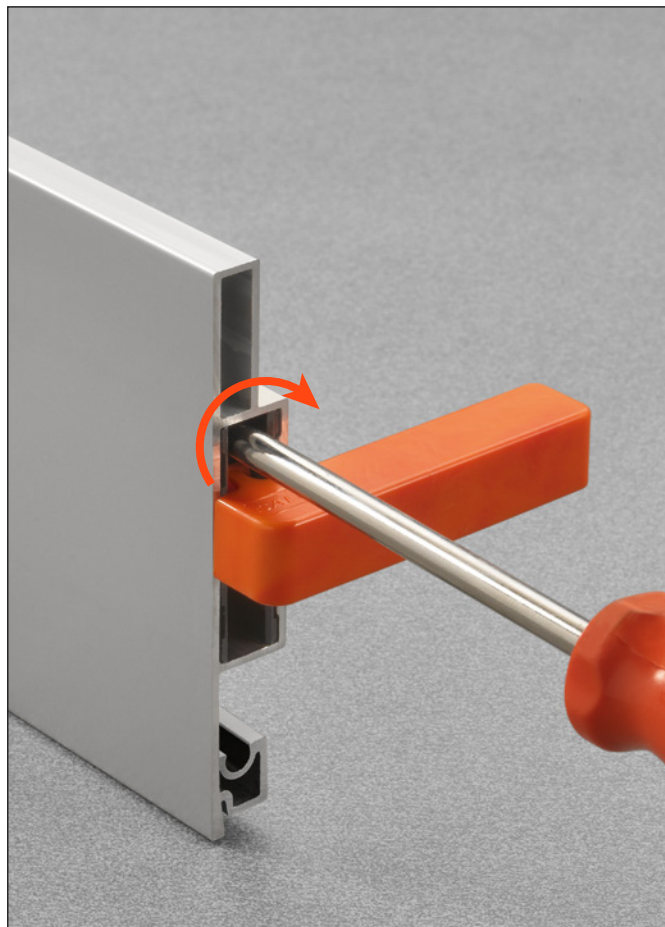

Lineabox - Sink waste cut-out drawer - 2-sided - Assembly features

Front

Back

Back

Front