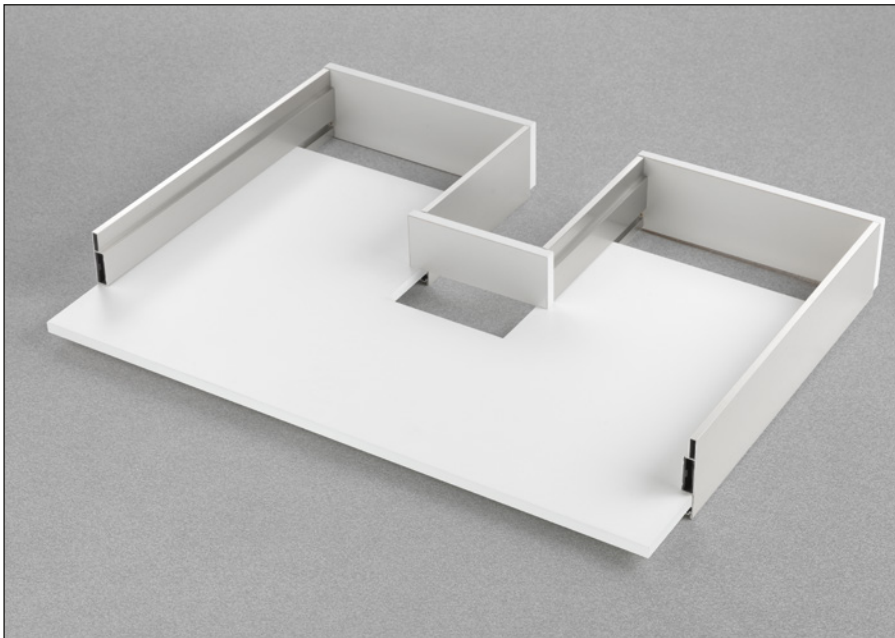

Lineabox - Sink waste cut-out drawer - 2-sided - Assembly features

Front

Back

Back

Front