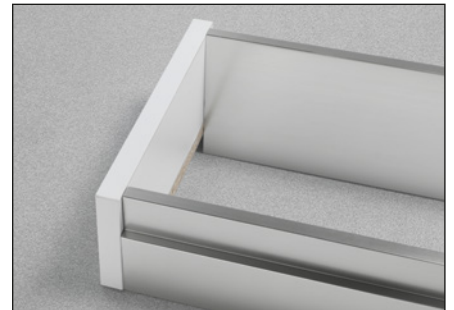

Lineabox - Sink waste cut-out drawer - 2-sided - Assembly features

Front

Back

Back

Front